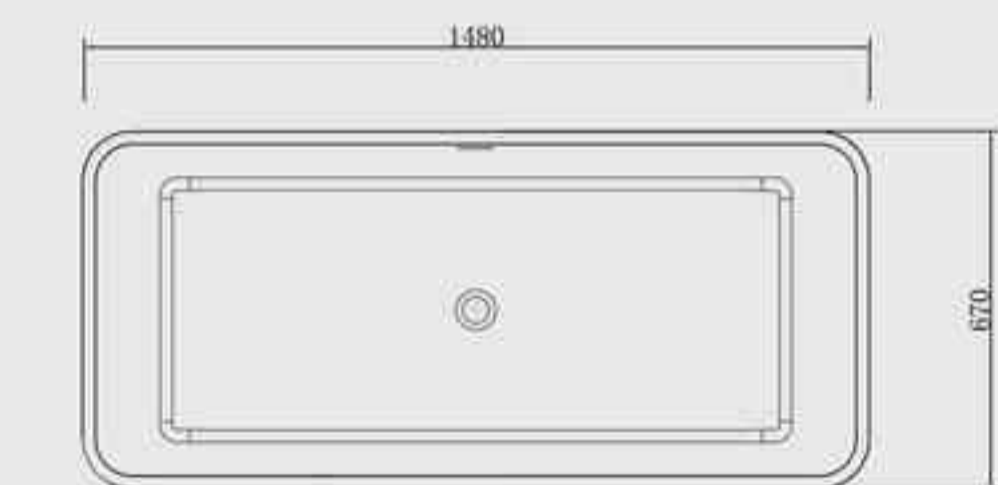

## BELLISSIMO CO.,LTD

The bath was designed from inside out, that is with the prime expectation that the bath should give comfort and space in a classically simplistic design.

**BS-8620**

Size: 1800x930x550mm

Size: 1500x750x600mm  
1700x750x600mm

**A big bath designed with comfort in mind. Lots of space allows the ultimate in comfort and beauty in a top quality freestanding bath.**

**BS-8603**

Size: 1480x670x540mm

**BS-8601**  
Size: 1610x710x565mm

**BELLISSIMO CO.,LTD**

BS-8609 Size: 1880x840x615mm

**Bathroom Collection**  
Size: 1725x725x630mm BS-8611

**BELLISSIMO CO.,LTD**

cast stone materials allow bellissimo product to be enjoy for life