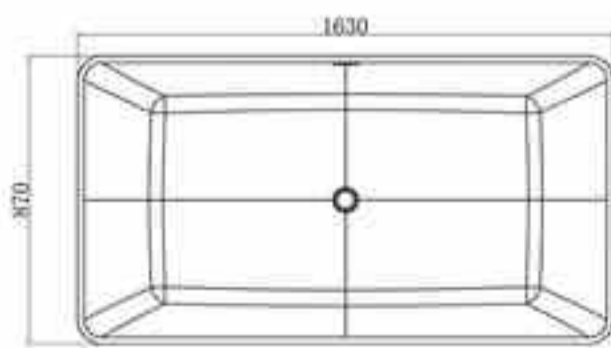

BS-8638

Size: 1630x870x600mm

Cast in one piece from Bellissimo, this delicate yet solid bath enhances contemporary and classic bathrooms.