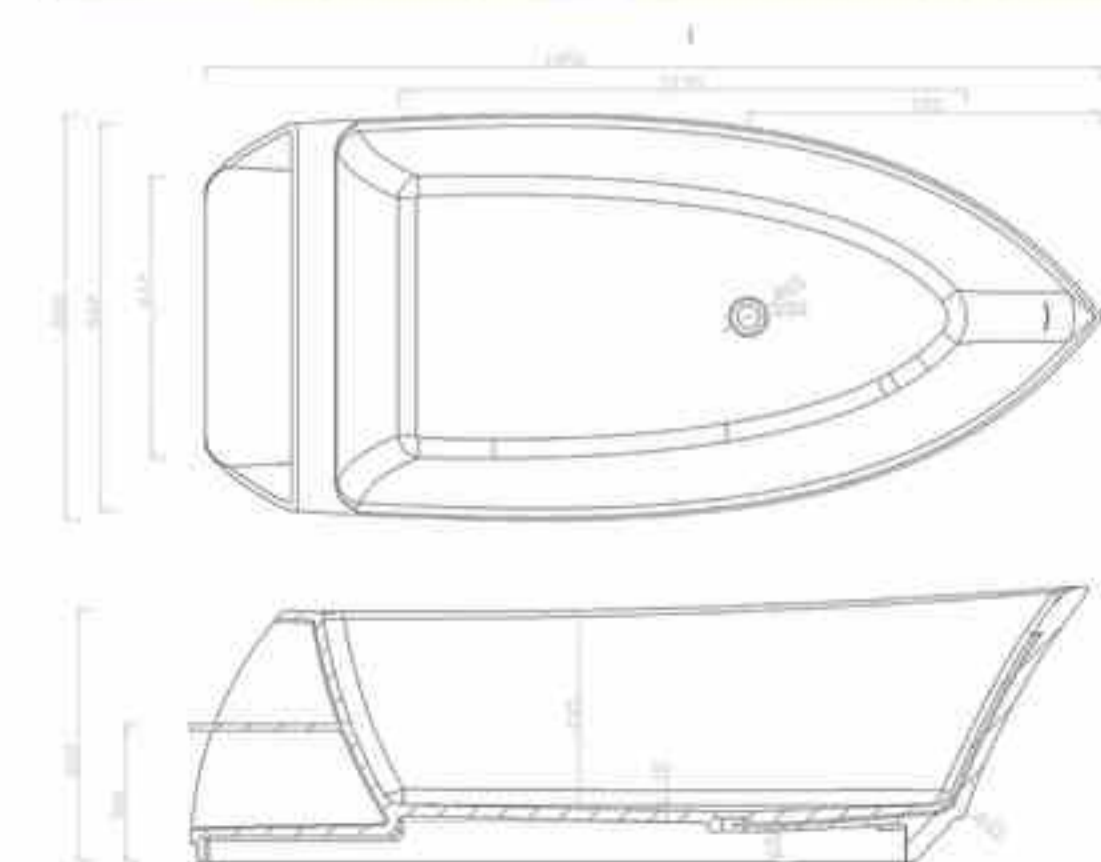

Bellissimo

Inspiration comes from life.
Beauty comes from creation