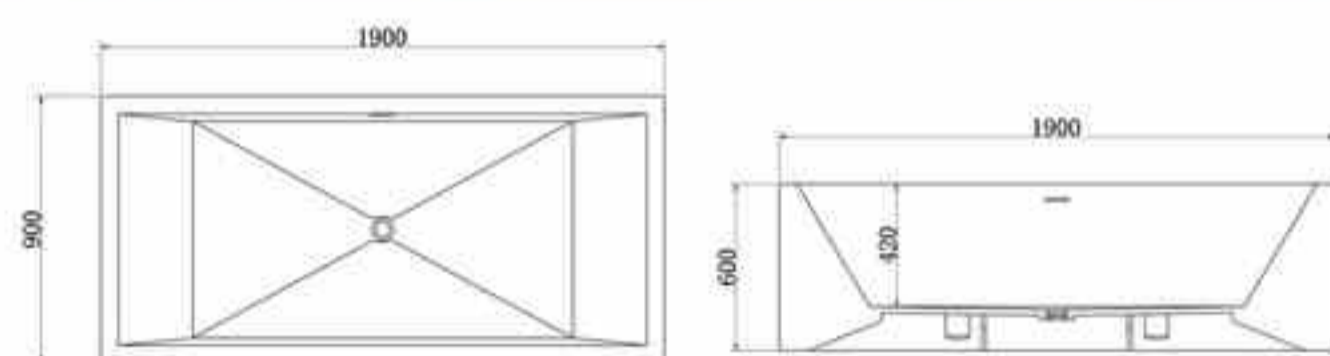

BELLISSIMO CO.,LTD

The bathroom scene details.