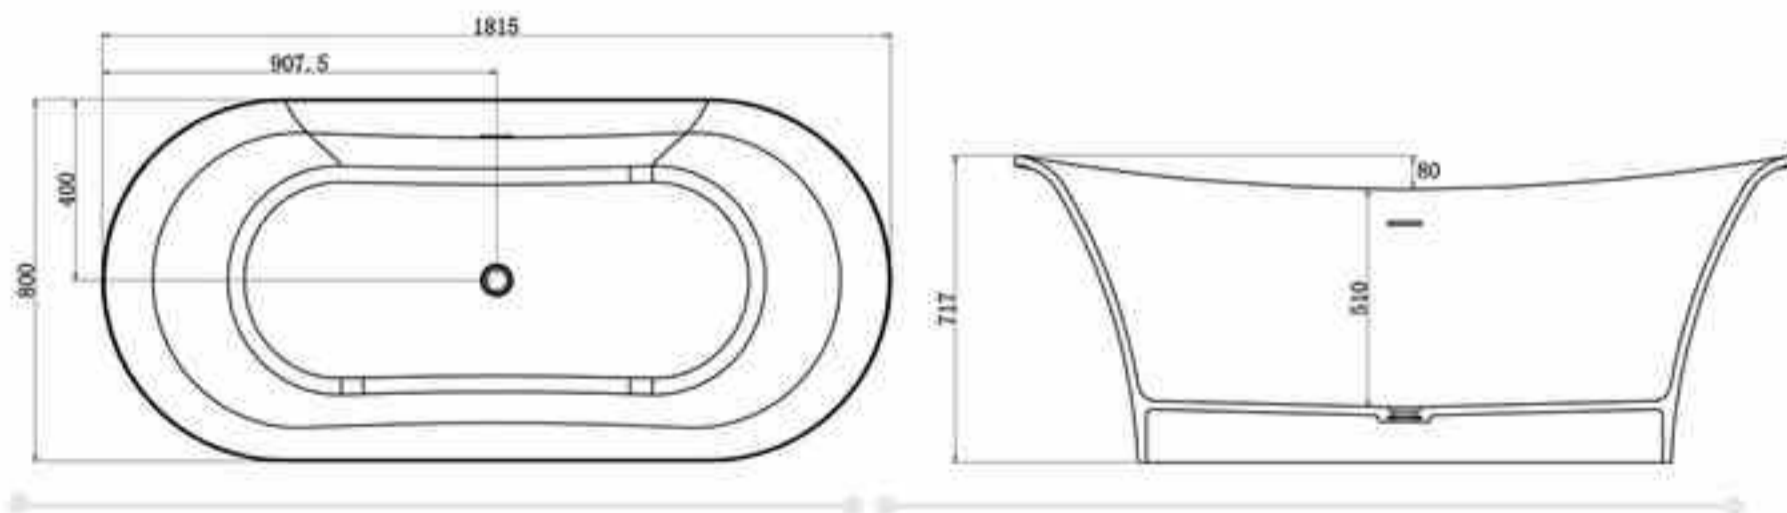

BS-8622 Size: 1900x1000x560mm

BS-8615  
Size: 1500x1500x535mm

Where it may be, it is at the centre of the room, the cristalplant circular tub is a commanding presence, its shape, imbued with the certainty of evident intuition, anticipates its vocation as a place for relaxation par excellence, its size, proportions, and internal flair are all perfectly balanced and encompass geometry, comfort and prestige.

**BELLISSIMO CO.,LTD**

Bellissimo manufactures their own products, most of the products can be customized.

**BS-8627**  
Size: 1815x800x717mm

**B**  
**BELLISSIMO CO., LTD**  
The bathroom scene details:

BS-8627  
Size: 1815x800x717mm

## BELLISSIMO CO.,LTD

The bath was designed from inside out, that is with the prime expectation that the bath should give comfort and space in a classically simplistic design.

**BS-8620**

Size: 1800x930x550mm