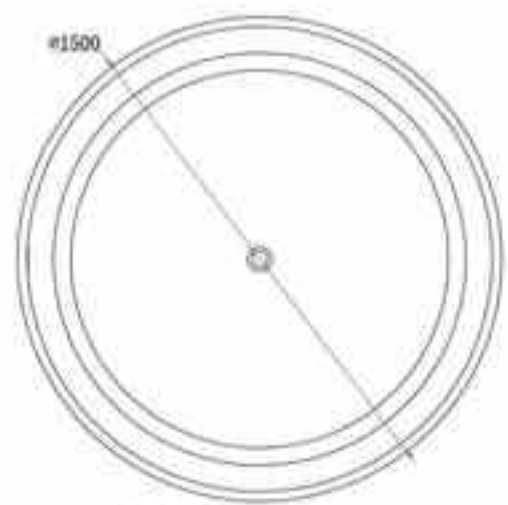

BS-8622 Size: 1900x1000x560mm

BS-8615  
Size: 1500x1500x535mm

Where it may be, it is at the centre of the room, the cristalplant circular tub is a commanding presence, its shape, imbued with the certainty of evident intuition, anticipates its vocation as a place for relaxation par excellence, its size, proportions, and internal flair are all perfectly balanced and encompass geometry, comfort and prestige.