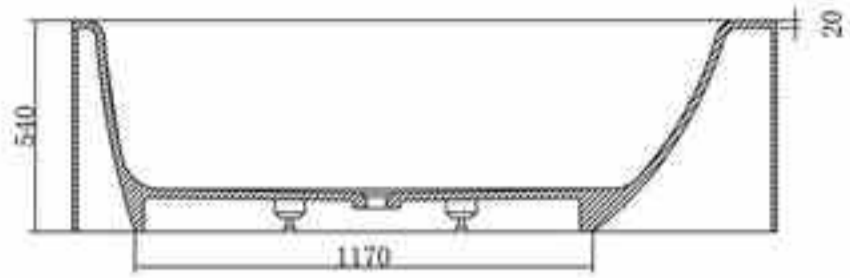

BS-8650

Size: 1800x1000x540mm