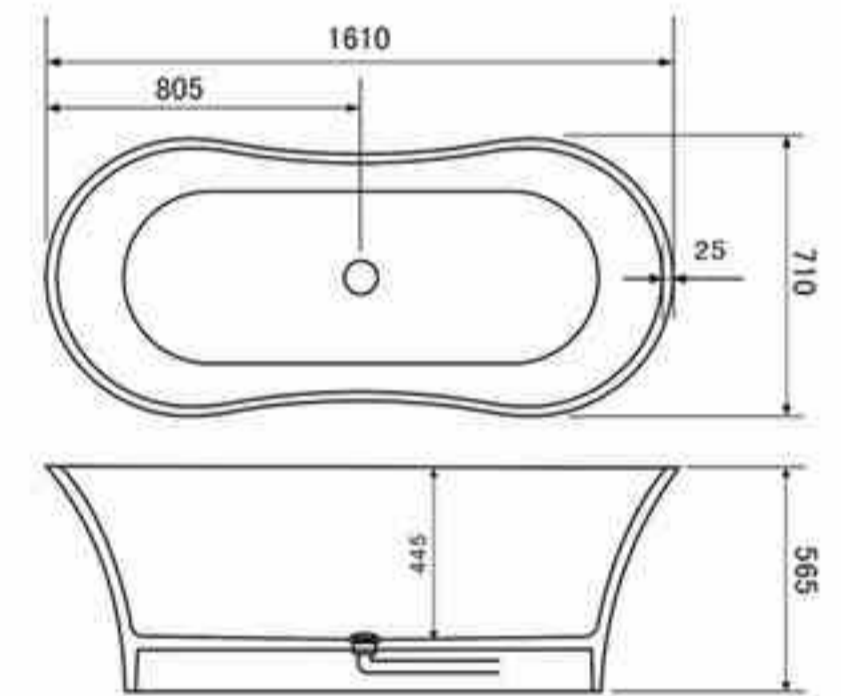

## BELLISSIMO CO.,LTD

The bath was designed from inside out, that is with the prime expectation that the bath should give comfort and space in a classically simplistic design.

**BS-8620**

Size: 1800x930x550mm

It is an ultra modern bath. It is very comfortable and boasts clever design features including ample ledge space.

**BS-8642**

Size: 1460x1460x600mm

**BELLISSIMO CO.,LTD**  
the bathroom scene details

**BS-8639**

Size: 1500x750x600mm  
1700x750x600mm

**A big bath designed with comfort in mind. Lots of space allows the ultimate in comfort and beauty in a top quality freestanding bath.**

**BS-8603**

Size: 1480x670x540mm

**BS-8601**  
Size: 1610x710x565mm

**BELLISSIMO CO.,LTD**

BS-8609 Size: 1880x840x615mm

**Bathroom Collection**  
Size: 1725x725x630mm BS-8611

**BELLISSIMO CO.,LTD**

cast stone materials allow bellissimo product to be enjoy for life