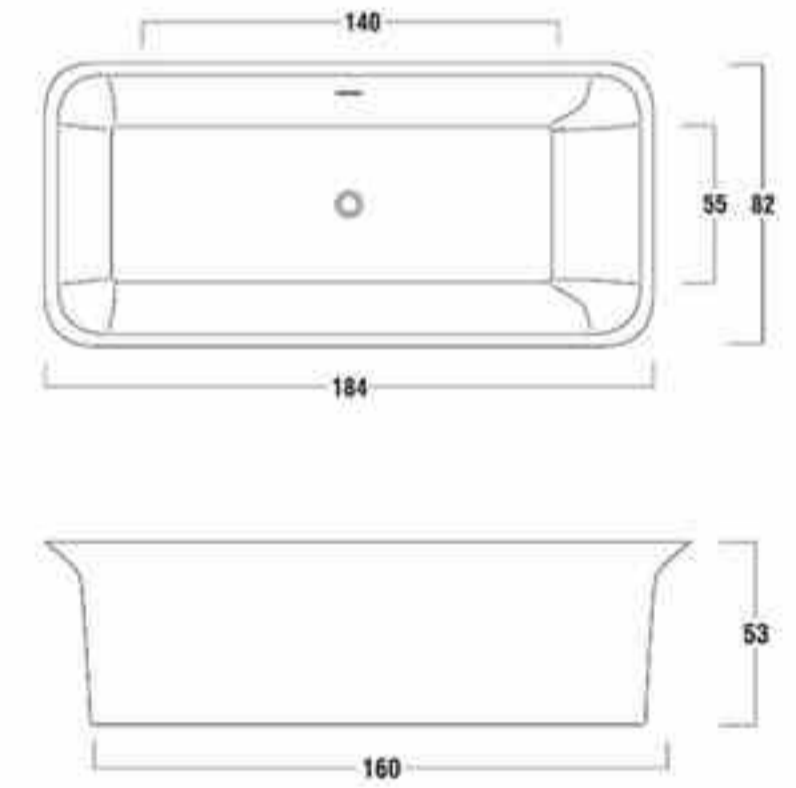

## BELLISSIMO CO.,LTD

The bath was designed from inside out, that is with the prime expectation that the bath should give comfort and space in a classically simplistic design.

**BS-8620**

Size: 1800x930x550mm

Size: 1500x750x600mm  
1700x750x600mm

**A big bath designed with comfort in mind. Lots of space allows the ultimate in comfort and beauty in a top quality freestanding bath.**

**BS-8603**

Size: 1480x670x540mm

BS-8602

Size: 1540x670x640mm

cast stone materials allow bellissimo product to be enjoy for life

## BS-8630

Size: 1840x820x530mm

cast stone materials allow bellissimo product to be enjoy for life

**BELLISSIMO CO.,LTD**  
the bathroom scene details

**BS-8648**  
Size: 1480x750x540mm