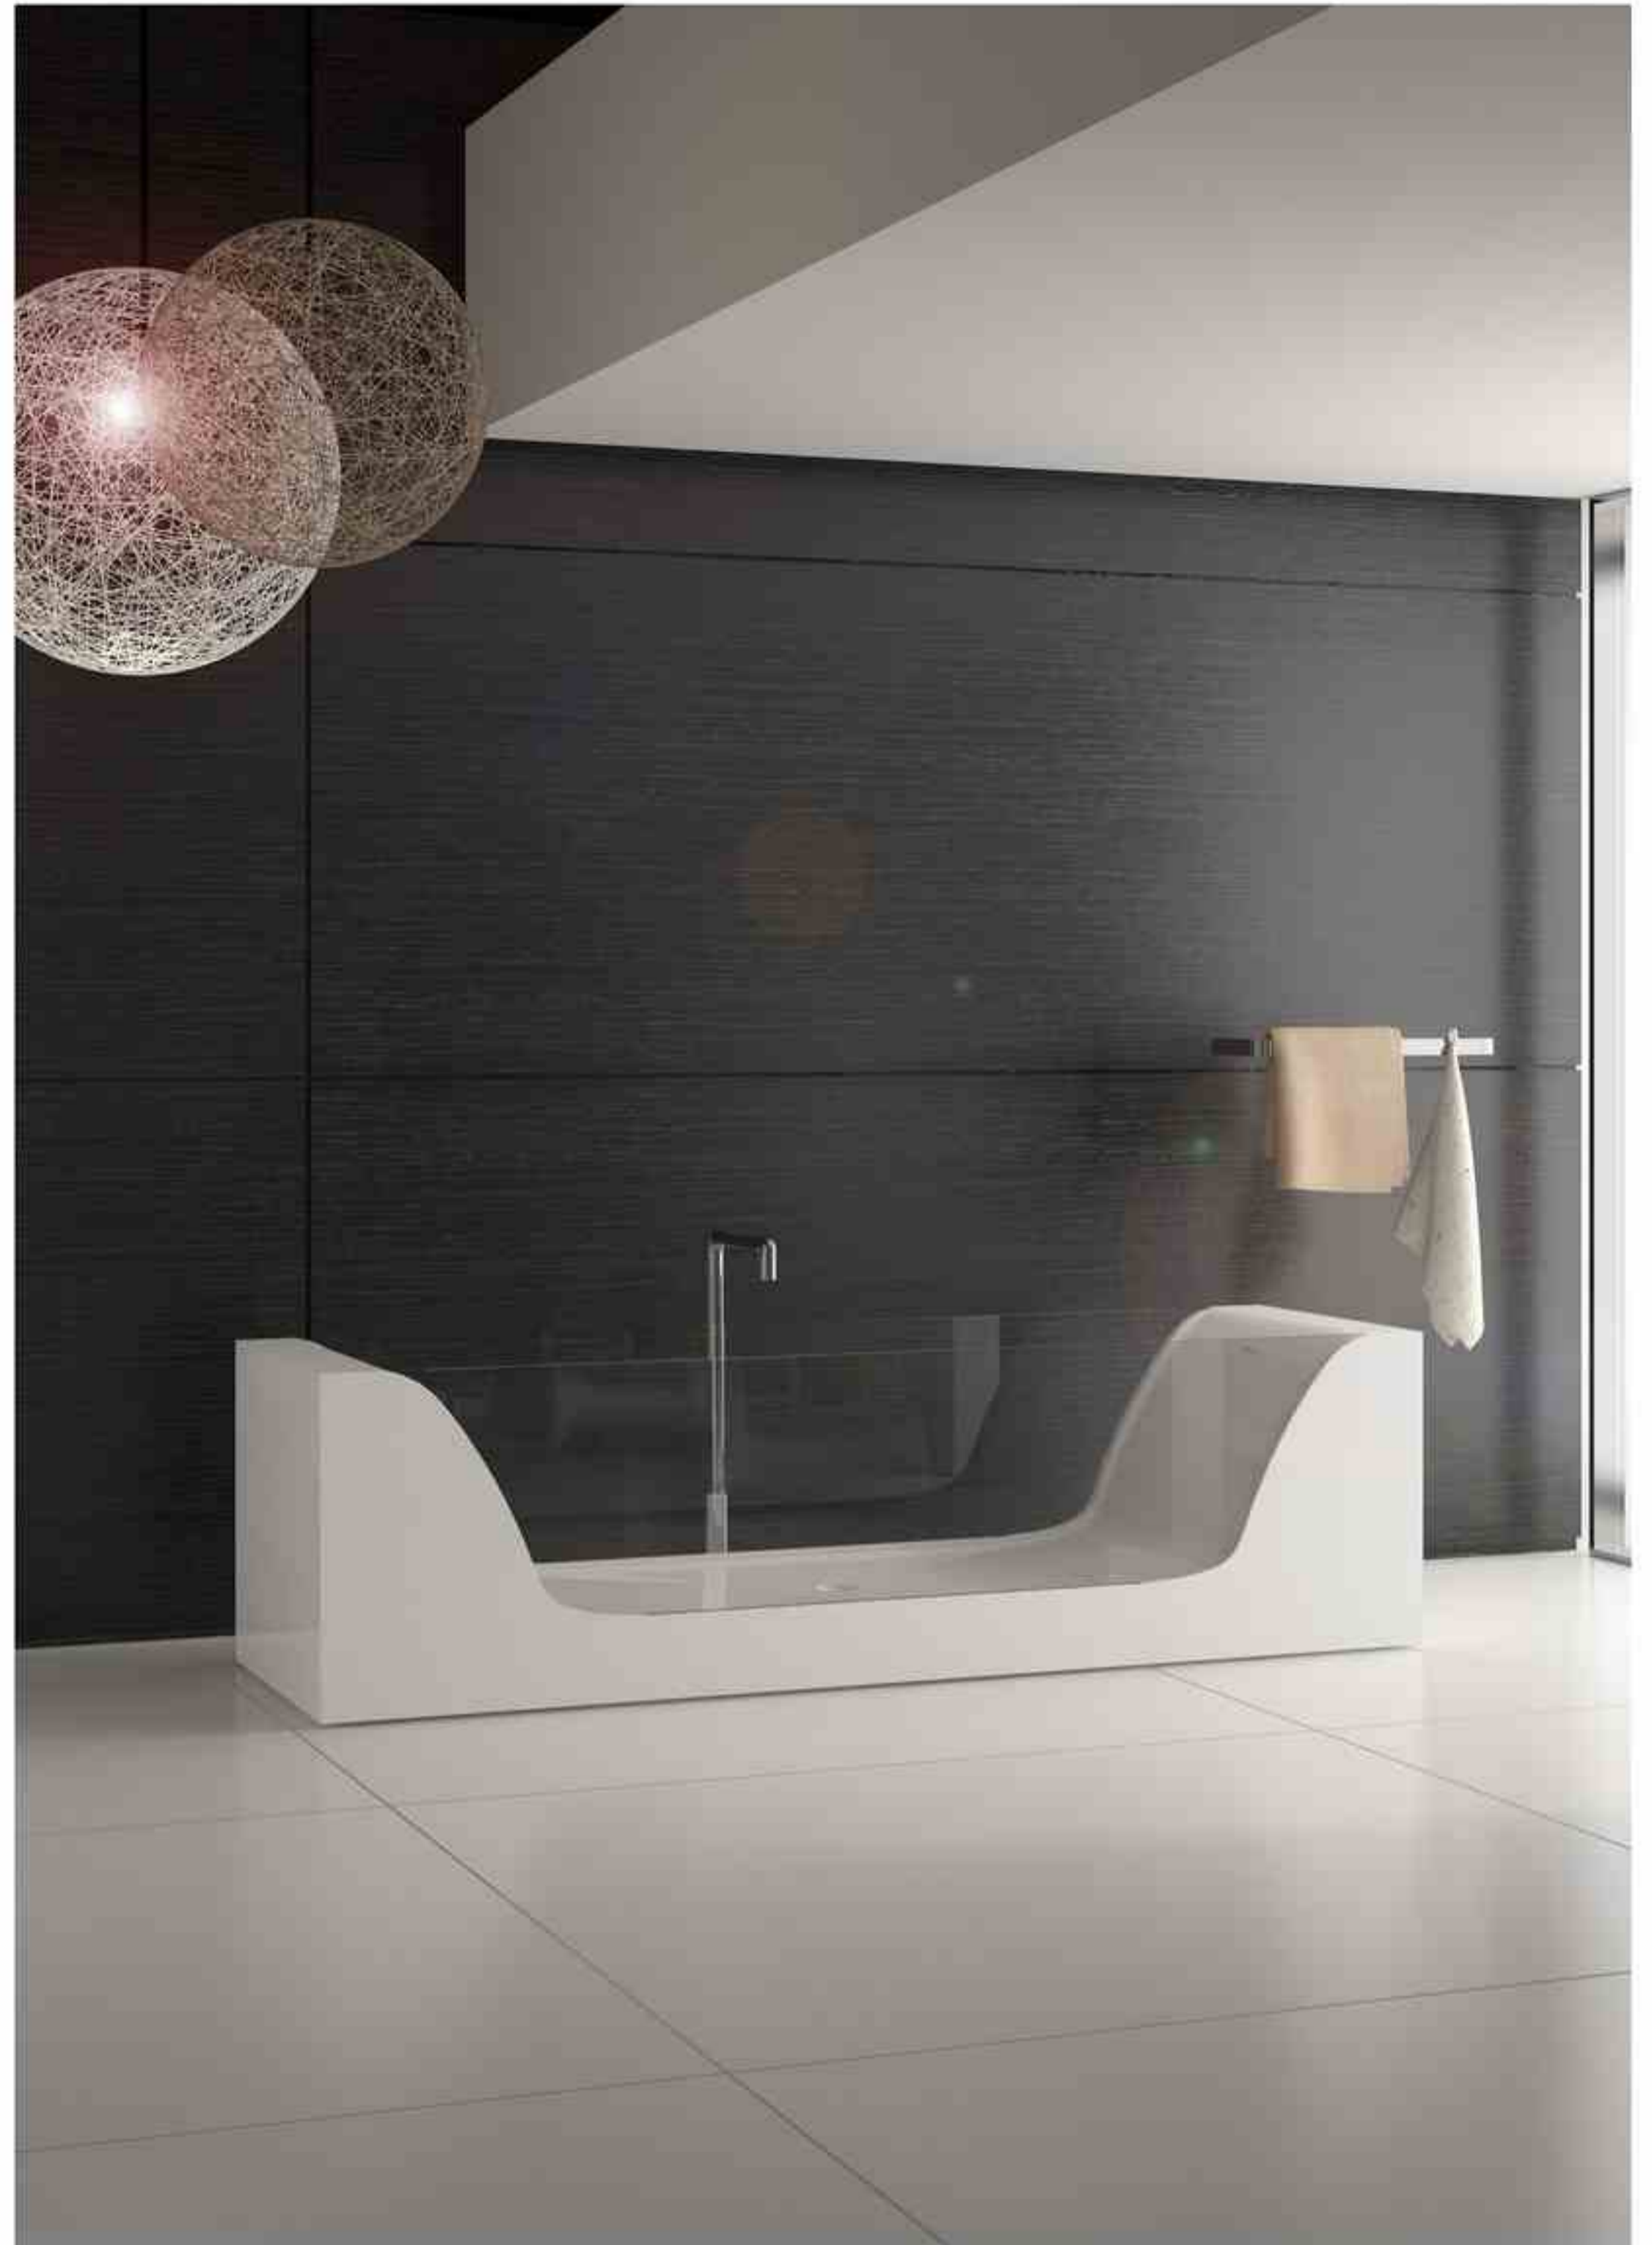

**BS-8650**

Size: 1800x1000x540mm

**WATER and FIRE**

BS-8647

Size: 2000x650x560mm

Excellent quality, perfect service, brand image uniqueness are the main advantages of Bellissimo design, to design an extraordinary relax ambient in your house.