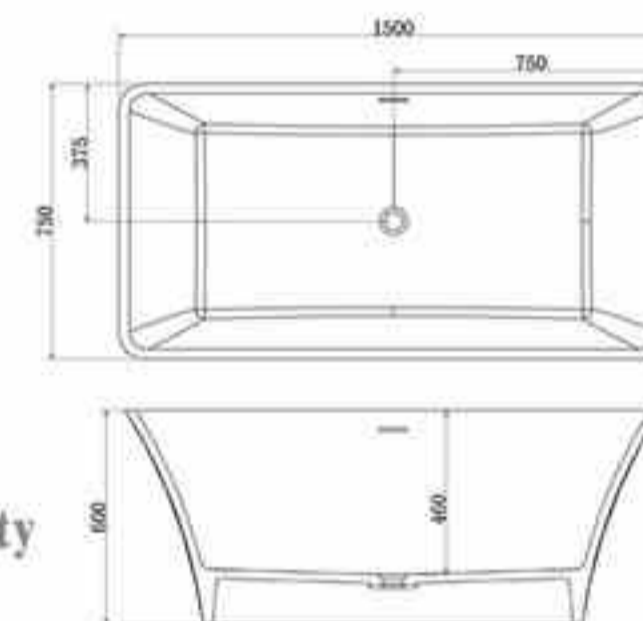

BS-8627  
Size: 1815x800x717mm

## BELLISSIMO CO.,LTD

The bath was designed from inside out, that is with the prime expectation that the bath should give comfort and space in a classically simplistic design.

**BS-8620**

Size: 1800x930x550mm

It is an ultra modern bath. It is very comfortable and boasts clever design features including ample ledge space.

**BS-8642**

Size: 1460x1460x600mm

**BELLISSIMO CO.,LTD**  
the bathroom scene details

**BS-8639**

Size: 1500x750x600mm  
1700x750x600mm

**A big bath designed with comfort in mind. Lots of space allows the ultimate in comfort and beauty in a top quality freestanding bath.**

**BS-8603**

Size: 1480x670x540mm