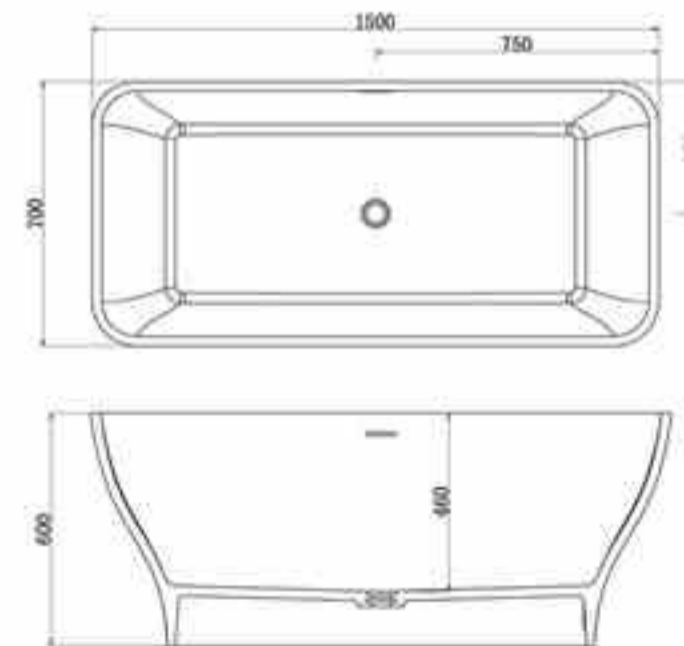

BS-8602

Size: 1540x670x640mm

cast stone materials allow bellissimo product to be enjoy for life

## BS-8630

Size: 1840x820x530mm

cast stone materials allow bellissimo product to be enjoy for life

**BELLISSIMO CO.,LTD**  
the bathroom scene details

**BS-8648**  
Size: 1480x750x540mm

# BELLISSIMO CO.,LTD

The bathroom scene details.

**BS-8635**

Size: 1590x870x560mm

Excellent quality, perfect service, brand image uniqueness are the main advantages of Bellissimo design, to design an extraordinary relax ambient in your house.

### BS-8640

Size: 1500x700x600mm  
1700x700x600mm

**A big bath designed with comfort in mind. Lots of space allows the ultimate in comfort and beauty in a top quality freestanding bath.**