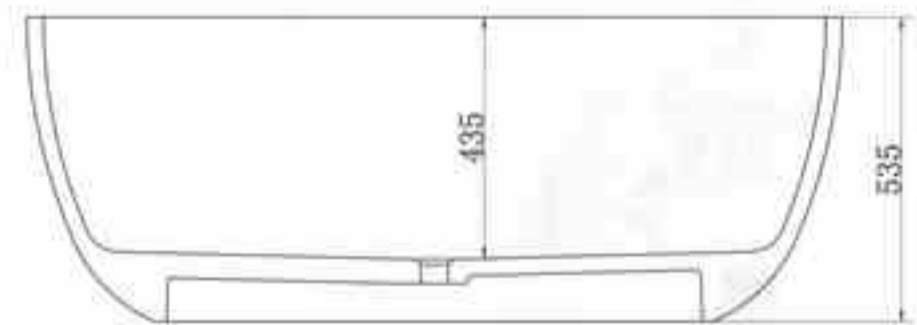

**BS-8634**

Size: 1700x750x550mm

**BS-8637**  
Size: 1800x850x570mm

Simple style to create good taste  
of life philosophy.

**BELLISSIMO CO.,LTD**

Bellissimo creates every item with soul.

Products Display

# BELLISSIMO CO.,LTD

The bathroom scene details.

BS-8614

Size: 1900x900x600mm

Noble, lasting, water-proof materials makes  
Bellissimo products unalterable.

**BS-8628**  
Size: 1800x800x600mm

Red color as much elegant and trendy as they are unusual for a bathtub. Superb in any interior, it fits harmoniously in the bathroom to become a discreet protagonist.

# BELLISSIMO CO.,LTD

The bathroom scene details.

**BS-8628**

Size: 1800x800x600mm

**RED . WHITE**

With the bath, charm and freedom can be touchable.

**BS-8621**

Size: 1600x800x480mm

BS-8622 Size: 1900x1000x560mm

BS-8615  
Size: 1500x1500x535mm

Where it may be, it is at the centre of the room, the cristalplant circular tub is a commanding presence, its shape, imbued with the certainty of evident intuition, anticipates its vocation as a place for relaxation par excellence, its size, proportions, and internal flair are all perfectly balanced and encompass geometry, comfort and prestige.