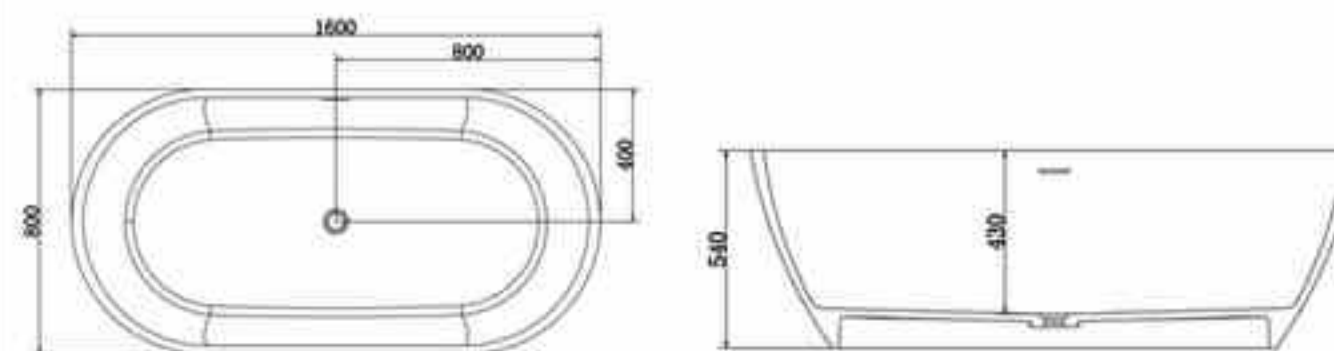

# CATALOG

Front page	opus: bathtub	page 02-49
Company profile	opus: wash basin	page 50-61
Materials	opus: faucet	page 62-64
	the end	page 65

**BS-8608**

Size: 1690x850x540mm 1850x850x570mm

BS-8607 Size: 1800x900x610mm

**BS-8604**

Size: 1700x700x630mm

**BS-8623**

Size: 1700x760x640mm

**BS-8612**  
Size: 1600x800x540mm

**The succinct line and the pure color increase naturally warm and romantic to your bathe space.**

**BS-8619**

Size: 1800x810x540mm

Cast in one piece from Bellissimo, this delicate yet solid bath enhances contemporary and classic bathrooms.

The overflow channel is hidden between the body of the bath and this bath comes supplied with a flexible waste pipe and a push down waste in chrome, it's also available with no overflow, please state with or without overflow when ordering.