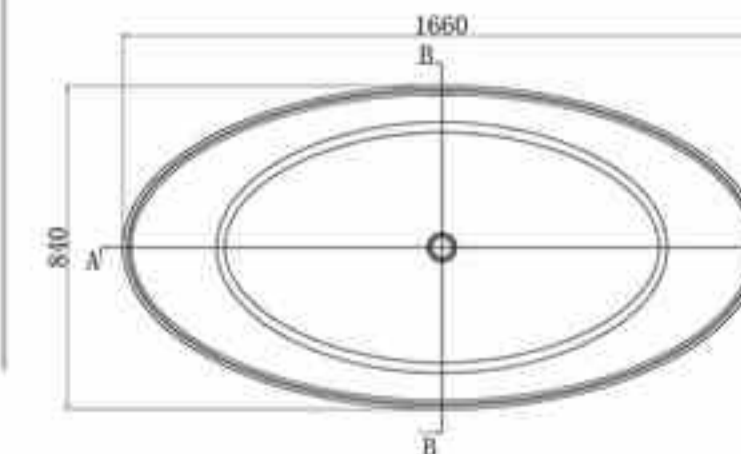

BS-8633A

Size: 1660x840x630mm