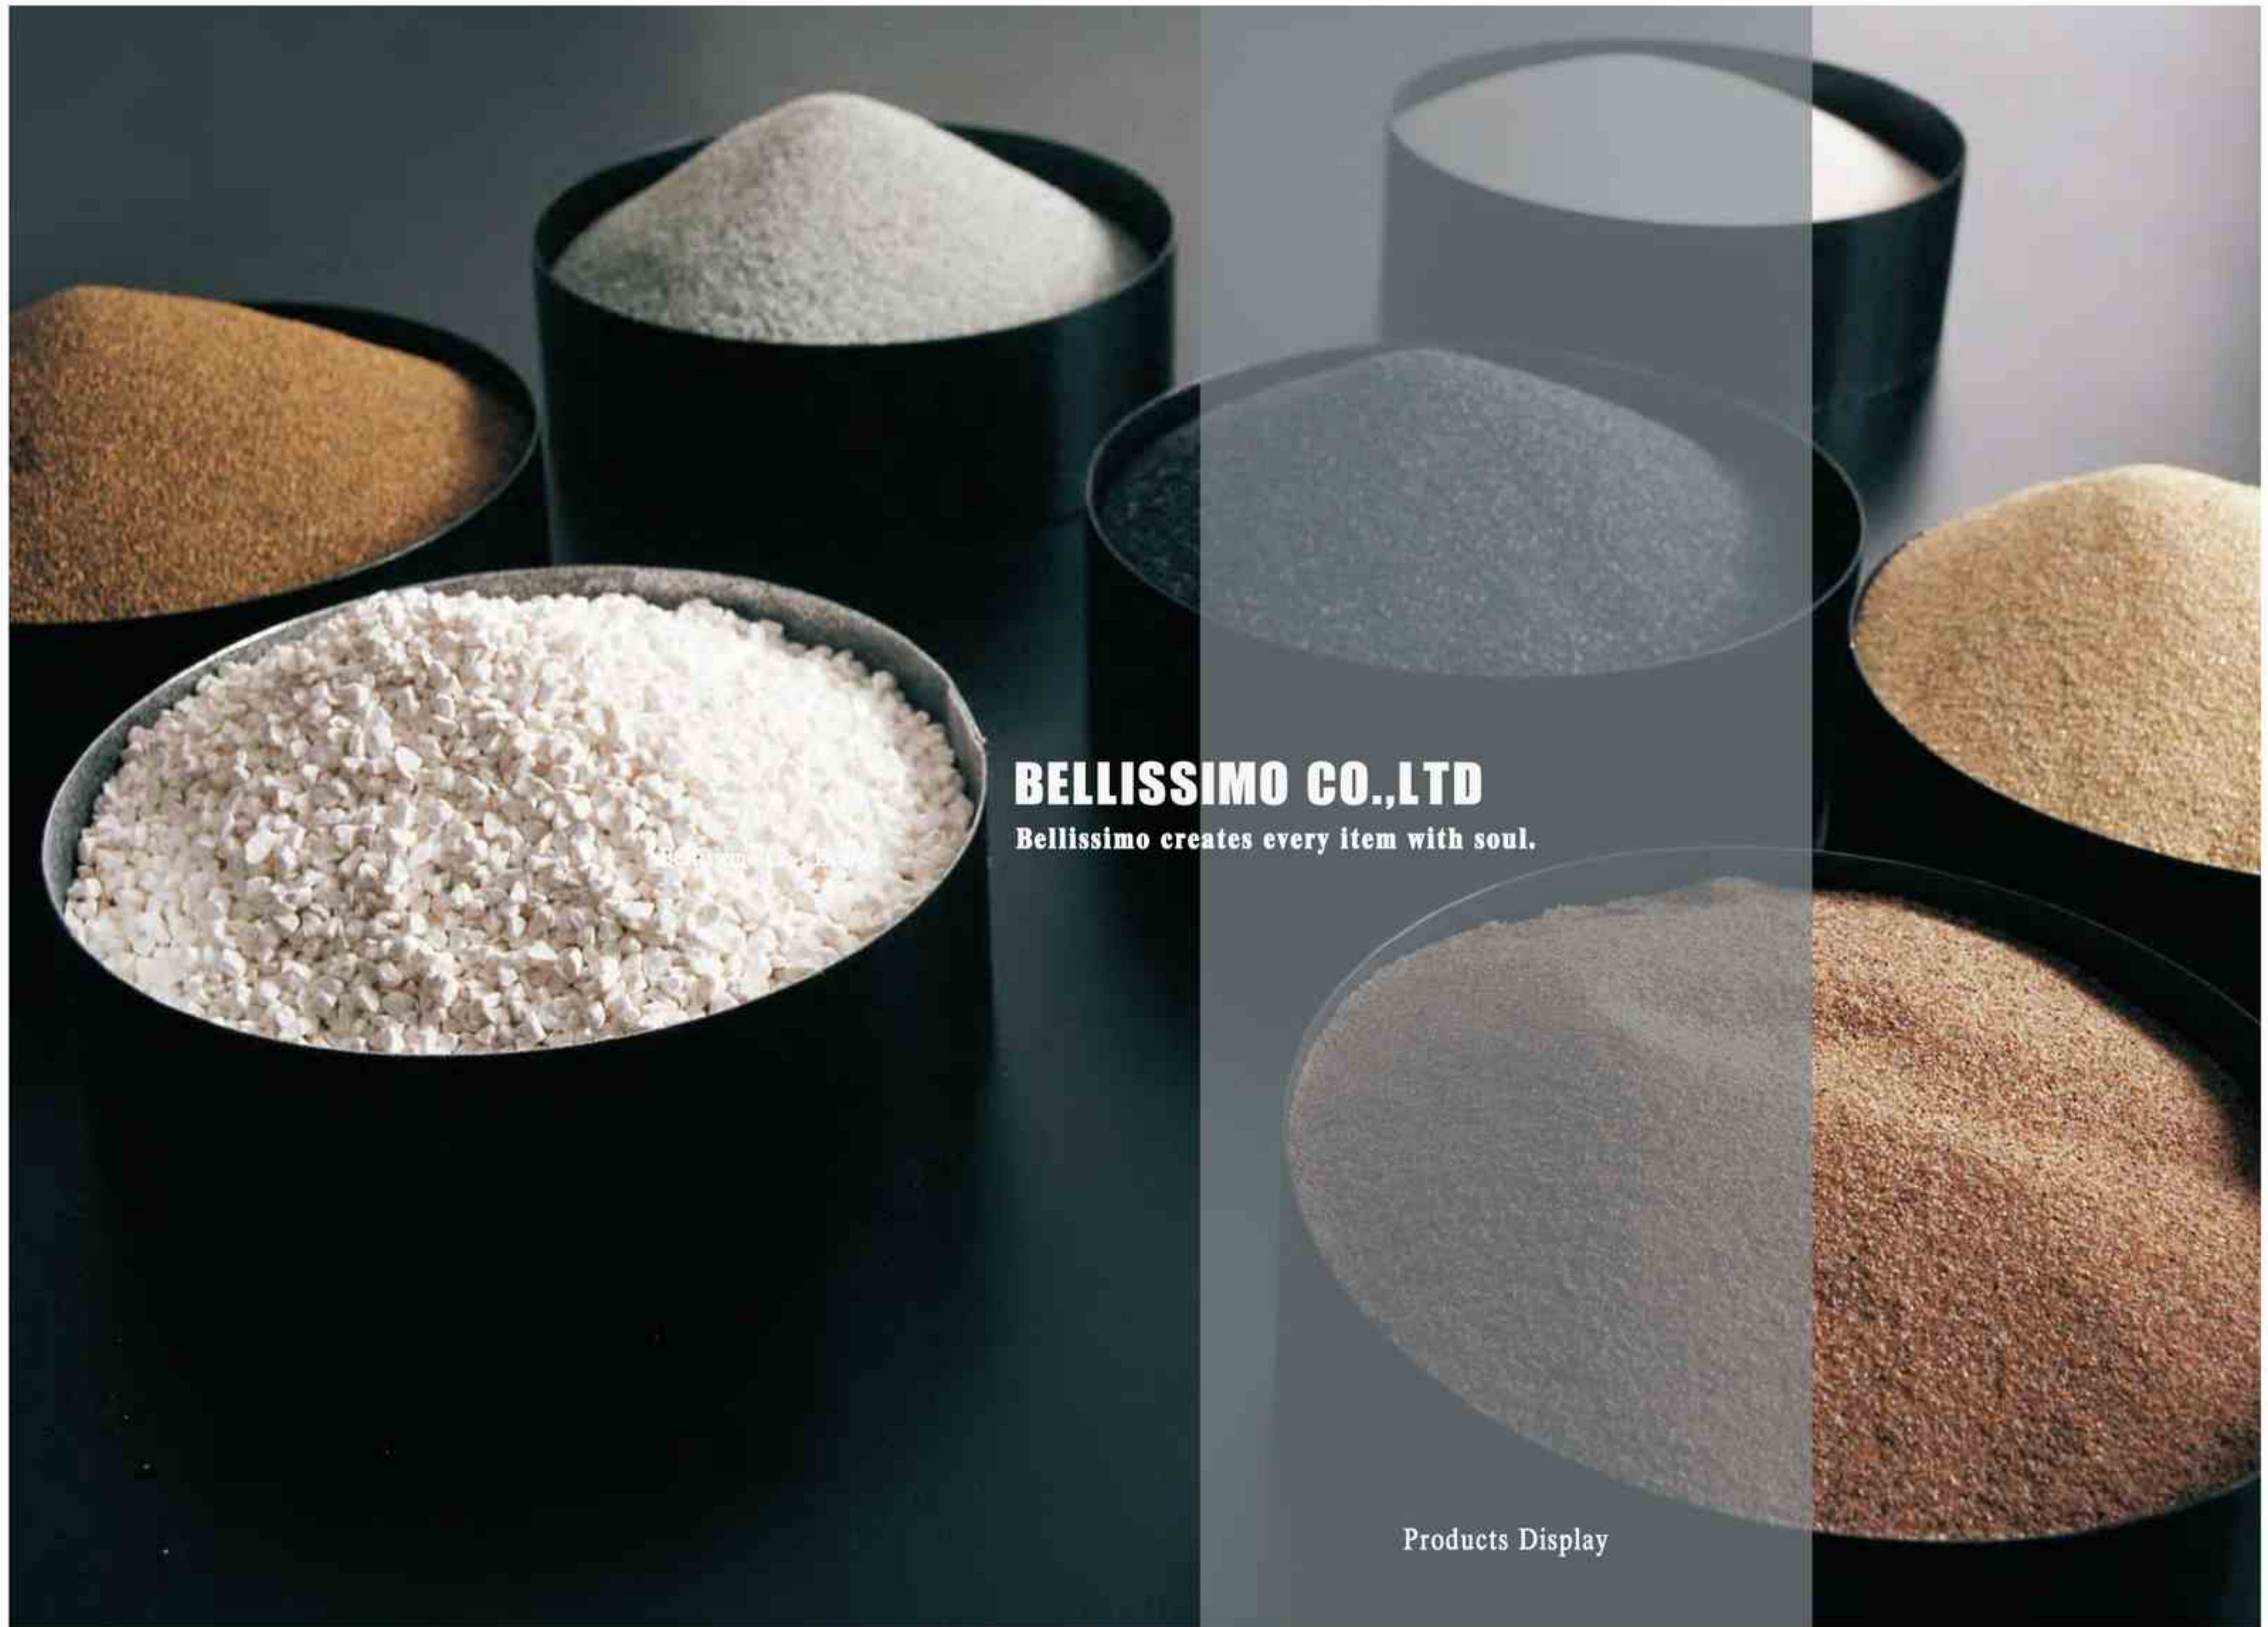

BELLISSIMO CO.,LTD

Bellissimo creates every item with soul.

Products Display