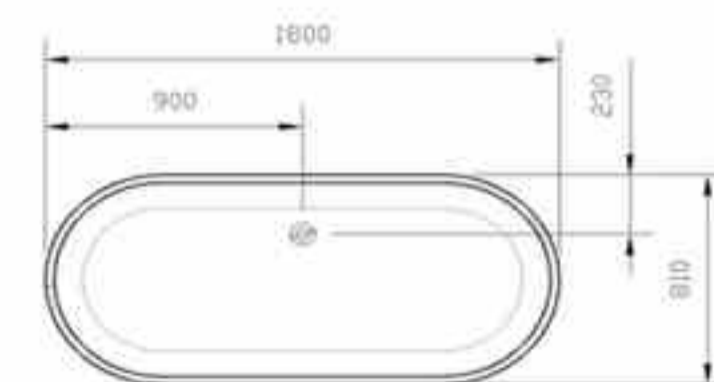

# CATALOG

Front page	opus: bathtub	page 02-49
Company profile	opus: wash basin	page 50-61
Materials	opus: faucet	page 62-64
	the end	page 65

**BS-8608**

Size: 1690x850x540mm 1850x850x570mm

BS-8607 Size: 1800x900x610mm

**BS-8604**

Size: 1700x700x630mm

**BS-8623**

Size: 1700x760x640mm

**BS-8612**  
Size: 1600x800x540mm

**The succinct line and the pure color increase naturally warm and romantic to your bathe space.**

**BS-8619**

Size: 1800x810x540mm

Cast in one piece from Bellissimo, this delicate yet solid bath enhances contemporary and classic bathrooms.

The overflow channel is hidden between the body of the bath and this bath comes supplied with a flexible waste pipe and a push down waste in chrome, it's also available with no overflow, please state with or without overflow when ordering.

**BS-8634**

Size: 1700x750x550mm

**BS-8637**  
Size: 1800x850x570mm

Simple style to create good taste  
of life philosophy.

**BELLISSIMO CO.,LTD**

Bellissimo creates every item with soul.

Products Display