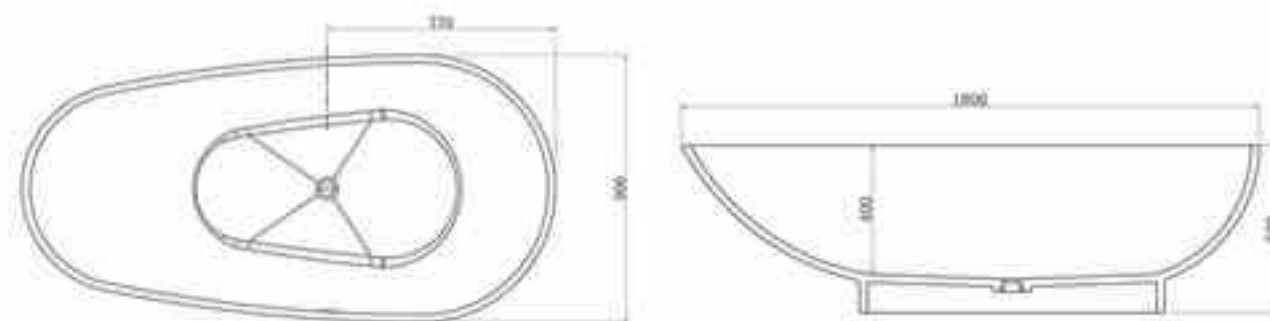

BS-8622 Size: 1900x1000x560mm

BS-8615  
Size: 1500x1500x535mm

Where it may be, it is at the centre of the room, the cristalplant circular tub is a commanding presence, its shape, imbued with the certainty of evident intuition, anticipates its vocation as a place for relaxation par excellence, its size, proportions, and internal flair are all perfectly balanced and encompass geometry, comfort and prestige.

**BELLISSIMO CO.,LTD**

**BS-8605**

Size: 1700x750x880mm

**BS-8616**

Size: 1800x900x520mm

Our standing wash-basins are examples of how a particularly solid and hard material can be moulded into extraordinarily elegant forms, which give style to your precious rooms