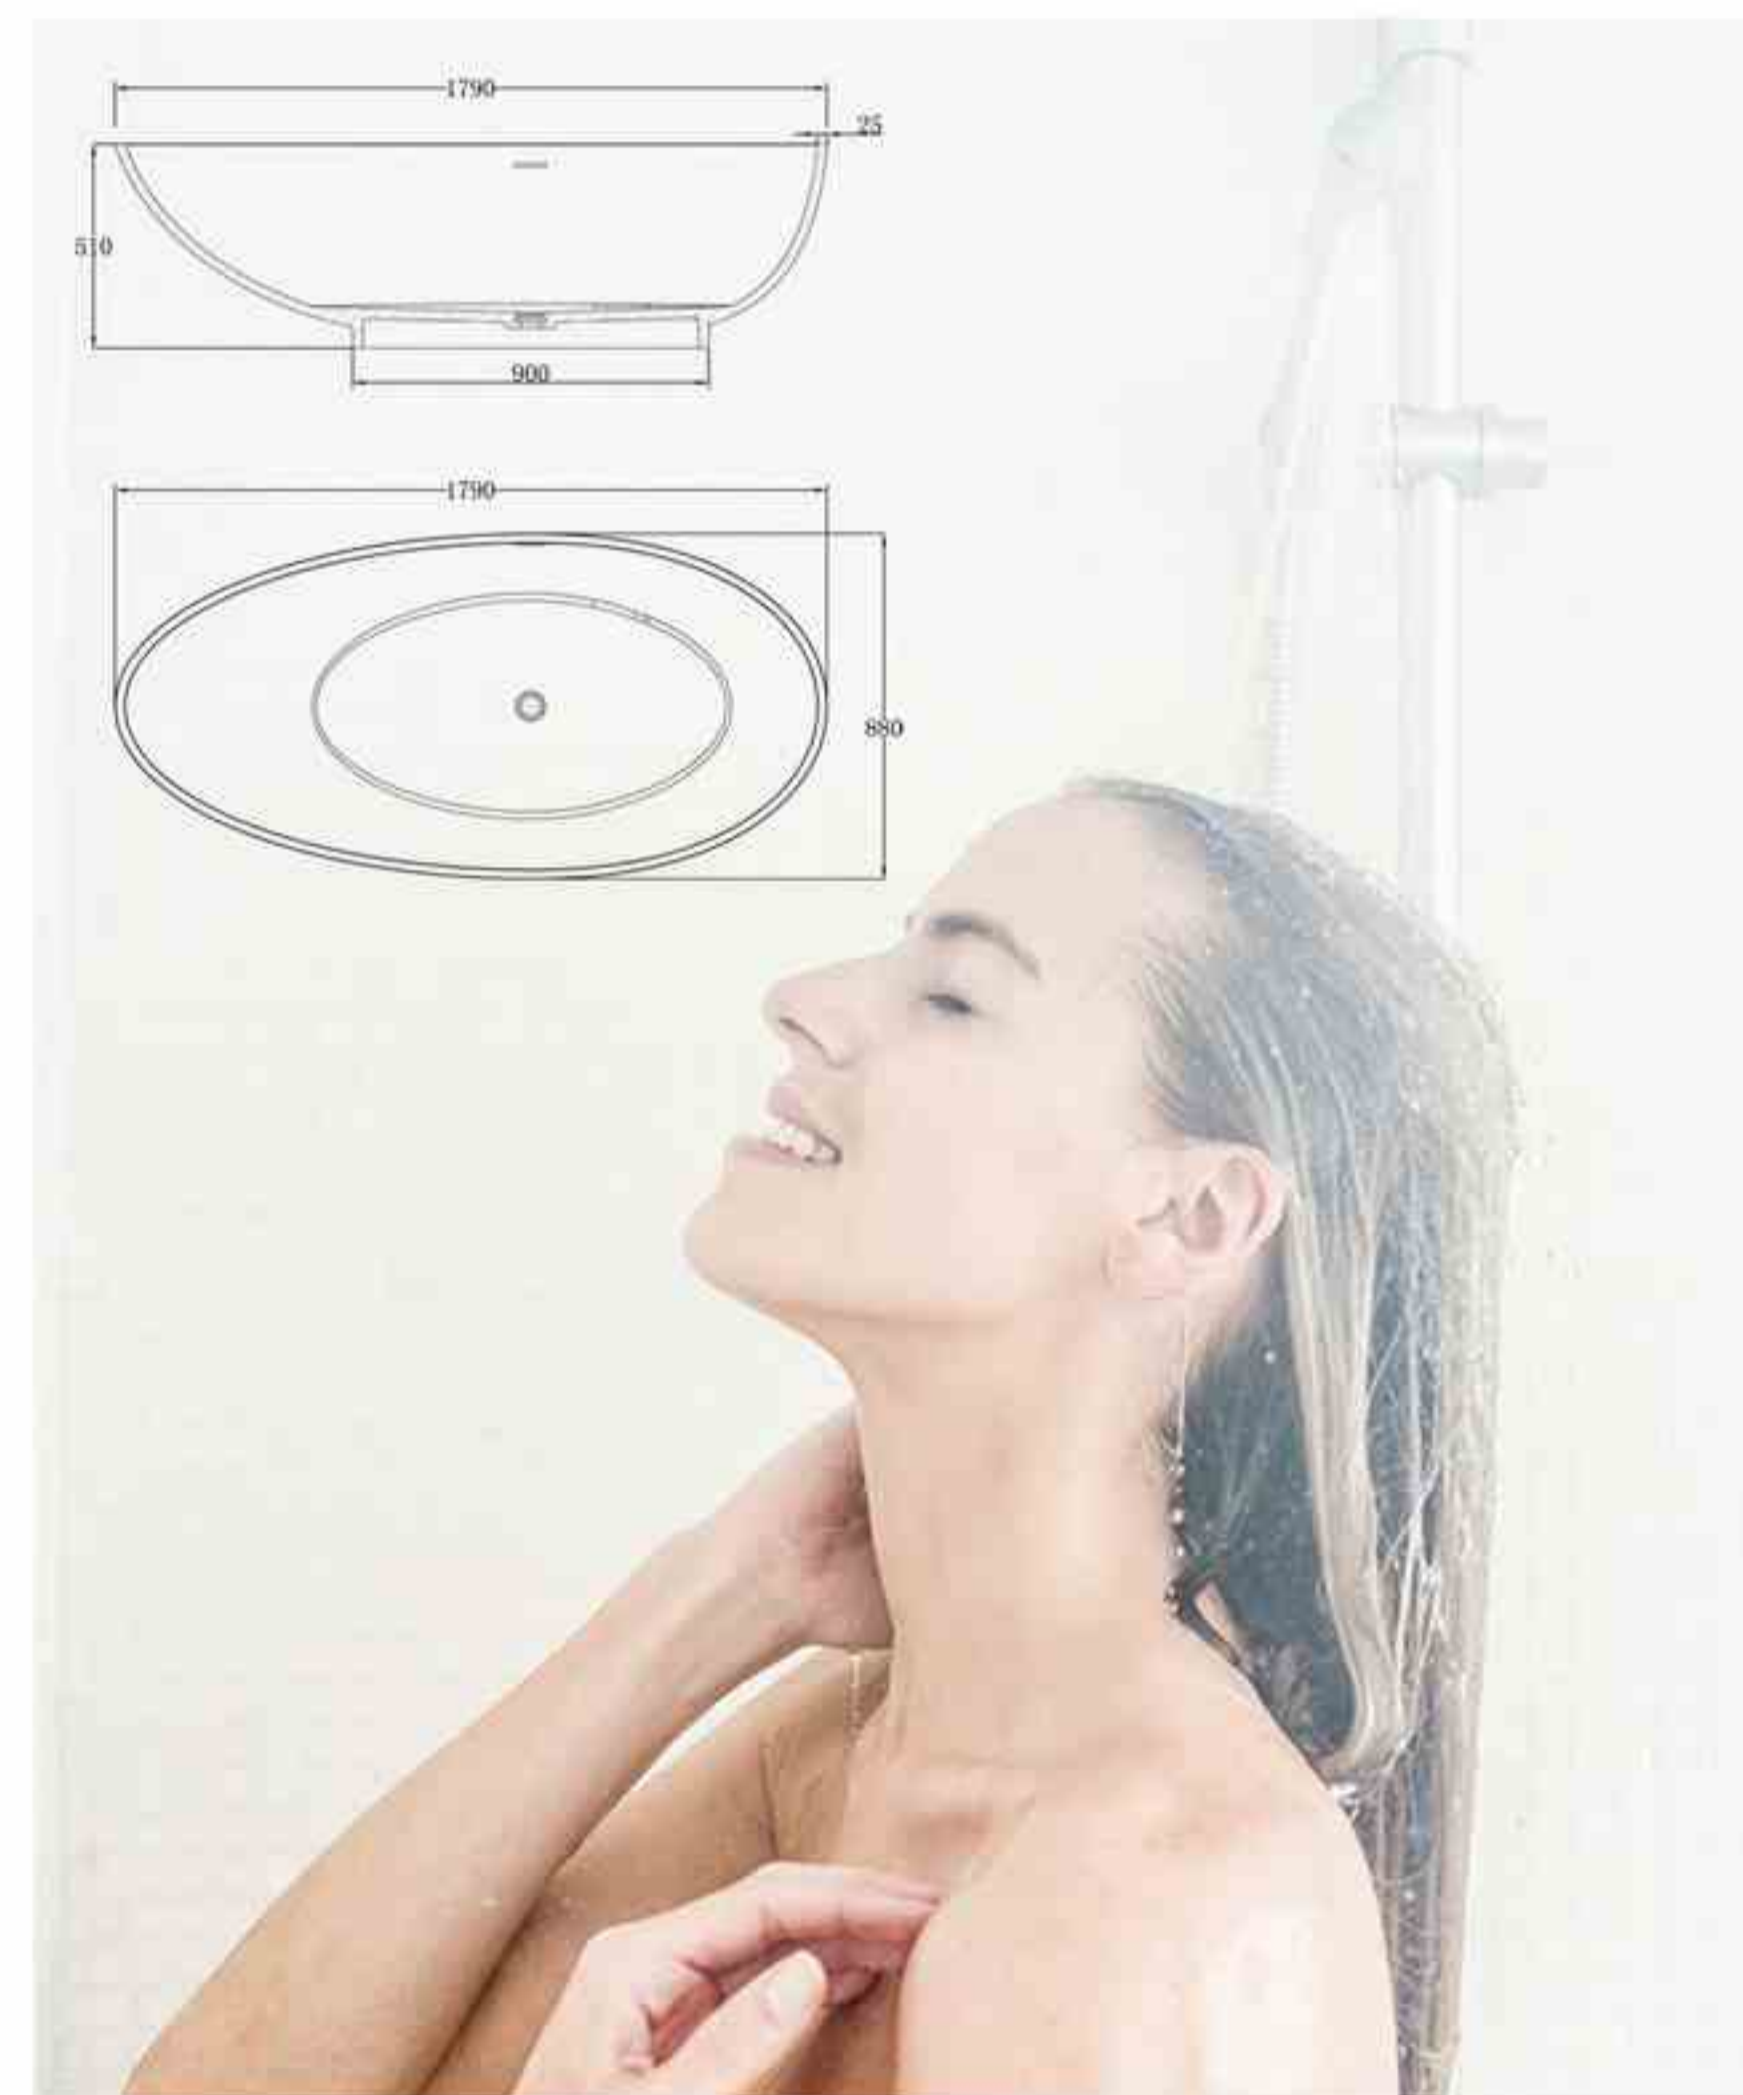

BS-8606

Size: 1790x880x510mm