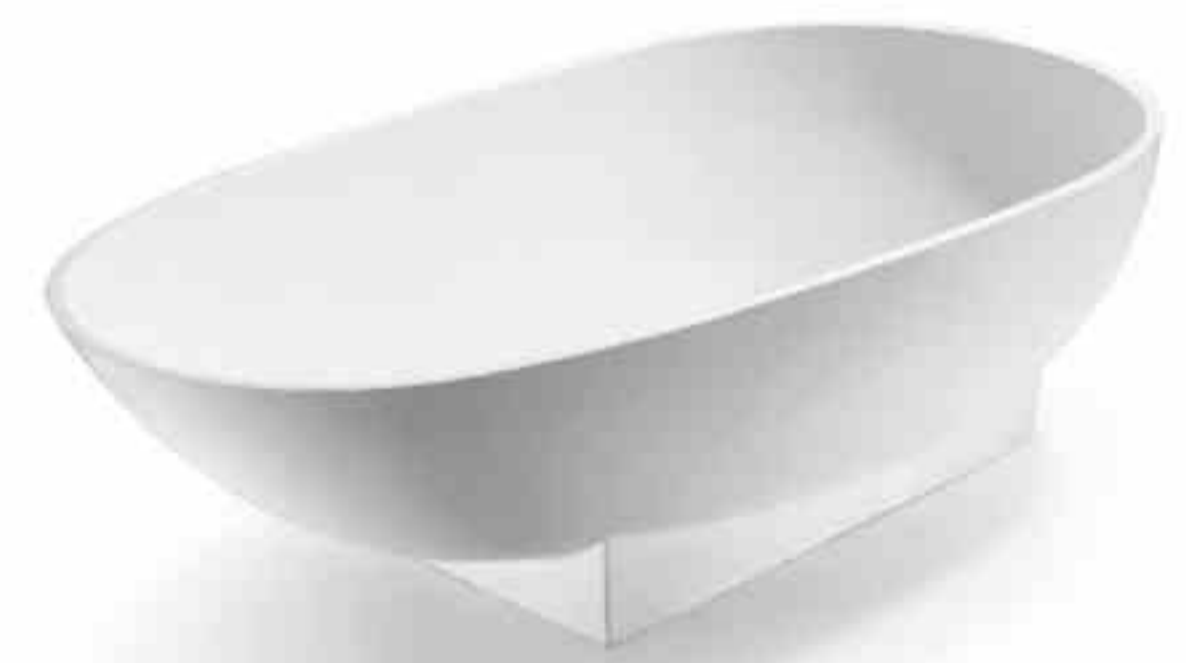

Size: 1800x810x540mm

Cast in one piece from Bellissimo, this delicate yet solid bath enhances contemporary and classic bathrooms.

The overflow channel is hidden between the body of the bath and this bath comes supplied with a flexible waste pipe and a push down waste in chrome, it's also available with no overflow, please state with or without overflow when ordering.

BS-8622 Size: 1900x1000x560mm

BS-8615  
Size: 1500x1500x535mm

Where it may be, it is at the centre of the room, the cristalplant circular tub is a commanding presence, its shape, imbued with the certainty of evident intuition, anticipates its vocation as a place for relaxation par excellence, its size, proportions, and internal flair are all perfectly balanced and encompass geometry, comfort and prestige.

**BELLISSIMO CO.,LTD**

**BS-8605**

Size: 1700x750x880mm

**BS-8616**

Size: 1800x900x520mm

Our standing wash-basins are examples of how a particularly solid and hard material can be moulded into extraordinarily elegant forms, which give style to your precious rooms