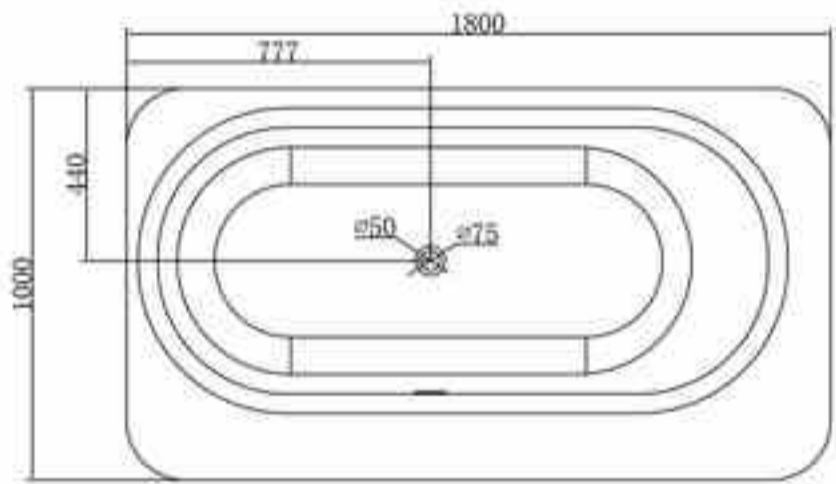

BS-8650

Size: 1800x1000x540mm