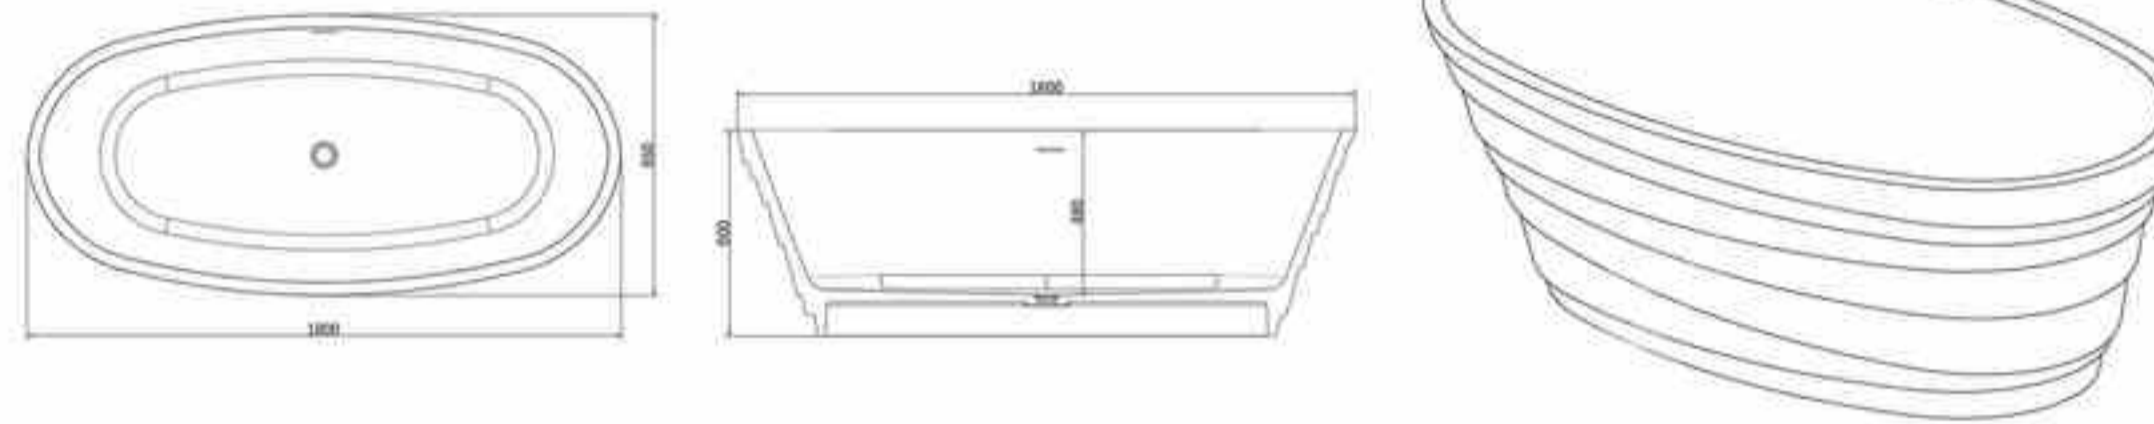

BELLISSIMO CO.,LTD

BS-8631

Size: 1800x850x600mm

The bathroom scene details.