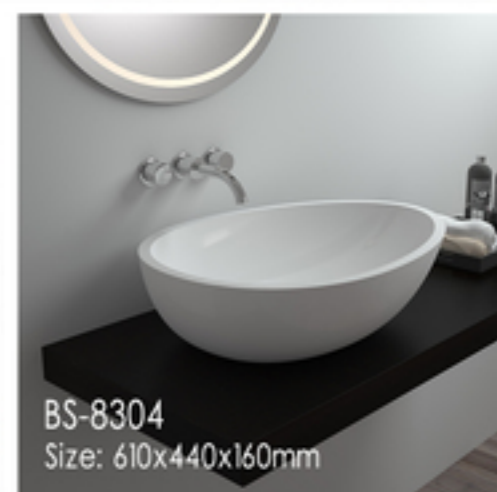

BS-8302  
Size: 575x400x135mm

BS-8301T  
Size:  $\Phi$ 400x155mm

BS-8302T  
Size: 575x400x135mm

BS-8303  
Size: 580x330x130mm

BS-8304  
Size: 610x440x160mm

**BELLISSIMO CO.,LTD**  
The bathroom scene details.

**BELLISSIMO CO.,LTD**  
The bathroom scene details.

**BELLISSIMO CO.,LTD**  
The bathroom scene details.

BS-8332  
Size: 560x300x150mm

BS-8333  
Size: 480x325x120mm

BS-8334  
Size: 610x460x155mm

BS-8334A  
Size: 900x460x155mm

BS-8407  
Size: 1200x500x120mm

BS-8408  
Size: 1000x480x120mm

BS-8409  
Size: 600x500x80mm

—  
Bathroom Collection  
—

Our standing wash-basins are examples of how a particularly solid and hard material can be moulded into extraordinarily elegant forms, which give style to your precious rooms

BS-8514  
Size: 400x400x850mm

BS-8351  
Size: 580\*460\*170mm

BS-8352  
Size: 605\*460\*120mm

Our standing wash-basins are examples of how a particularly solid and hard material can be moulded into extraordinarily elegant forms, which give style to your precious rooms