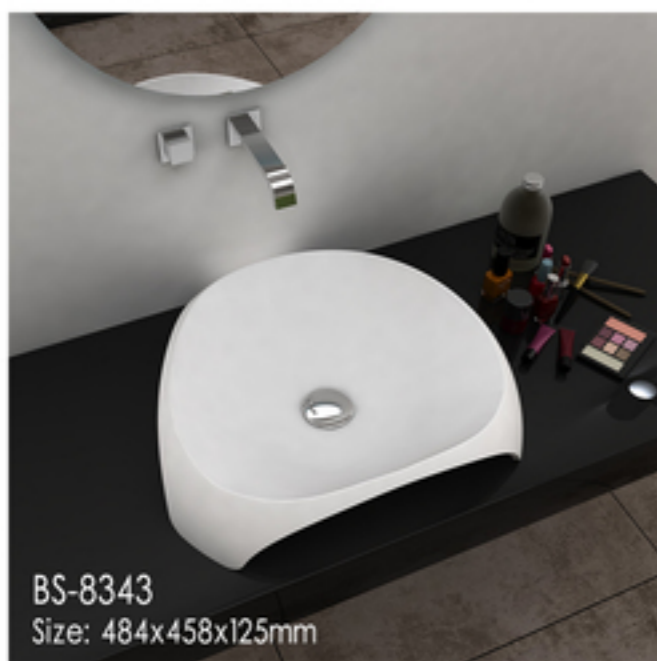

**BELLISSIMO CO.,LTD**  
The bathroom scene details.

**BELLISSIMO CO.,LTD**  
The bathroom scene details.

BS-8332  
Size: 560x300x150mm

BS-8333  
Size: 480x325x120mm

BS-8334  
Size: 610x460x155mm

BS-8334A  
Size: 900x460x155mm

BS-8331  
Size: 400x400x330mm

BS-8343  
Size: 484x458x125mm

BS-8344  
Size: 490x450x125mm

BS-8345  
Size: 500x350x135mm

BS-8346  
Size: 572x414x130mm

BS-8347  
Size: 420x420x135mm

Bathroom Collection

BS-8401  
Size: 1000x420x120mm

BS-8407  
Size: 1200x500x120mm

BS-8408  
Size: 1000x480x120mm

BS-8409  
Size: 600x500x80mm

—  
Bathroom Collection  
—

Our standing wash-basins are examples of how a particularly solid and hard material can be moulded into extraordinarily elegant forms, which give style to your precious rooms

BS-8514  
Size: 400x400x850mm

BS-8351  
Size: 580\*460\*170mm

BS-8352  
Size: 605\*460\*120mm

Our standing wash-basins are examples of how a particularly solid and hard material can be moulded into extraordinarily elegant forms, which give style to your precious rooms