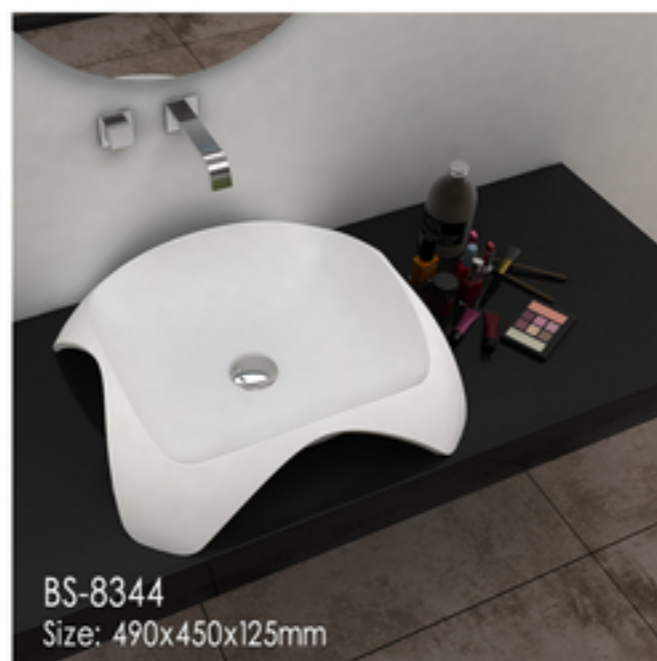

**BELLISSIMO CO.,LTD**  
The bathroom scene details.

**BELLISSIMO CO.,LTD**  
The bathroom scene details.

BS-8332  
Size: 560x300x150mm

BS-8333  
Size: 480x325x120mm

BS-8334  
Size: 610x460x155mm

BS-8334A  
Size: 900x460x155mm

BS-8331  
Size: 400x400x330mm

BS-8343  
Size: 484x458x125mm

BS-8344  
Size: 490x450x125mm

BS-8345  
Size: 500x350x135mm

BS-8346  
Size: 572x414x130mm

BS-8347  
Size: 420x420x135mm

Bathroom Collection

BS-8401  
Size: 1000x420x120mm

BS-8407  
Size: 1200x500x120mm

BS-8408  
Size: 1000x480x120mm

BS-8409  
Size: 600x500x80mm

—  
Bathroom Collection  
—

Our standing wash-basins are examples of how a particularly solid and hard material can be moulded into extraordinarily elegant forms, which give style to your precious rooms

BS-8514  
Size: 400x400x850mm

BS-8351  
Size: 580\*460\*170mm

BS-8352  
Size: 605\*460\*120mm

Our standing wash-basins are examples of how a particularly solid and hard material can be moulded into extraordinarily elegant forms, which give style to your precious rooms