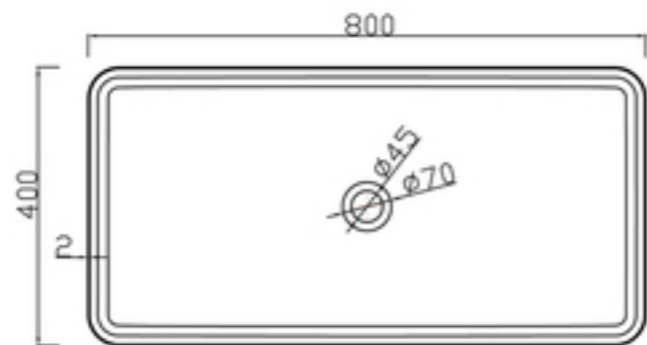

**BELLISSIMO CO.,LTD**  
The bathroom scene details.

**BELLISSIMO CO.,LTD**  
The bathroom scene details.

BS-8332  
Size: 560x300x150mm

BS-8333  
Size: 480x325x120mm

BS-8334  
Size: 610x460x155mm

BS-8334A  
Size: 900x460x155mm

BS-8331  
Size: 400x400x330mm

BS-8343  
Size: 484x458x125mm

BS-8344  
Size: 490x450x125mm

BS-8345  
Size: 500x350x135mm

BS-8346  
Size: 572x414x130mm

BS-8347  
Size: 420x420x135mm

Bathroom Collection

BS-8401  
Size: 1000x420x120mm

BS-8402  
Size: 1000x480x100mm

BS-8403  
Size: 680x450x90mm

BS-8404  
Size: 1200x450x150mm

BS-8405  
Size: 900x480x130mm

BS-8406  
Size: 800x500x120mm

**BELLISSIMO CO.,LTD**  
The bathroom scene details.

—  
Bathroom Collection  
—

BS-8353  
Size: 905\*460\*120mm

BS-8354  
Size: 1205\*460\*120mm

BS-8430  
Size: 600\*480\*160mm

BS-8431  
Size: 800\*480\*160mm

BS-8432  
Size: 1000\*480\*160mm

BS-8433  
Size: 480\*480\*120mm

BS-8434  
Size: 600\*480\*120mm