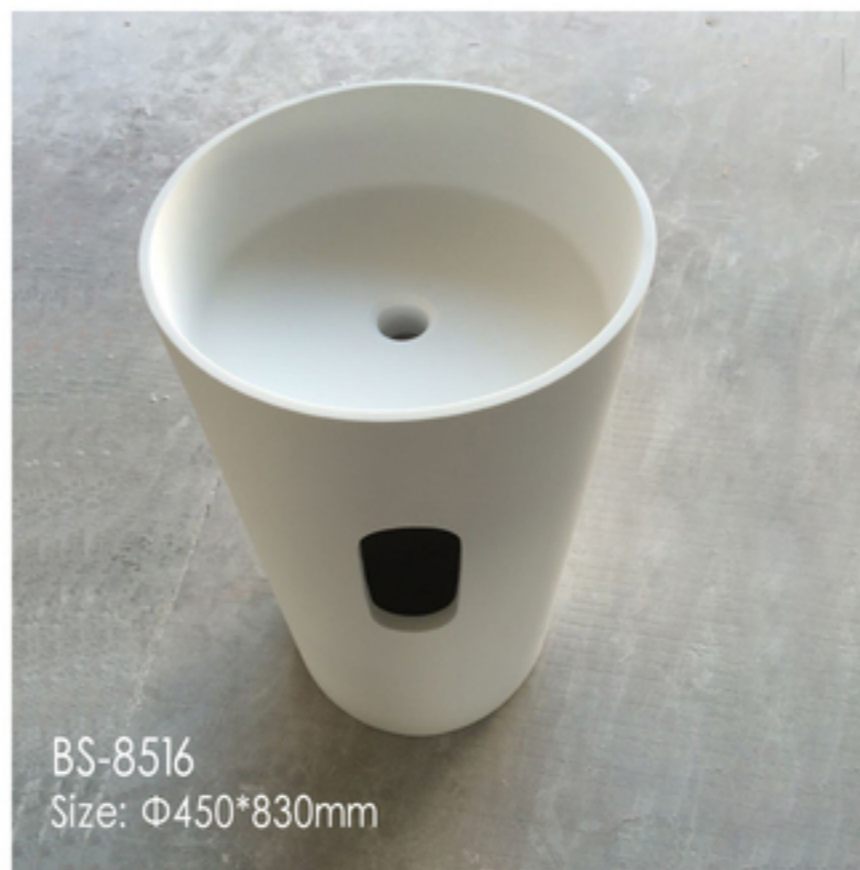

**BELLISSIMO CO.,LTD**

Bellissimo Co \ Design

**OPUS: WASH BASIN**

Bellissimo creates every item with soul.

BS-8301  
Size:  $\Phi$ 395x105mm

**BELLISSIMO CO.,LTD**  
Bellissimo wash basin, texture of art.

BS-8514  
Size: 400x400x850mm

BS-8351  
Size: 580\*460\*170mm

BS-8352  
Size: 605\*460\*120mm

Our standing wash-basins are examples of how a particularly solid and hard material can be moulded into extraordinarily elegant forms, which give style to your precious rooms

BS-8353  
Size: 905\*460\*120mm

BS-8354  
Size: 1205\*460\*120mm

BS-8430  
Size: 600\*480\*160mm

BS-8431  
Size: 800\*480\*160mm

BS-8432  
Size: 1000\*480\*160mm

BS-8433  
Size: 480\*480\*120mm

BS-8434  
Size: 600\*480\*120mm

BS-8435  
Size: 800\*480\*120mm

BS-8436  
Size: 1000\*480\*120mm

**BELLISSIMO CO.,LTD**  
The bathroom scene details.

**BELLISSIMO CO.,LTD**

A protagonist in the bathroom, for great personality in any situation.