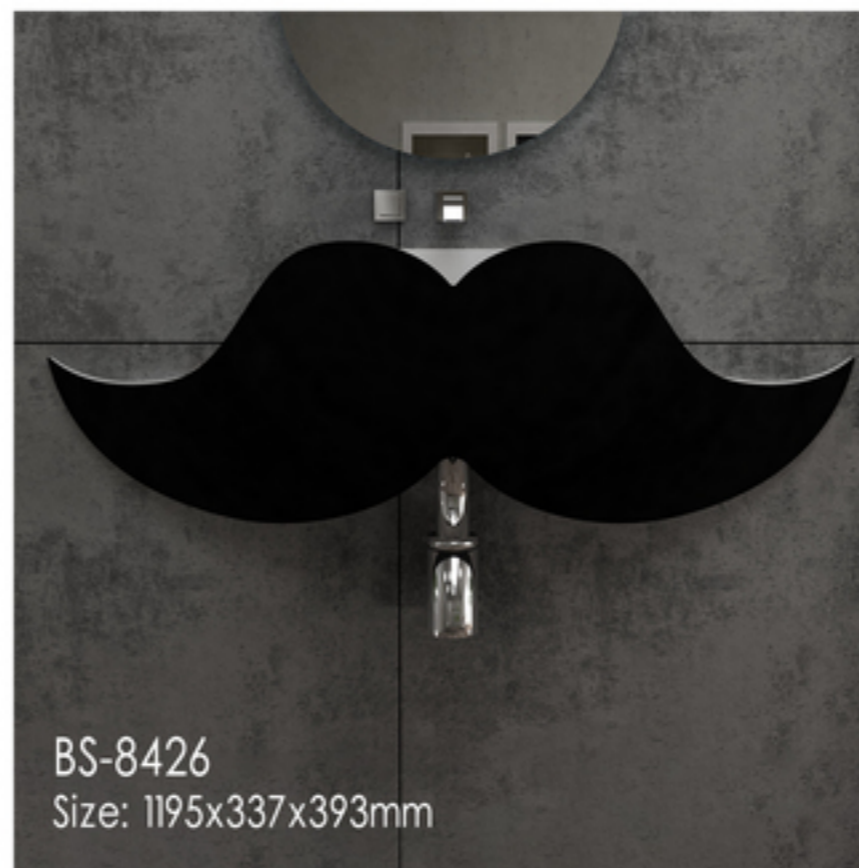

BS-8407  
Size: 1200x500x120mm

BS-8408  
Size: 1000x480x120mm

BS-8409  
Size: 600x500x80mm

—  
Bathroom Collection  
—

Our standing wash-basins are examples of how a particularly solid and hard material can be moulded into extraordinarily elegant forms, which give style to your precious rooms