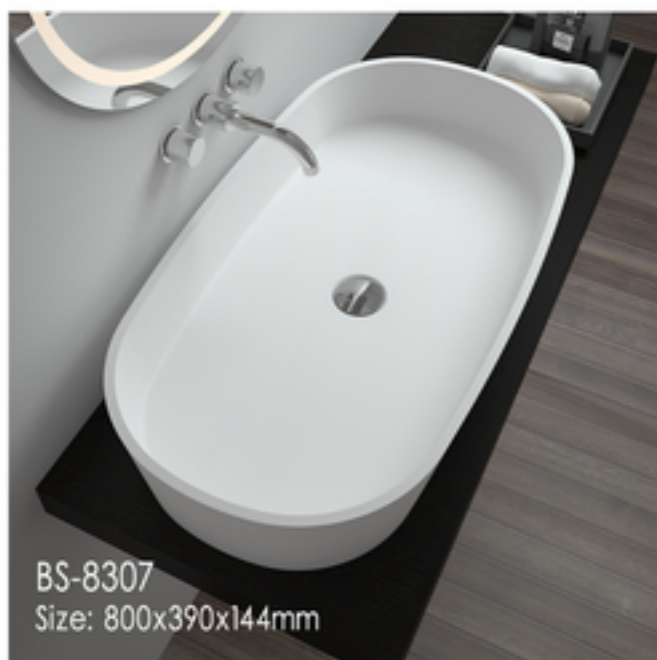

**BELLISSIMO CO.,LTD**

Bellissimo Co \ Design

**OPUS: WASH BASIN**

Bellissimo creates every item with soul.

BS-8301  
Size:  $\Phi$ 395x105mm

**BELLISSIMO CO.,LTD**  
Bellissimo wash basin, texture of art.

BS-8302  
Size: 575x400x135mm

BS-8301T  
Size:  $\Phi$ 400x155mm

BS-8302T  
Size: 575x400x135mm

BS-8303  
Size: 580x330x130mm

BS-8304  
Size: 610x440x160mm

**BELLISSIMO CO.,LTD**  
The bathroom scene details.

**BELLISSIMO CO.,LTD**  
The bathroom scene details.

**BELLISSIMO CO.,LTD**  
The bathroom scene details.

BS-8332  
Size: 560x300x150mm

BS-8333  
Size: 480x325x120mm

BS-8334  
Size: 610x460x155mm

BS-8334A  
Size: 900x460x155mm

BS-8407  
Size: 1200x500x120mm

BS-8408  
Size: 1000x480x120mm

BS-8409  
Size: 600x500x80mm

—  
Bathroom Collection  
—

Our standing wash-basins are examples of how a particularly solid and hard material can be moulded into extraordinarily elegant forms, which give style to your precious rooms