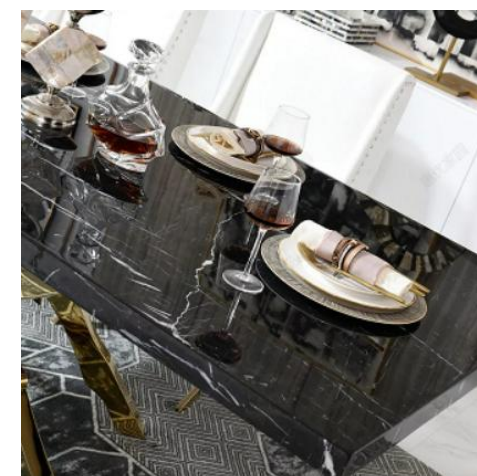

- **CT67 Dining Table**
- 2000*1000*750
- Material: Natural Marble/Plywood+Stainless Steel

- CT67 Dining Chair
- Microfiber Leather/Genuine Leather+ Solid Wood Leg/Stainless Steel Leg