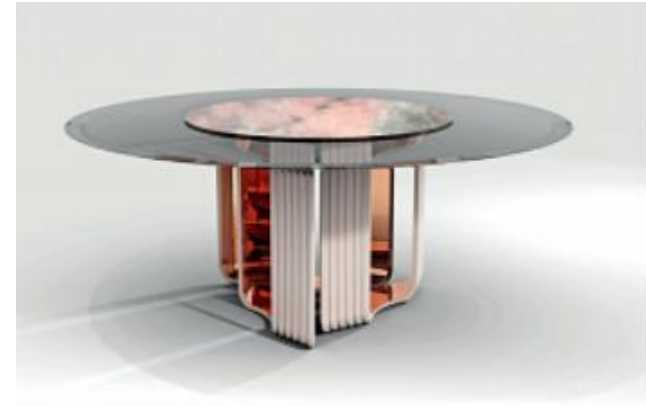

- **DT88 Dining Table D1350*760**
- Material: Solid wood frame+Nubuck Fabric+Glass Top+ Natural Marble Top
- **DT88 Dining Chair**
- Nubuck Fabric/Nubuck Leather+ Stainless Steel