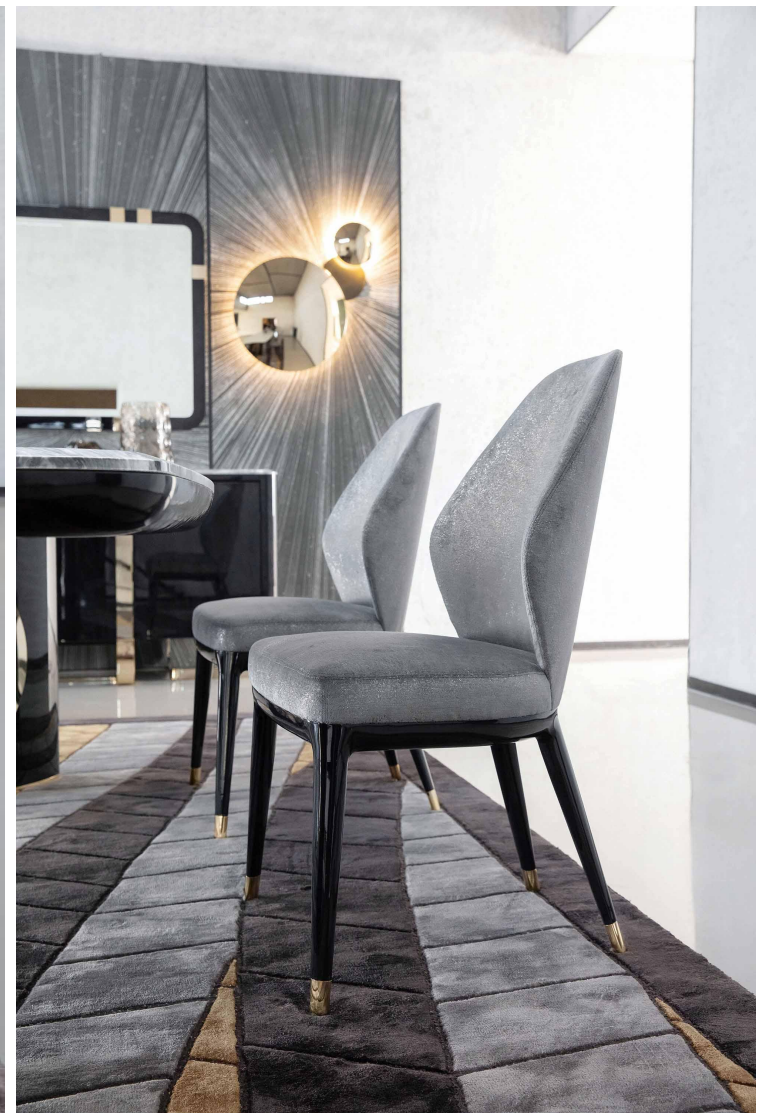

- **DT28 Dining Table**
- 2000*1000*760
- Material: Microfiber Leather or Nubuck Fabric +Solid Wood Leg

- **DT29 Dining Table**
- D1500*750
- Material: Wood Veneer Table Top+ Microfiber Leather

- **DT30 Dining Table**
- 2000*1000*750
- Material: Burl Wood Veneer Table Top +Microfiber Leather+ Stainless Steel