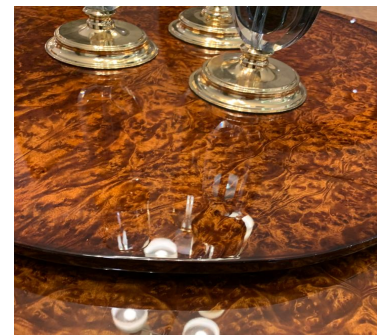

- **DT01 Oval Dining Table**
- 2200*1200*750 /φ1500*750
- Material: Microfiber Leather or Nubuck Fabric + Solid Wood +PlyWood Frame+Burl Wood Top
- **DC01 Dining Chair**
- 600*700*900
- Material: Microfiber Leather/Nubuck Fabric/Nubuck Leather + Solid Wood +PlyWood Frame

- **DT01 Dining Table D1500*750**
- **Lazy Susan : D800**
- **Material: Microfiber Leather or Nubuck Fabric + Solid Wood + PlyWood Frame+Burl Wood Veneer Top**

- **DT02 Dining Table**
- 2500*1100*740
- Material: Microfiber Leather or Nubuck Fabric or Nubuck Leather + Solid Wood +PlyWood Frame+Burl Wood Top

- **DT03 Dining Table**
- 3000*1200*740
- Material: Microfiber Leather or Nubuck Fabric or Nubuck Leather + Solid Wood + PlyWood Frame+Burl Wood Top

- **DT04 Dining Table** 3000*1200*760
- Material: Microfiber Leather or Nubuck Fabric or Nubuck Leather + Solid Wood + PlyWood Frame+Burl Wood Top
- **DT04 Dining Chair** 630*680*880

- **DT05 Dining Table**
- 1800*900*760
- Material: Antique Brass Leg+Artificial Marble Top
- DT05 Dining Chair

- **DT06 Dining Table**
- 1800*900*750
- Material: Stainless Steel + Artificial Marble Top
- DT06 Dining Chair