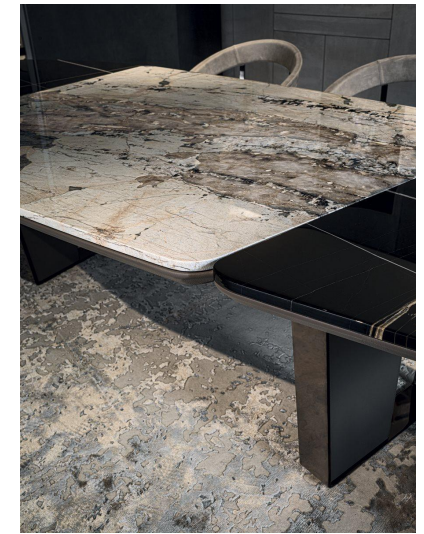

- **DT129 Dining Table**
- 3100*1250*750
- Material: Natural Marble+Wood Veneer +
- Nubuck Fabric or Microfiber Leather+Wood+
- Stainless Steel