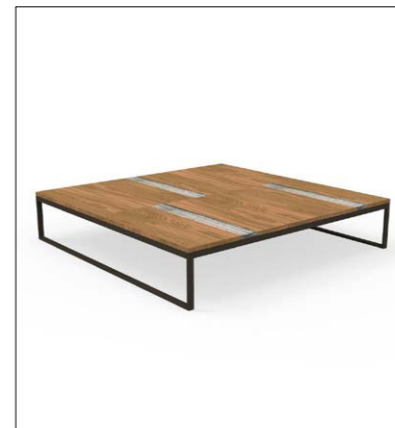

GA-TA068
Coffee Table

Size:
140 * 140 * H: 28cm

Unit Weight: 55kg

Unit CBM: 0.6m³