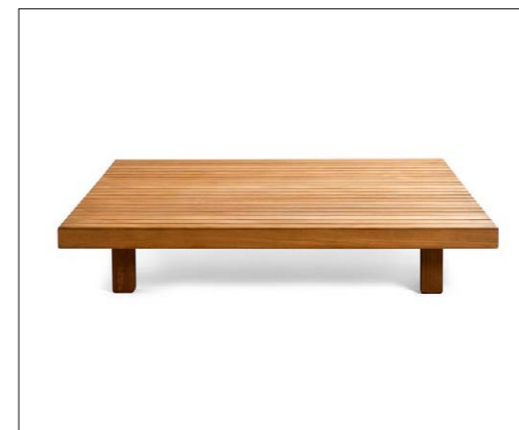

GA-TR513
Coffee Table
Size:
S: 99 * 99 * H: 15cm
M: 121 * 99 * H: 15cm
L: 121 * 121 * H: 15cm
Unit Weight:
S: 34.8kg
M: 42kg
L: 51.6kg
Unit CBM:
S: 0.08m³
M: 0.12m³
L: 0.14m³