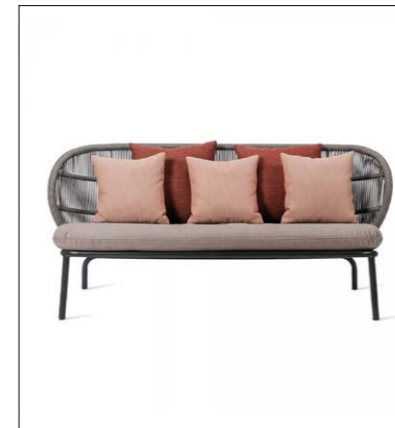

GA-KOD COLLECTIONS

GA-KO330
Size:
Width: 165/64.9"
Depth: 77/30.3"
Height: 78/30.7"
Seat Height: 42/16.5"
Seat depth: 63/24.8"
Unit CBM: 0.99m³