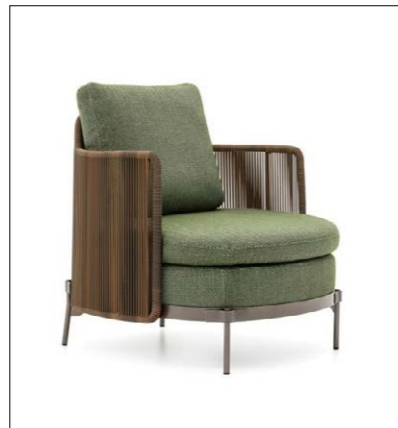

GA-TA014
Corner table
Size: ϕ 35 * H: 45cm

GA-TA014
Ottoman
Size: ϕ 71 * H: 42cm

GA-MILA COLLECTIONS

GA-TA015
Daybed
Size: 168 * 71 * H: 74cm

GA-TA015
Corner table
Size: φ 50 * H: 30cm

GA-TA015
Armchair without armrests
Size: 82 * 69 * H: 74cm