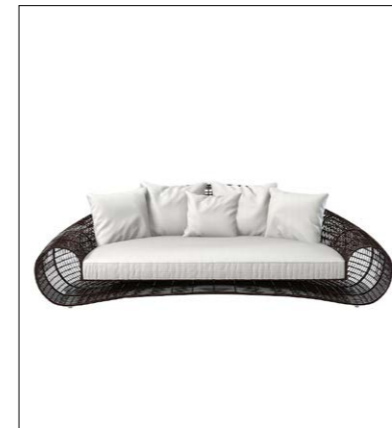

GA-KEN COLLECTIONS

GA-KEN90

Size:
Width: 256.5/101"
Depth: 130/51.15"
Height: 79.5/31.3"
Seat Height: 42/16.54"
Unit Weight: 97kg
Unit CBM: 3.41m³