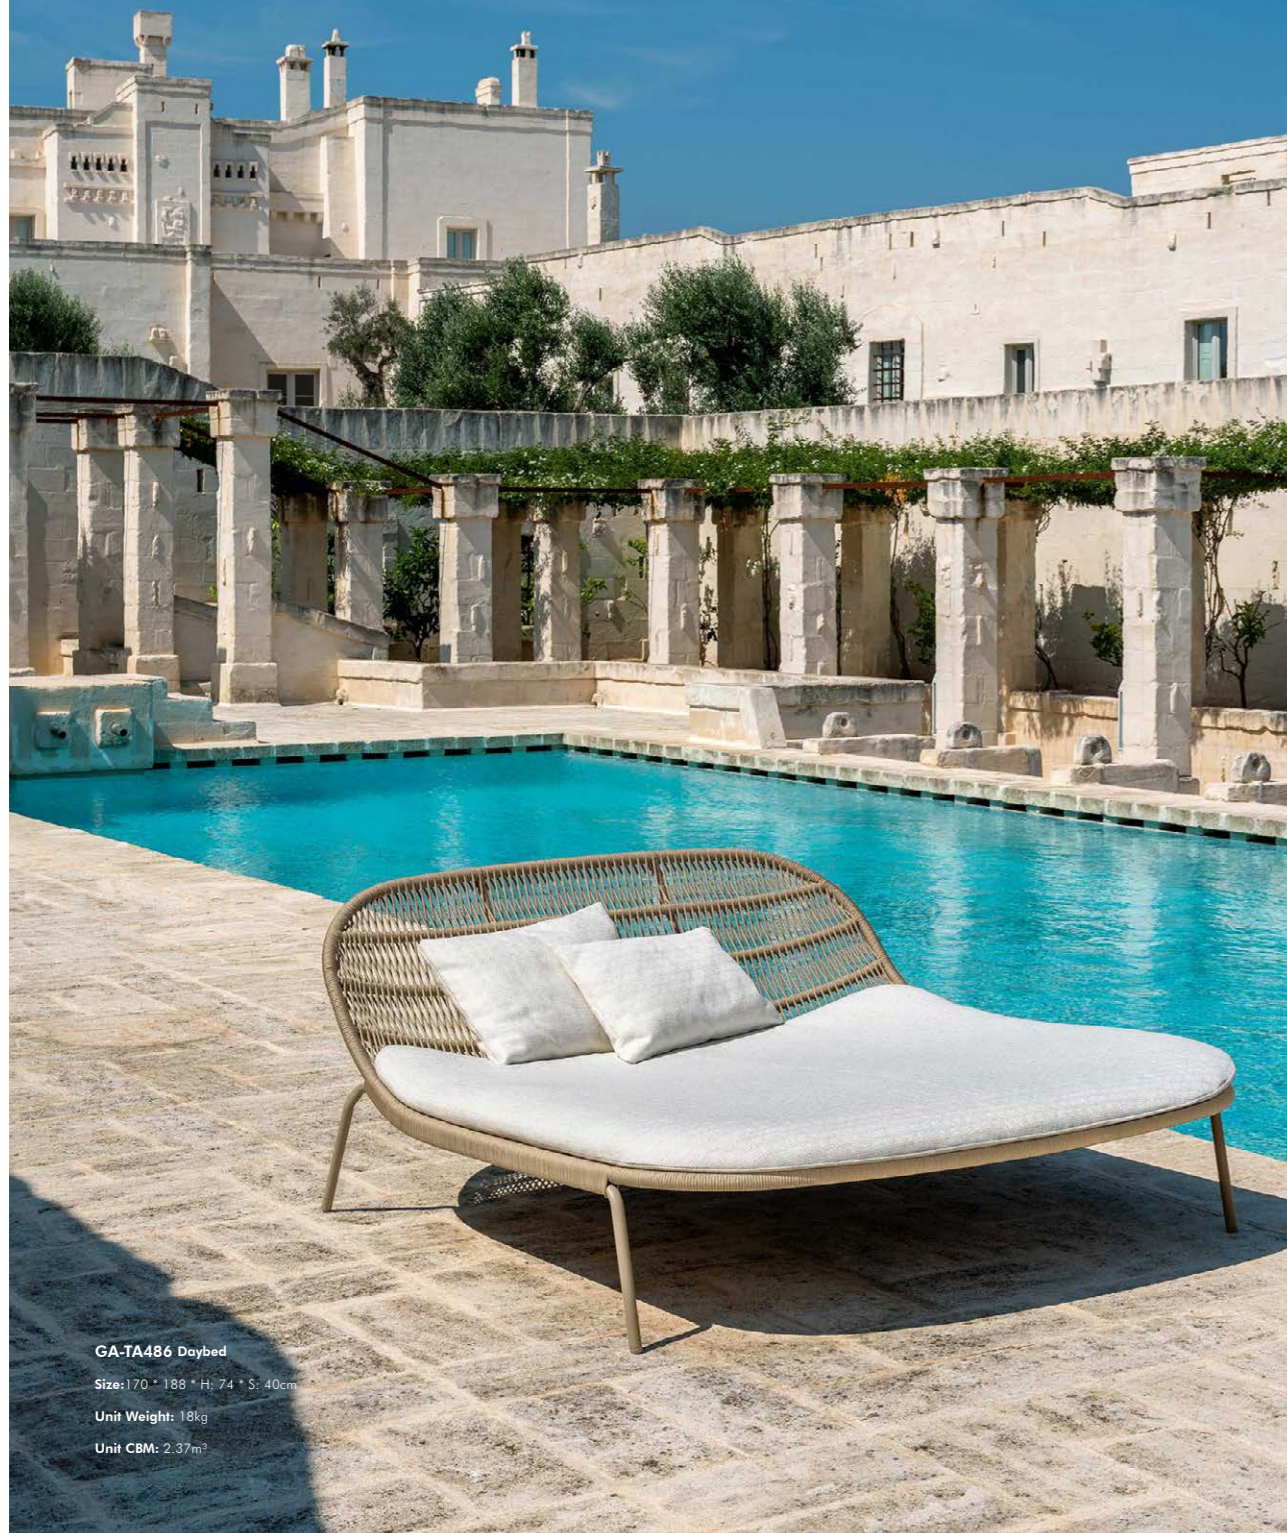

GA-TA482
Corner Table
Size: 70 * 70 * H: 40cm
Unit Weight: 15kg
Unit CBM: 0.15m³

GA-TALENT COLLECTIONS

GA-TA485 Relaxing Chair
Size: 160 * 125 * H: 100 * S: 43cm
Unit Weight: 21kg
Unit CBM: 2m³

GA-TALENT , COLLECTIONS