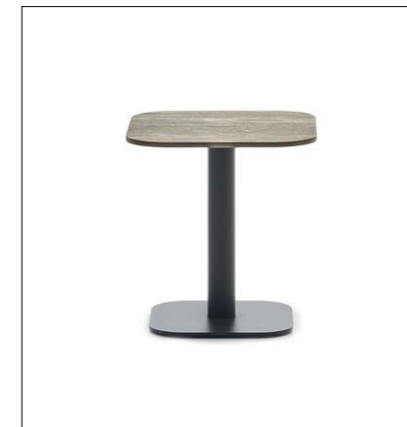

GA-KO335
Size:
Length: 41/16.14"
Width: 41/16.14"
Height: 44/17.32"
Unit CBM: 0.073m³