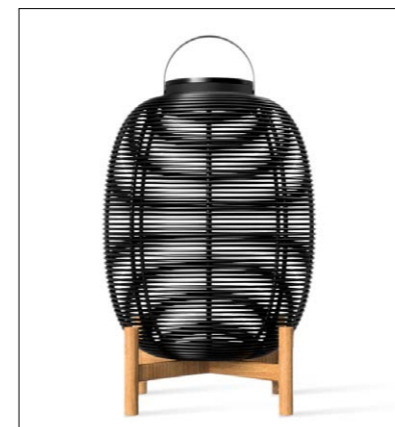

GA-LA5723B

Size:
Width: 23/9.1"
Depth: 23/9.1"
Height: 22/8.7"

Unit Weight: 1.7kg

GA-VIN COLLECTIONS

GA-VI6781

Size:
Diameter: ϕ 47/18.5"
Height: 59/23.23"

GA-VI6782

Size:
Diameter: ϕ 35/13.78"
Height: 41/16.14"

GA-VI6783

Size:
Diameter: ϕ 47/18.5"
Height: 69/27.17"

GA-VI6784

Size:
Diameter: ϕ 35/13.78"
Height: 59/23.23"

GA-VI6785

Size:
Diameter: ϕ 47/18.5"
Height: 69/27.17"

GA-VI6786

Size:
Diameter: ϕ 35/13.78"
Height: 59/23.23"