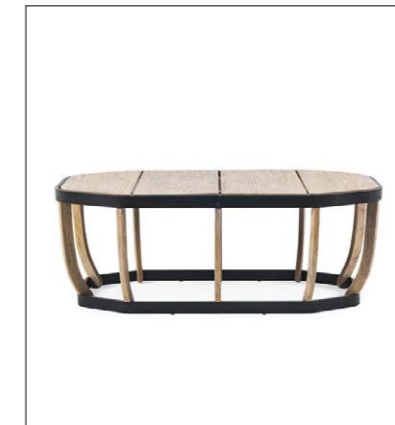

GA-ET312
Lounge Armchair
Size: 97*85*H: 77*5: 41cm
Unit Weight: 36kg
Unit CBM: 0.68m³

GA-ED332
Small Coffee Table
Size:
φ 50 * H: 50cm
Unit Weight: 13kg
Unit CBM: 0.2m³

GA-ED332
Large Coffee Table
Size:
110 * 57 * H: 40cm
Unit Weight: 25kg
Unit CBM: 0.41m³