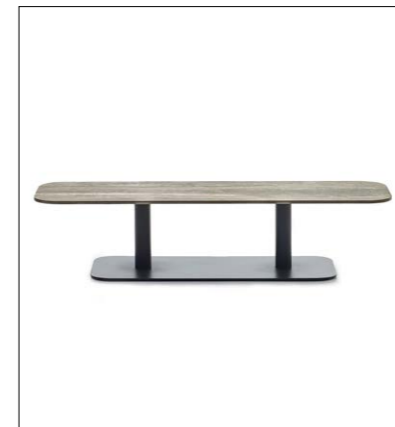

GA-KO334
Size:
Length: 129/50.79"
Width: 45/17.72"
Height: 31/12.2"
Unit CBM: 0.18m³