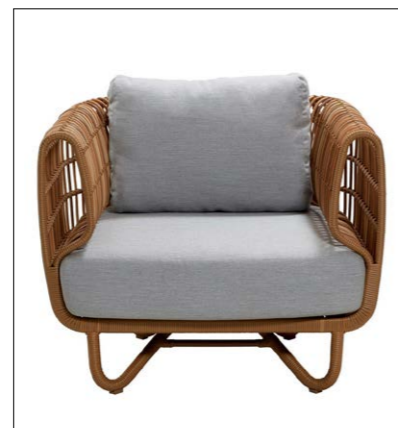

Size: 58 * 55 * H: 72cm

GA-CANE, COLLECTIONS

GA-C01

Size:
Width: 162/63.8"
Depth: 84/33.1"
Height: 79/31.2"
Seat Height: 40/15.8"
Seat depth: 50/19.7"

Unit Weight: 23.8kg

Unit CBM: 1.07m³

GA-C02

Size:
Width: 90/35.43"
Depth: 81/31.9"
Height: 74/29.2"
Seat Height: 40/8.7"
Seat depth: 68/26.8"