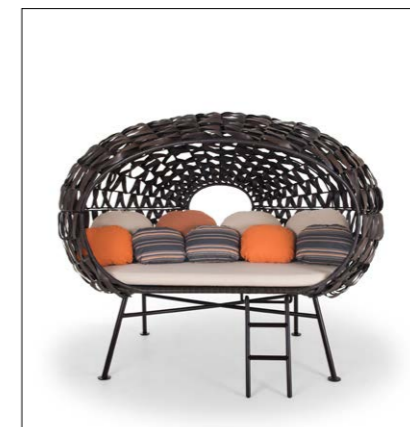

GA-KEN95

Size:
Length: 264/104"
Width: 156/61.42"
Height: 206/81.1"
Unit Weight: 151kg
Unit CBM: 4.42m³