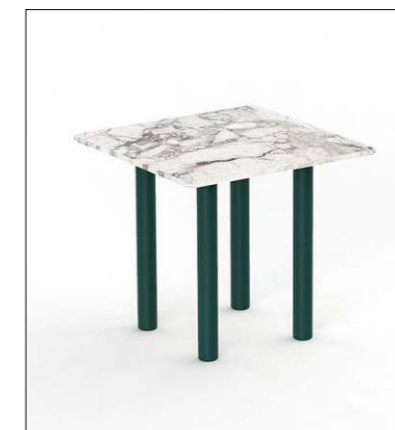

GA-TA483
Sunbed
Size: 156*76*H: 78*S: 40cm
Unit Weight: 6.5kg
Unit CBM: 0.95m³

GA-TA483
Corner Table
Size: 50 * 50 * H: 45cm
Unit Weight: 15kg
Unit CBM: 0.15m³