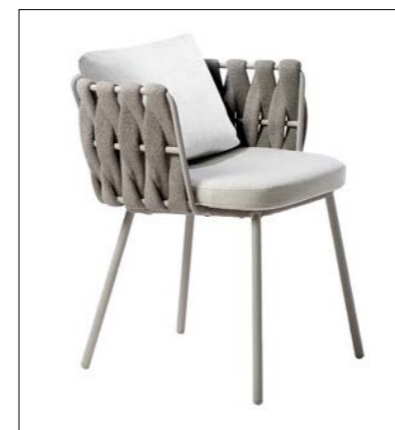

GA-TRUDA COLLECTIONS

GA-TR514 Dining Armchair
Size: 65*59*H: 71*S: 42.5cm
Unit Weight: 26kg
Unit CBM: 0.47m³