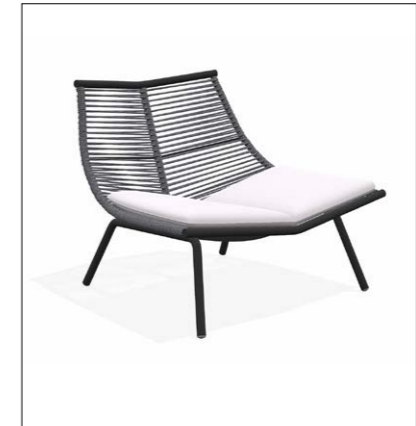

GA-ED332
Lounge chair
Size:
95 * 90 * H: 76 * S: 37cm

GA-ED332
Lounge chair high backrest
Size:
95 * 90 * H: 95 * S: 37cm