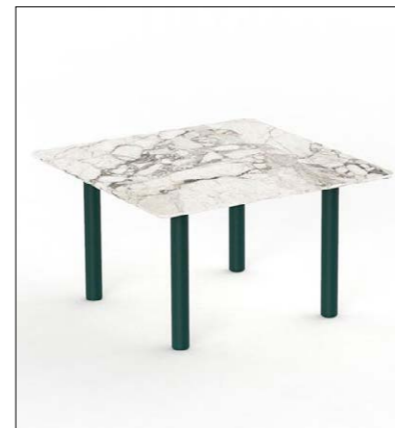

GA-TA071
Sunbed

Size: 202 * 78 * H: 34cm

Unit Weight: 38kg

Unit CBM: 0.53m³

GA-TALENT, COLLECTIONS

GA-TA480
Two Seater Sofa
Size:
140 * 64 * H: 74 * S: 38cm
Unit Weight: 12kg
Unit CBM: 0.68m³

GA-TA480
Single Chair(2pcs/ctn)
Size:
72 * 63 * H: 74 * S: 38cm
Unit Weight: 6kg
Unit CBM: 0.35m³