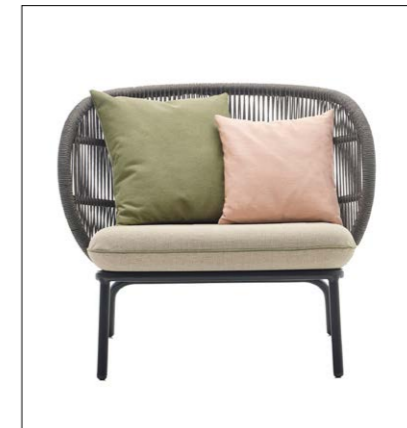

GA-KO331
Size:
Width: 96/37.8"
Depth: 80/31.5"
Height: 78/30.71"
Seat Height: 42/16.54"
Seat depth: 63/24.8"
Unit CBM: 0.6m³