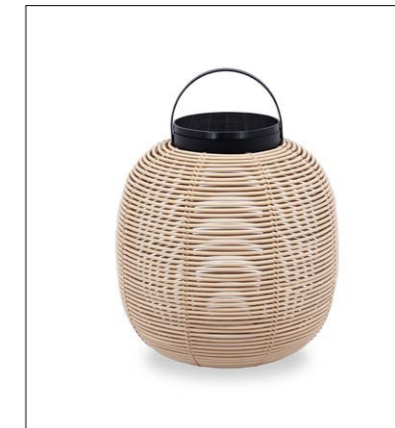

GA-LA5723B

Size:
Width: 23/9.1"
Depth: 23/9.1"
Height: 22/8.7"

Unit Weight: 1.7kg

GA-VIN COLLECTIONS

GA-VI6781

Size:
Diameter: ϕ 47/18.5"
Height: 59/23.23"

GA-VI6782

Size:
Diameter: ϕ 35/13.78"
Height: 41/16.14"

GA-VI6783

Size:
Diameter: ϕ 47/18.5"
Height: 69/27.17"

GA-VI6784

Size:
Diameter: ϕ 35/13.78"
Height: 59/23.23"

GA-VI6785

Size:
Diameter: ϕ 47/18.5"
Height: 69/27.17"

GA-VI6786

Size:
Diameter: ϕ 35/13.78"
Height: 59/23.23"