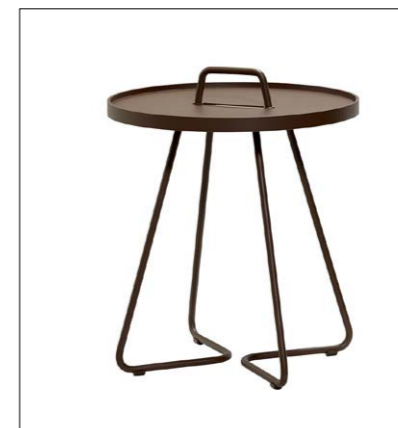

Unit Weight: 16.3kg

Unit CBM: 0.53m³

GA-C03

Size:
Width: 85/33.5"
Depth: 80/33.1"
Height: 72/31.5"
Seat Height: 40/15.7"
Seat depth: 48/18.9"

Unit Weight: 9.06kg

Unit CBM: 0.49m³

GA-C04

EX Small:
Diameter: ϕ 37/14.6"
Height: 46.5/18.4"
Unit Weight: 2.19kg
Unit CBM: 0.063m³