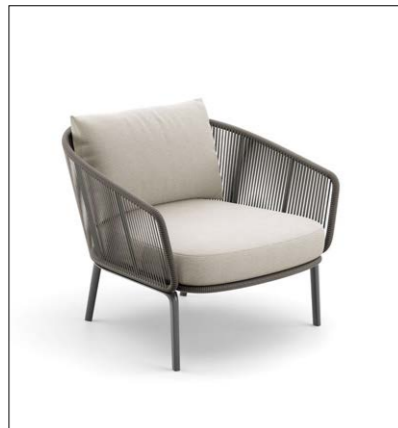

GA-DE180
Lounge Chair
Size:
90*92*H: 76.5*5: 30.5cm
Unit Weight: 9.3kg
Unit CBM: 0.64m³