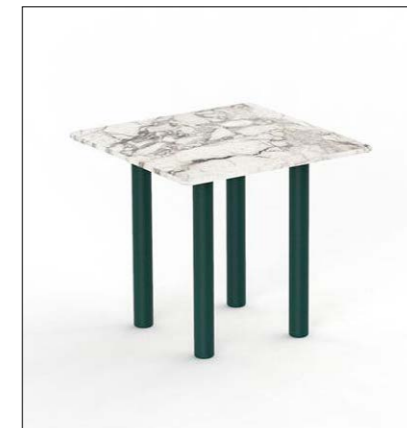

GA-TA480
Coffee Table
Size:
50 * 50 * H: 45cm
Unit Weight: 15kg
Unit CBM: 0.15m³