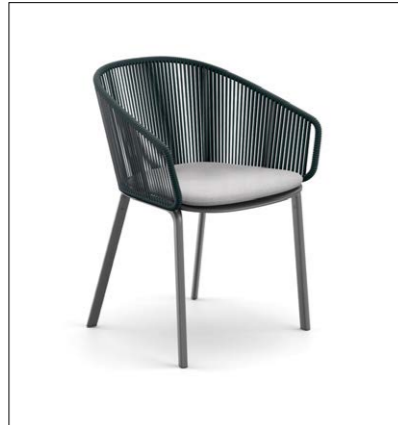

GA-DEIFT COLLECTIONS

GA-DE181
Dining Chair
Size: 60.5*55.5*H: 76.5*S: 45 cm
Unit Weight: 5.9kg
Unit CBM: 0.26m³