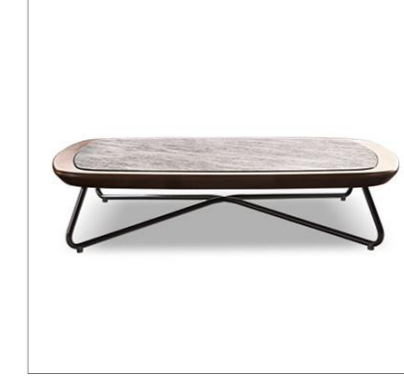

GA-RV975
Outdoor Coffee Table

Size:
Length: 100/39.4"
Width: 100/39.4"
Height: 23.5/9.3"
Unit Weight:30.0kg
Unit CBM:0.2350m³