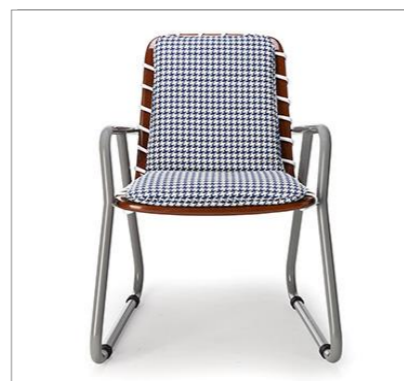

GA-SU137

Outdoor Dining Chair

Size:
Length: 65/26"
Width: 70/27.6"
Height: 85/33.5"
Seat height: 45/17.7"

Unit Weight: 8.0kg

Unit CBM: 0.3868m³