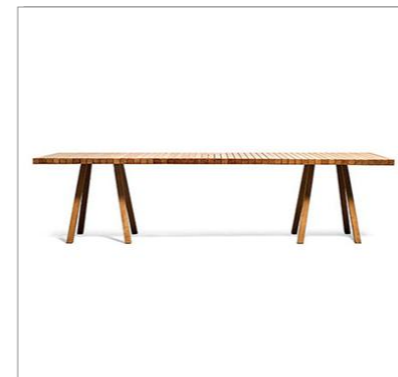

GA-MO127
Outdoor Dining Table
Size:
Length: 300/118.1"
Width: 90/35.4"
Height: 75/29.5"
Unit Weight: 134.0kg
Unit CBM: 2.2127m³