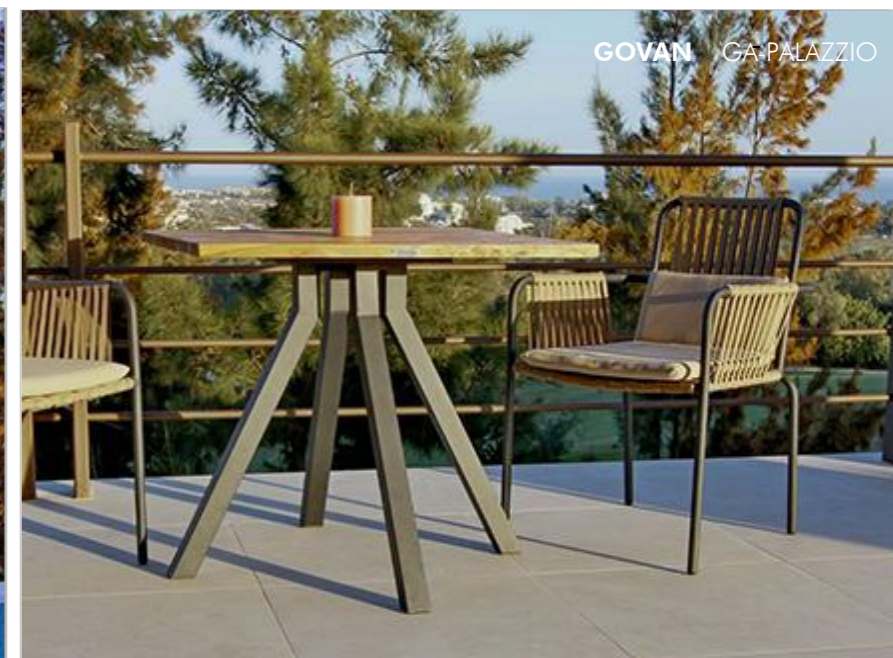

GA-PALAZZIO COLLECTIONS

GA-PA210
Outdoor Two Seater Sofa
Size:
Width: 130/51.2"
Depth: 73/28.7"
Height: 84/33.1"
Unit Weight: 20.0kg
Unit CBM: 0.7972m³