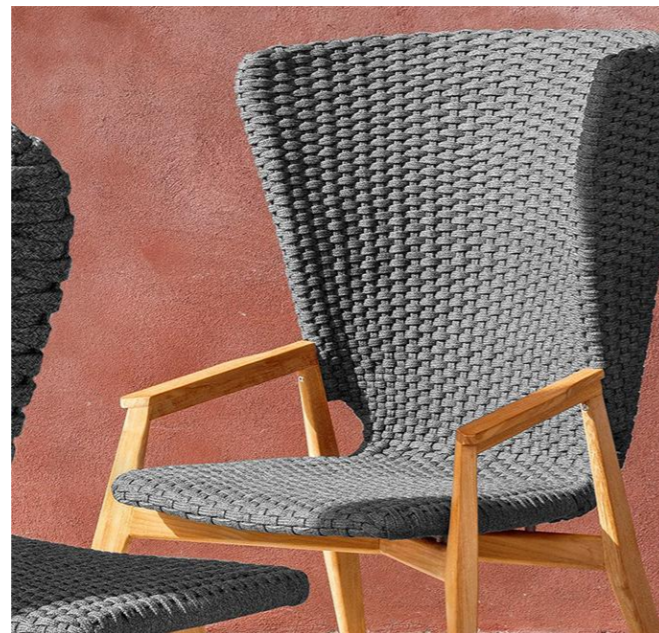

Govan Outdoor Furniture is made in several different materials; Durable Aluminium, Teak Wood, outdoor tight(wide) rope, or All Weather Wicker cane look synthetic wicker. Our products have the following features: all-weather, UV-resistant, durable, relaxing, stylish and easy to maintain/clean. The best of materials and leading design capabilities makes Govan Outdoor Furniture the first choice by leading designers worldwide. The technical experience of Govan Outdoor Furniture, can ensure that the furniture is supplied on time and does exactly what is was designed for and suits your requirements, value for money is what you order from a Casualife Outdoor Furniture specialist sales consultant. In addition, we also have a QA (Quality Assurance) Specialist to follow up on quality corrections and carry out quality assurance procedures on a daily basis.

Quality: it's a word you hear a lot around Govan Outdoor Furniture, the quality of manufacture means Govan Outdoor Furniture will last for years in all sorts of Outside locations, whether in a beachside location in Fiji or the Hot sun in Dubai, the cold of an Australian ski resort, or tropical location in Tahiti or Brazil you will find casualife Outdoor Furniture the choice of discerning customers worldwide.

Browse inside for our full range of Outdoor Furniture; Sun Umbrellas, Chaise Lounges, Patio sets, Chairs table, Bar and bar stools, in fact everything for exterior furnishings.

Although our products have diversity, but we own and manage every phase of the creation of our furniture, we combWe apply AQL methodology to all our quality checks, ranging from IQC (Incoming Quality Check), IPQC (In-process Quality Check) to OQC (Outgoing Quality Check). We want our quality to be the best. And then, when we are absolutely certain that it is the best, we want it to be even better.

A new name with a big history. We have our own independent manufacturing plant in Foshan, Guangdong, we now have a new identity that reflects a grand tradition of quality and reliability with a fresh approach to design and worldwide marketing and service.

Manufactured under the Outdoor Furniture trade mark, Govan Outdoor Furniture will be recognised internationally as a market leader, establishing and building our products into a formidable force amongst the interior design, architecture and contract trade internationally, and also amongst our retail clientele. Govan Outdoor Furniture will with a broader approach expanded product range. Comfort, longevity, cutting-edge fashion and finishes, innumerable features both obvious and hidden, together with uncompromising quality and expertise in the international marketplace will continue to make Casualife the first name in outdoor furniture.