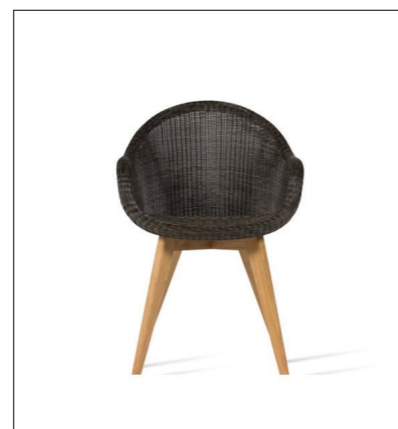

GA-MT235
Outdoor Dining Chair

Size:
Width: 50/19.7"
Depth: 57/22.4"
Height: 83/32.7"

Unit CBM: 0.24m³
MOQ(pcs): 5

GA-MT236
Outdoor Dining Chair

Size:
Width: 58/22.8"
Depth: 60/23.6"
Height: 84/33"

Unit CBM: 0.29m³
MOQ(pcs): 5