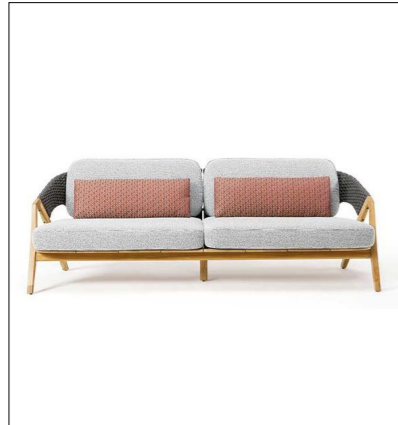

GA-KNIT COLLECTIONS

GA-KN210
Outdoor Three Seater Sofa
Size:
Width: 207/81.4"
Depth: 84/33"
Height: 73/28.7"
Unit CBM: 1.27m³
MOQ(pcs): 5