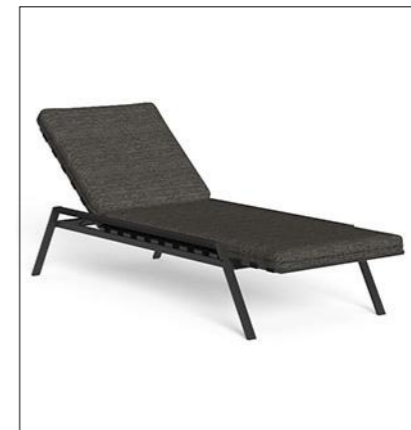

GA-CO428
Outdoor Dining Table
Size:
Length: 240/94.5"
Width: 110/43.3"
Height: 76/30"
Unit CBM: 2.01m³
Unit Weight: 30.00kg

GA-CO430
Outdoor Sunbed
Size:
Length: 198/78"
Depth: 78/30.7"
Height: 39/15.4"
Unit CBM: 0.60m³
Unit Weight: 22.00kg