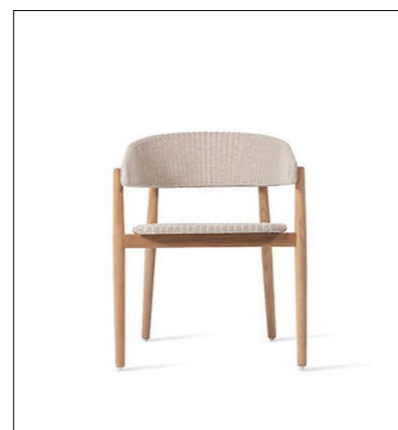

GA-MT236
Outdoor Dining Chair

Size:
Width: 58/22.8"
Depth: 60/23.6"
Height: 84/33"

Unit CBM: 0.29m³
MOQ(pcs): 5