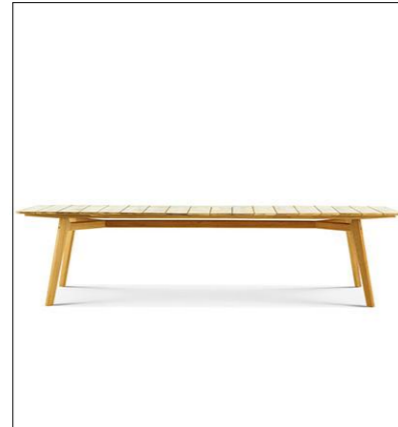

GA-KN217
Rectangular Dining Table
Size:
Width: 200/78.7"
Depth: 100/39.3"
Height: 76/30"
Unit CBM: 1.52m³
MOQ(pcs): 5

GA-KN217B
XL Rectangular Dining Table
Size:
Width: 263/103.5"
Depth: 110/43.3"
Height: 76/30"
Unit CBM: 2.20m³
MOQ(pcs): 5