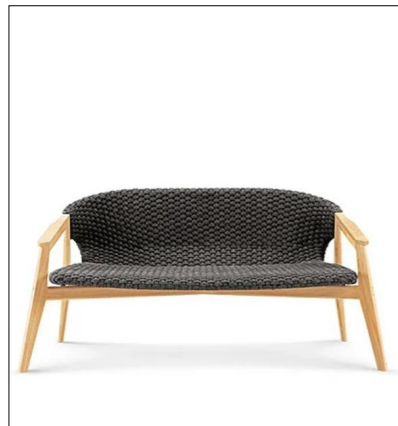

GA-KN212
Outdoor Two Seater Sofa
Size:
Width: 133/52.3"
Depth: 70/27.5"
Height: 63/24.8"
Unit CBM: 0.59m³
MOQ(pcs): 5