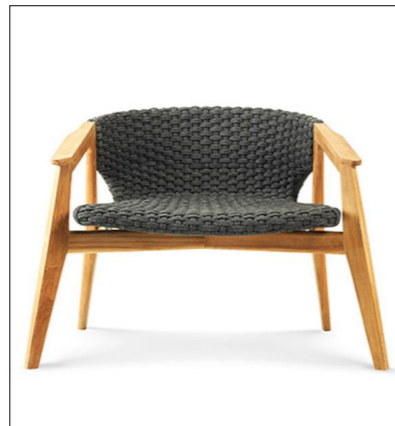

GA-KN212
Outdoor Two Seater Sofa
Size:
Width: 133/52.3"
Depth: 70/27.5"
Height: 63/24.8"
Unit CBM: 0.59m³
MOQ(pcs): 5

GA-KN213
Outdoor Lounge Armchair
Size:
Width: 74/29.1"
Depth: 70/27.5"
Height: 63/24.8"
Unit CBM: 0.33m³
MOQ(pcs): 5