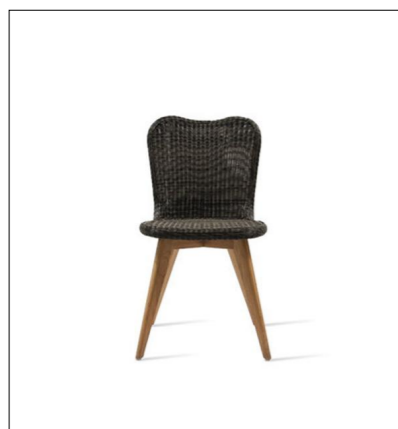

GA-MT235
Outdoor Dining Chair

Size:
Width: 50/19.7"
Depth: 57/22.4"
Height: 83/32.7"

Unit CBM: 0.24m³
MOQ(pcs): 5