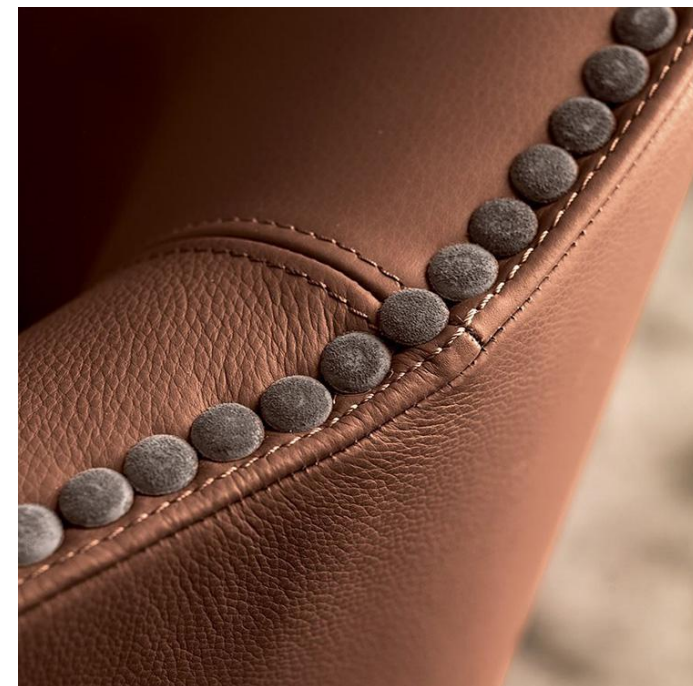

- LC001
- Material:Nubuck Fabric or Velvet Fabric+Solid Wood Frame++Cherry Burl Wood back in piano finish

- LC002
- Material:Nubuck Fabric or Velvet Fabric
Wood Frame+ Stainless Steel Leg

- LC003
- Material:Nubuck Fabric or Velvet Fabric
+Solid Wood Frame+Solid Wood Leg

- LC004
- Material:Nubuck Fabric/Velvet Fabric
+Solid Wood Frame+ Stainless Steel Leg

- LC005
- Material:Nubuck Fabric/Velvet Fabric+ Solid Wood+ Plywood+Stainless Steel

- LC006
- Material:Velvet Fabric or Nubuck
Fabric+Solid Wood Frame+Stainless Steel
Leg