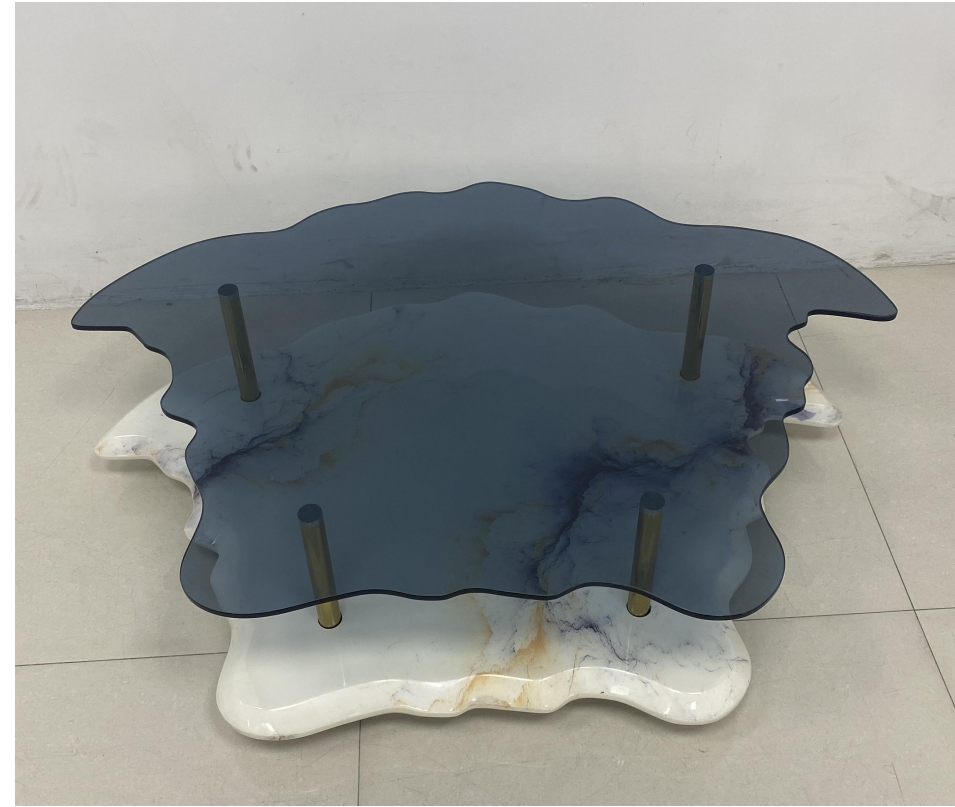

- LCT063 D900*400
- Material: Natural Black Lauren Gold Marble +Stainless Steel

- LCT064 1200*800*400
- Material: Natural Marble+ Plywood with Vener+ Stainless Steel

- LCT065
- D900*400
- Material:Microfibe Leather or Nubuck Leather+Stainless Steel

- LCT066
- 1200*870*320
- Material:Stainless Steel +Tempered Glass +Natural Marble

- LCT067
- D400*500/D600*400/D600*300
- Material:Stainless Steel

- LCT068
- 1300*700*450
- Material:Stainless Steel + Artificial Marble Top