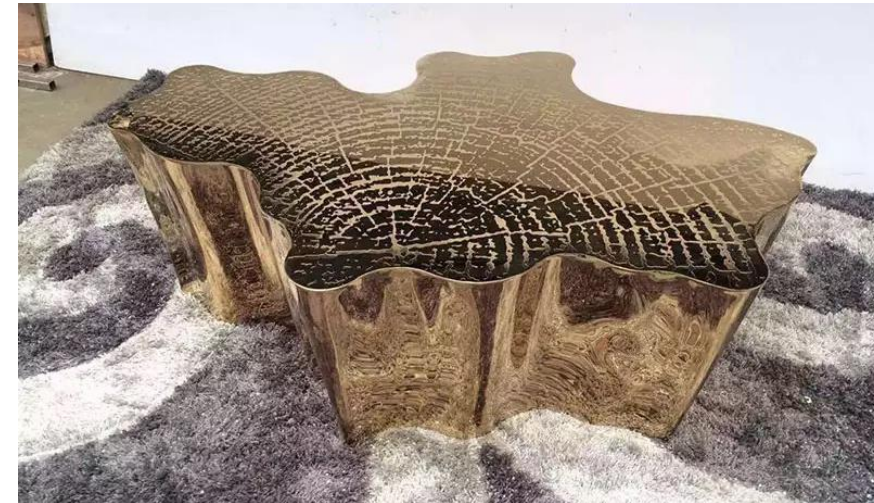

- LCT005
- 1200*600*420
- Material:Stainless Steel+ Marble Top

- LCT006
- 1000*1000*420mm
- Material: Artificial Marble + Stainless Steel

- LCT007
- D1200*360
D450*550
- Material:Stainless Steel+ Plywood+Artificial Marble Top

- LCT008
- 1150*700*265mm
- Material:Stainless Steel +Painting

- LCT008-1
- 1150*700*265mm
- Material:Stainless Steel +Painting

- LCT009
- 600*550 *3pcs
900*450*1pc
- Material:Artificial Marble + Brushed
Stainless Steel

- LCT010
- D1000*380
- Material:Brich Woodd with Veneer and Piant

- LCT011
- 1200*1200*450
- Material:Glossy Stainless Steel

- LCT012
- 1300*800*400mm
- Material:Glossy Stainless Steel

- LCT013
- D500*600/400*320*450
- Material:Glossy Stainless Steel