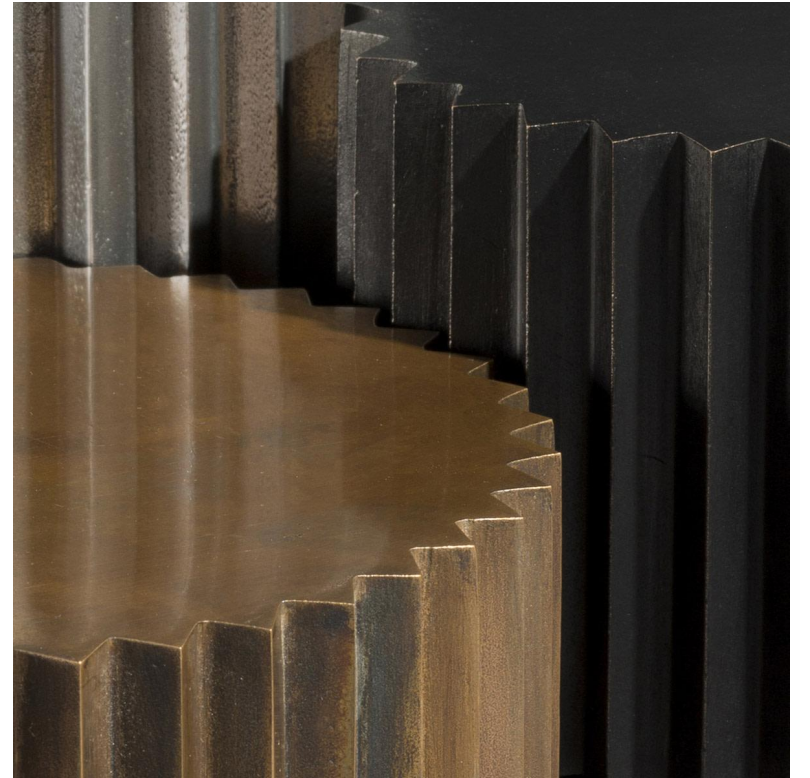

- LCT171
- D840*300
- D600*420
- D360*600
- Material:Stainless Steel+Painting