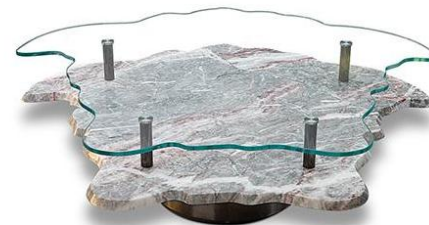

- LCT066
- 1200*870*320
- Material:Stainless Steel +Tempered Glass +Natural Marble