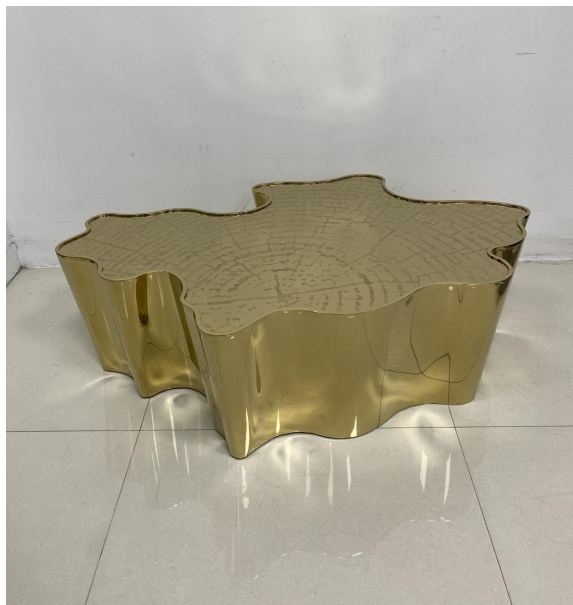

- LCT012
- 1300*800*400mm
- Material:Glossy Stainless Steel