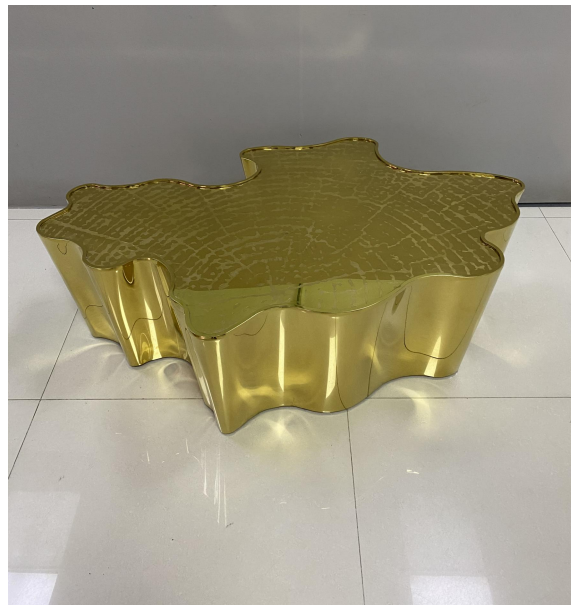

- LCT012
- 1300*800*400mm
- Material:Glossy Stainless Steel