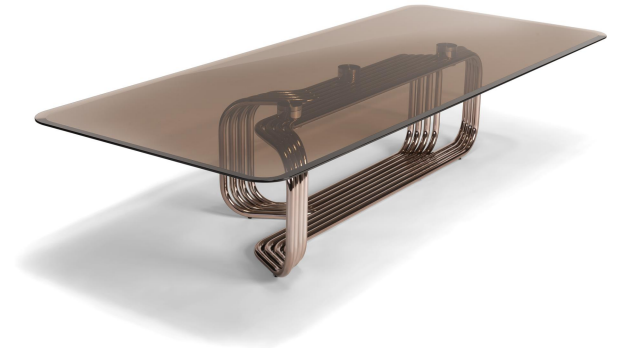

- LCT149
- 1500*600*380
- Material:Glass+Stainless Steel