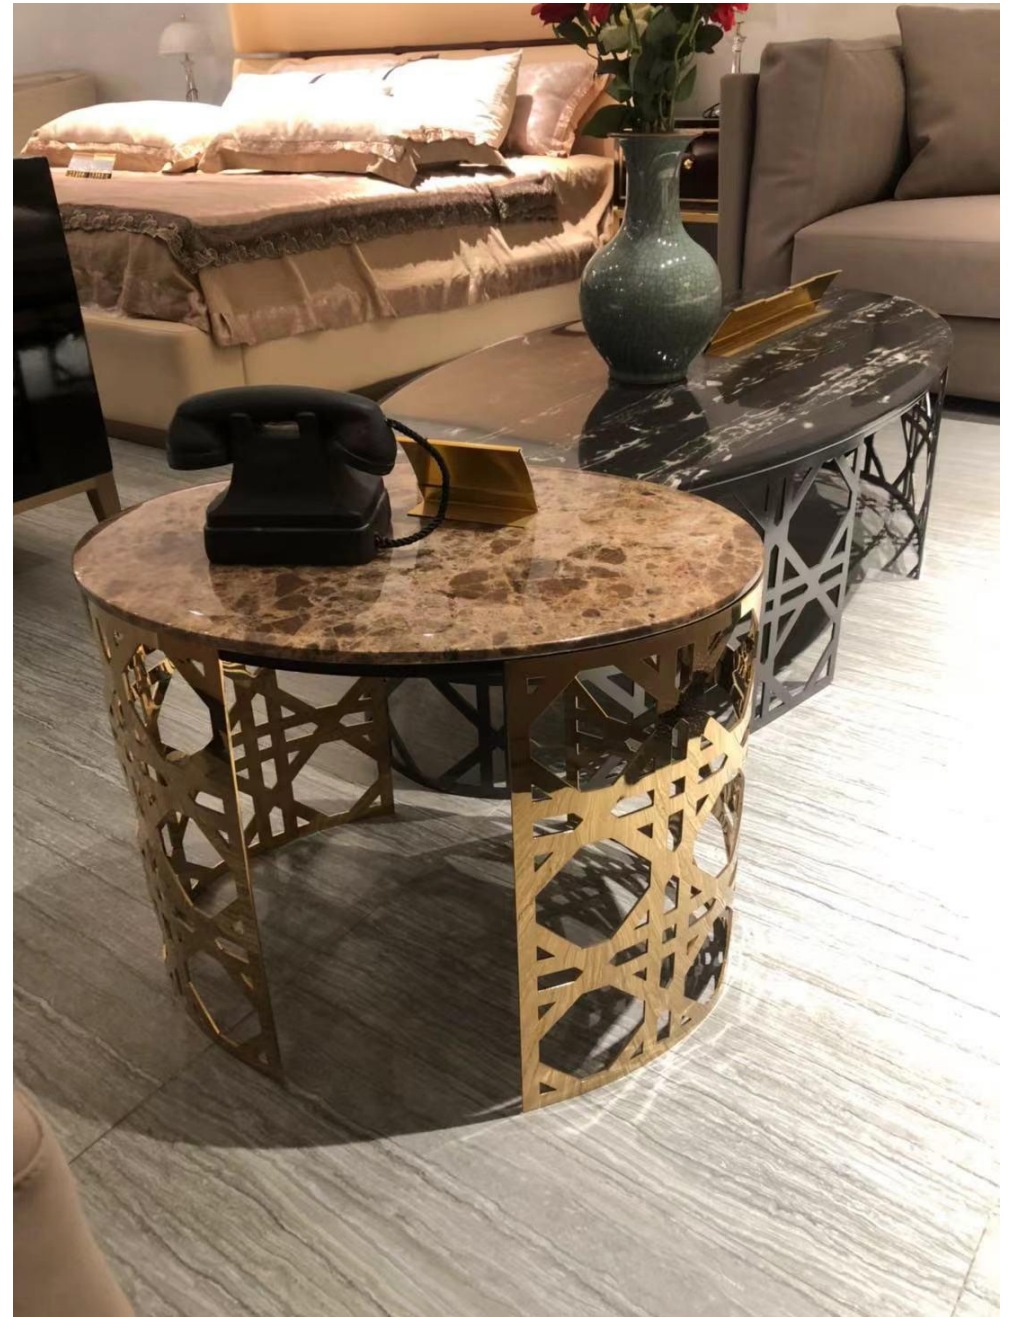

- LCT066
- 1200*870*320
- Material:Stainless Steel +Tempered Glass +Natural Marble

- LCT067
- D400*500/D600*400/D600*300
- Material:Stainless Steel

- LCT068
- 1300*700*450
- Material:Stainless Steel + Artificial Marble Top