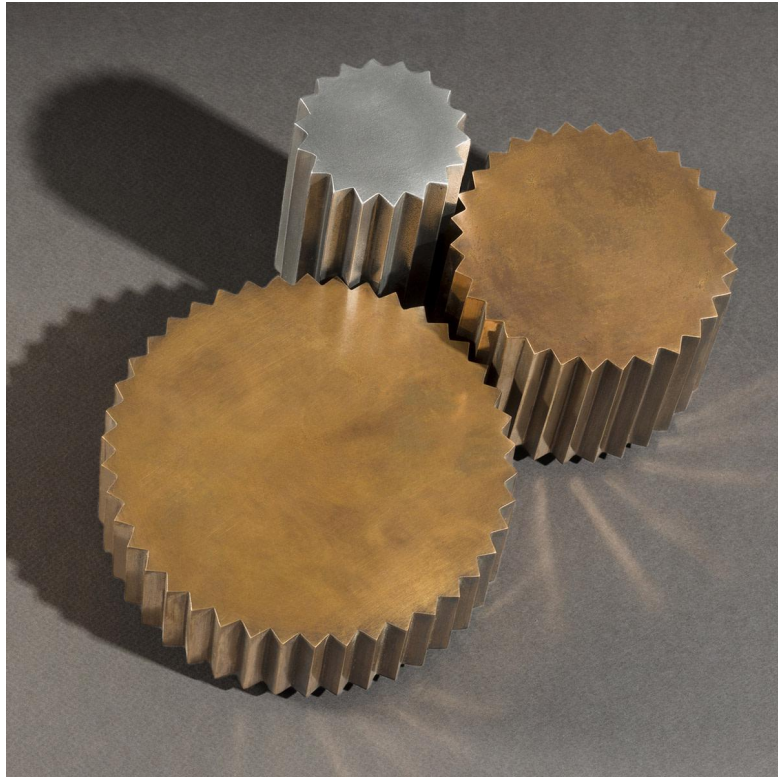

- LCT171
- D840*300
- D600*420
- D360*600
- Material:Stainless Steel+Painting