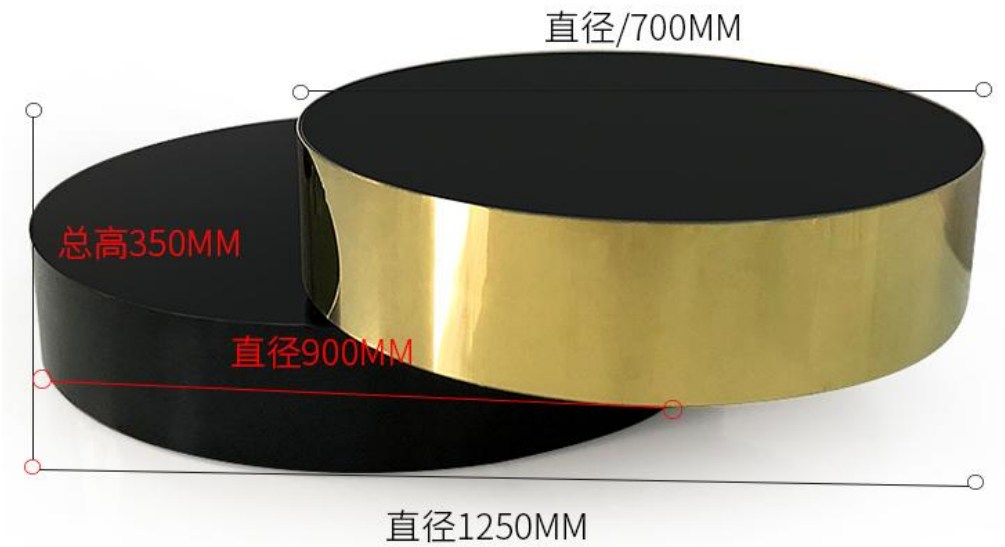

- LCT001
- Size:1200*800*265
- Material:Stainless Steel +Paint

- LCT002
- Size:1400*700*400
- Material:Stainless Steel + Marble Top

- LCT003
- DD800*420
D450*550
- Material:Articial Marble + Stainless Steel

- LCT004
- Top Table D700*160
Base Table D900 *160
- Material:Black Tempered Glass+Brushed
Stainless Steel

- LCT004-1
- Material:Black Tempered Glass+
Brushed Stainless Steel

- LCT004-2
- Material:Marble +Brushed Stainless Steel

- LCT005
- 1200*600*420
- Material:Stainless Steel+ Marble Top

- LCT006
- 1000*1000*420mm
- Material: Artificial Marble + Stainless Steel

- LCT007
- D1200*360
D450*550
- Material:Stainless Steel+ Plywood+Artificial Marble Top