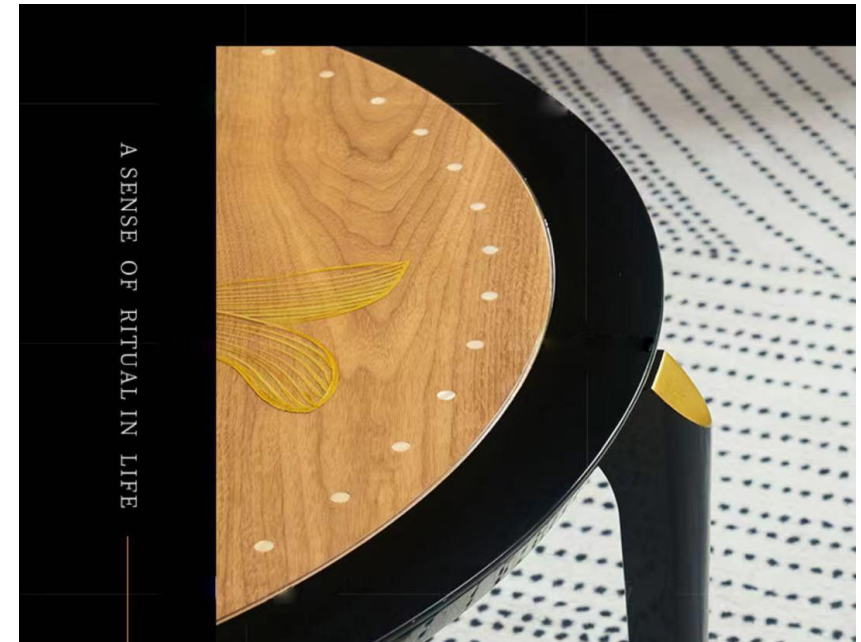

A SENSE OF RITUAL IN LIFE