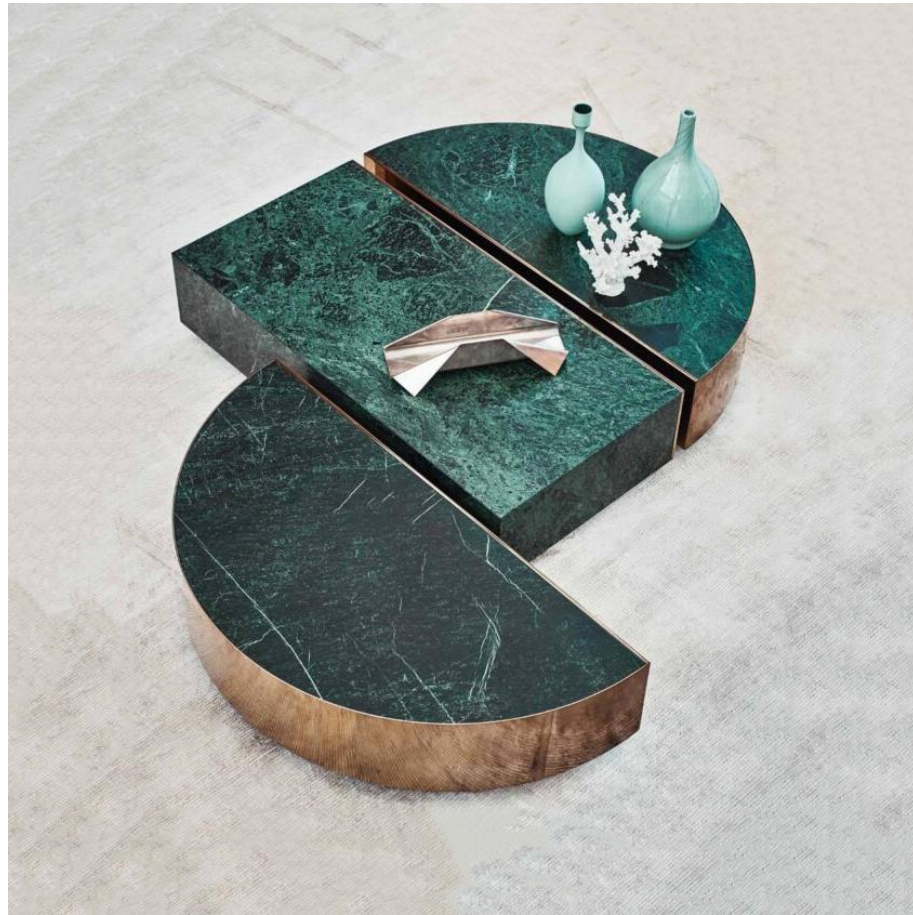

- LCT094
- D100*R50*H240 *2pcs
- 1000*500*240
- Material:Sintered stone + Stainless Steel