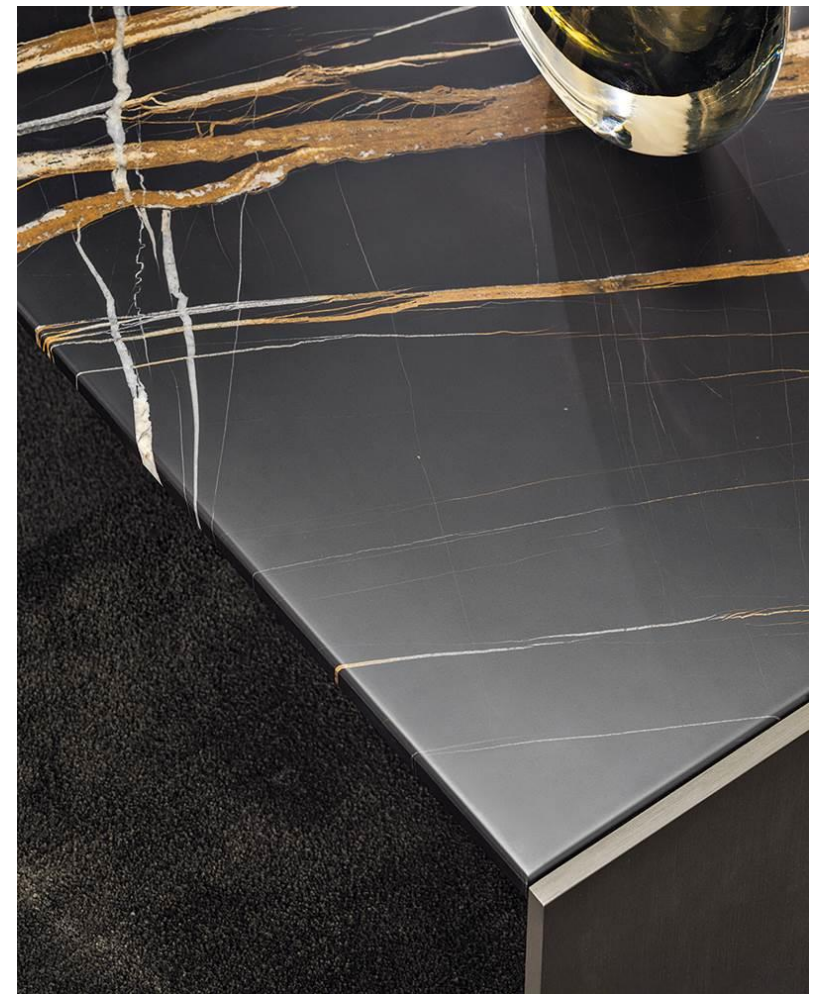

- LCT168
- 800*800*280
- Material:Natural Marble+ Stainless Steel