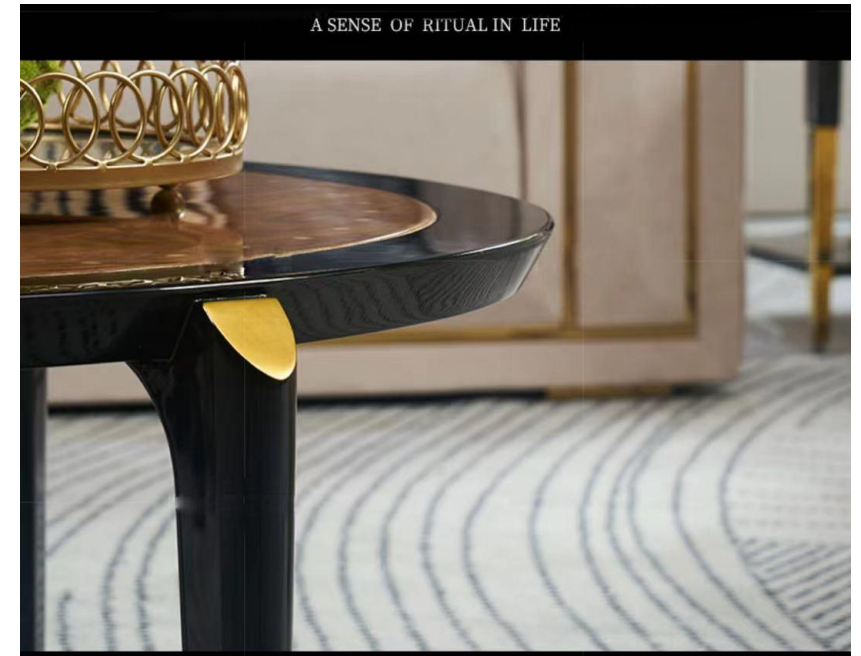

A SENSE OF RITUAL IN LIFE