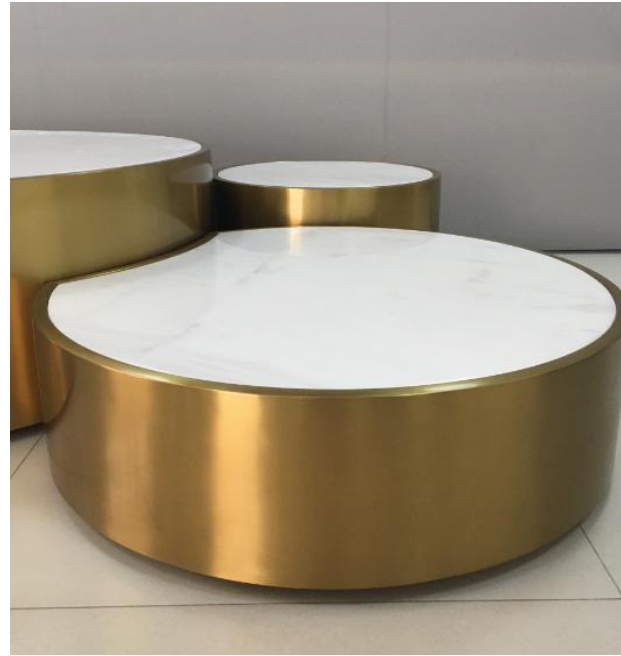

- LCT024-2
- Material:Natural Marble+Brushed Stainless Steel