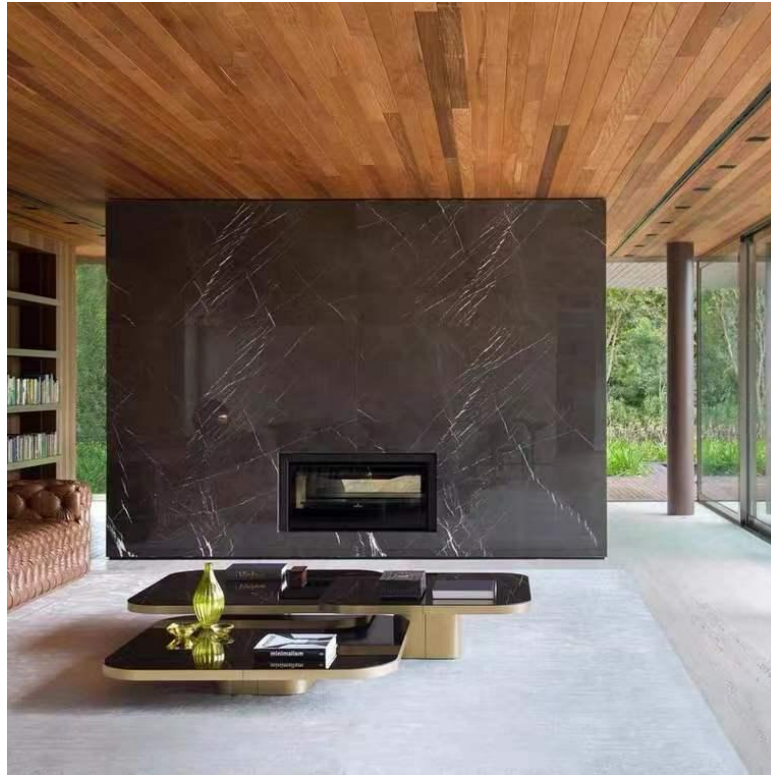

- LCT080
- 1200*700*350
- 1000*600*400
- 700*500*450
- Material: Brown Tempered Glass+ Brushed Stainless Steel