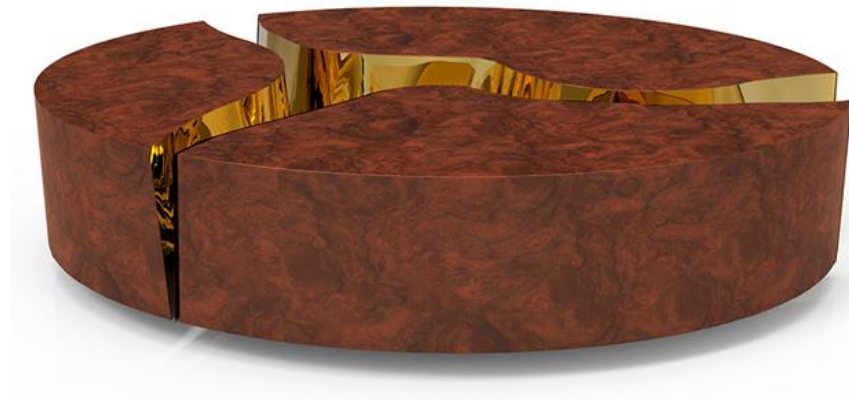

- LCT004
- Top Table D700*160
Base Table D900 *160
- Material:Black Tempered Glass+Brushed
Stainless Steel

- LCT004-1
- Material:Black Tempered Glass+
Brushed Stainless Steel

- LCT004-2
- Material:Marble +Brushed Stainless Steel

- LCT005
- 1200*600*420
- Material:Stainless Steel+ Marble Top

- LCT006
- 1000*1000*420mm
- Material: Artificial Marble + Stainless Steel

- LCT007
- D1200*360
D450*550
- Material:Stainless Steel+ Plywood+Artificial Marble Top

- LCT008
- 1150*700*265mm
- Material:Stainless Steel +Painting

- LCT008-1
- 1150*700*265mm
- Material:Stainless Steel +Painting

- LCT009
- 600*550 *3pcs
900*450*1pc
- Material:Artificial Marble + Brushed
Stainless Steel