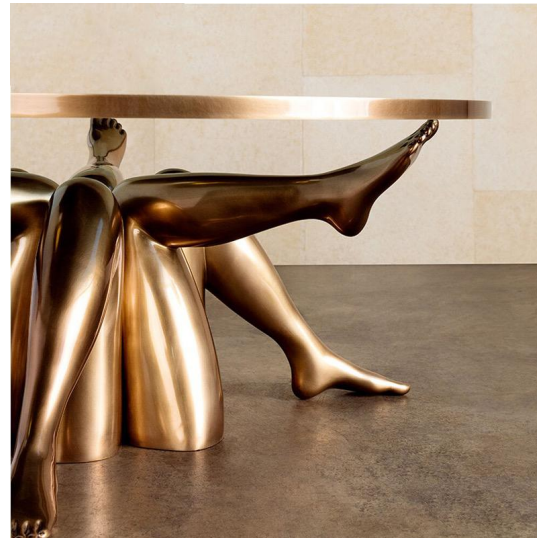

- LCT021
- D1220*430mm
- Brass Base+ Stainless Steel+ Tempered Glass Top