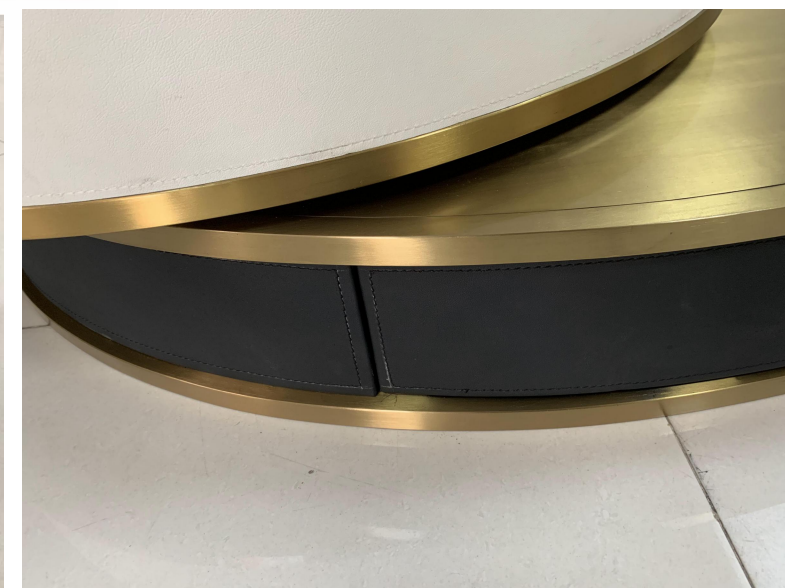

- LCT001
- Size:1200*800*265
- Material:Stainless Steel +Paint

- LCT002
- Size:1400*700*400
- Material:Stainless Steel + Marble Top

- LCT003
- DD800*420
D450*550
- Material:Articial Marble + Stainless Steel

- LCT004
- Top Table D700*160
Base Table D900 *160
- Material:Black Tempered Glass+Brushed
Stainless Steel

- LCT004-1
- Material:Black Tempered Glass+
Brushed Stainless Steel

- LCT004-2
- Material:Marble +Brushed Stainless Steel

- LCT005
- 1200*600*420
- Material:Stainless Steel+ Marble Top

- LCT006
- 1000*1000*420mm
- Material: Artificial Marble + Stainless Steel

- LCT007
- D1200*360
D450*550
- Material:Stainless Steel+ Plywood+Artificial Marble Top