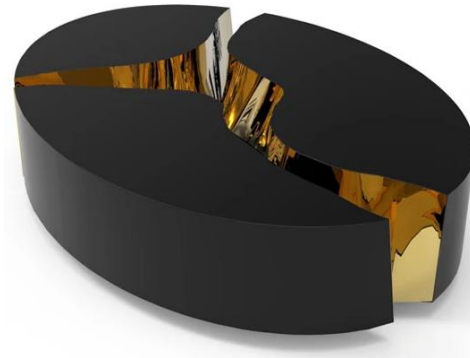

- LCT004
- Top Table D700*160
Base Table D900 *160
- Material:Black Tempered Glass+Brushed
Stainless Steel

- LCT004-1
- Material:Black Tempered Glass+
Brushed Stainless Steel

- LCT004-2
- Material:Marble +Brushed Stainless Steel

- LCT005
- 1200*600*420
- Material:Stainless Steel+ Marble Top

- LCT006
- 1000*1000*420mm
- Material: Artificial Marble + Stainless Steel

- LCT007
- D1200*360
D450*550
- Material:Stainless Steel+ Plywood+Artificial Marble Top

- LCT008
- 1150*700*265mm
- Material:Stainless Steel +Painting

- LCT008-1
- 1150*700*265mm
- Material:Stainless Steel +Painting

- LCT009
- 600*550 *3pcs
900*450*1pc
- Material:Artificial Marble + Brushed
Stainless Steel