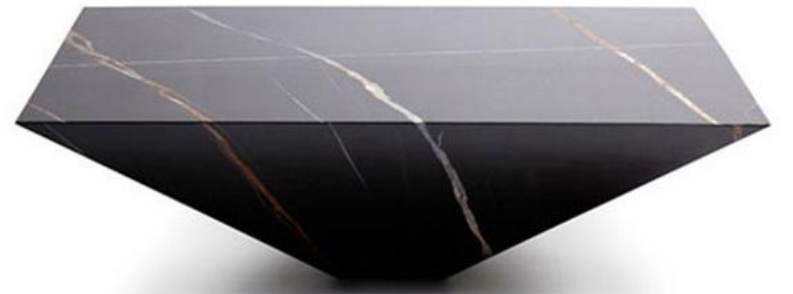

- LCT097
- 1100*1100*350
- Material: Lauren Black Gold Marble