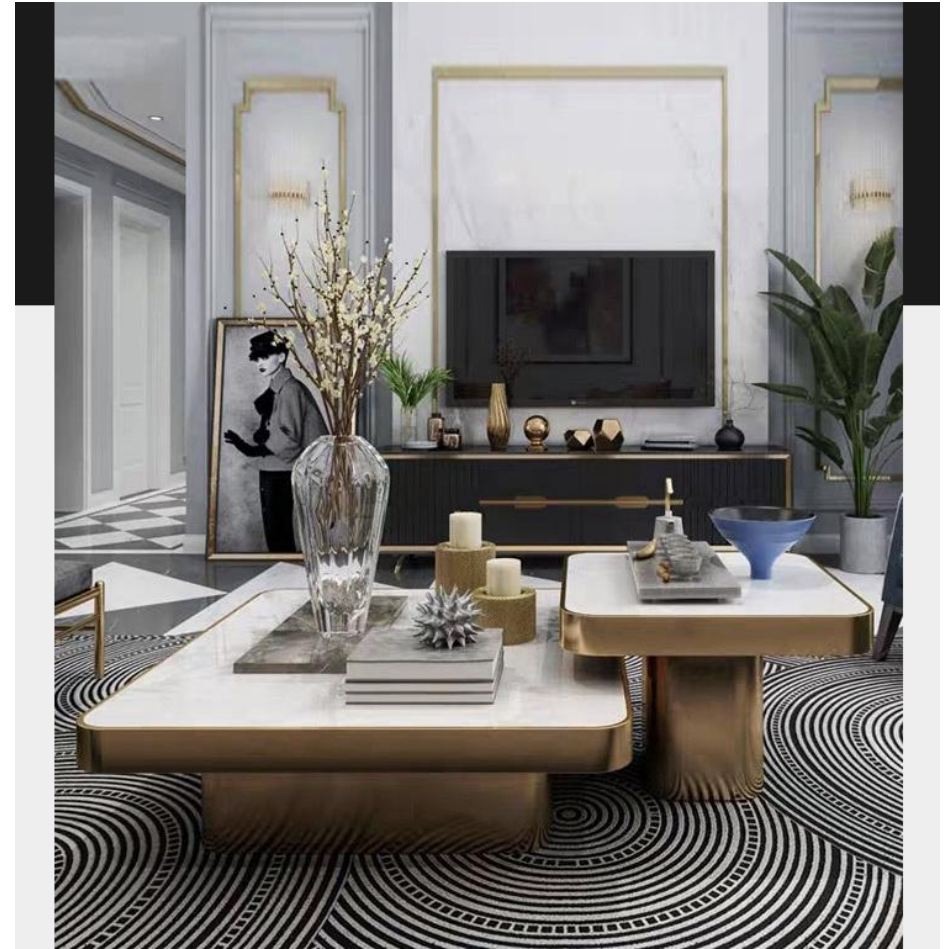

- LCT117
- 900*900*H496
- 700*700*H400
- Material: Natural Marble +Stainless Steel