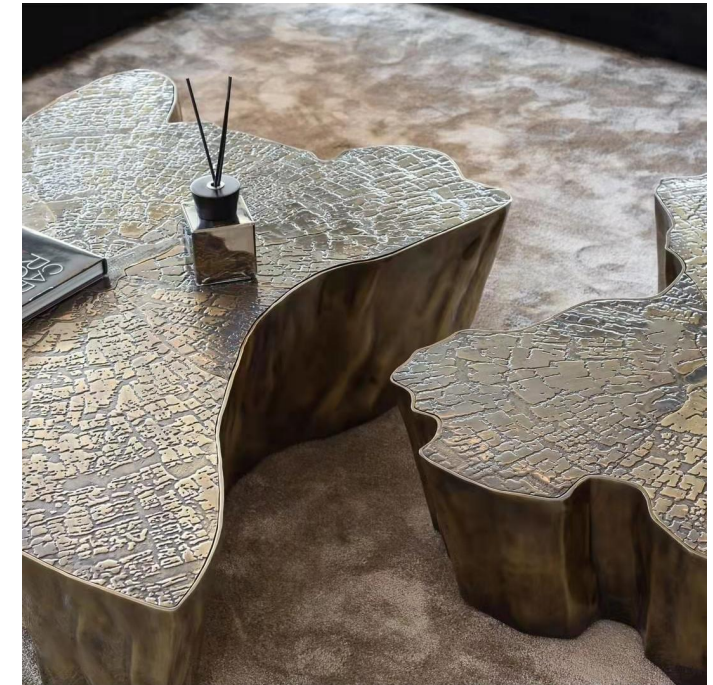

- LCT172
- 1355*1052*320
- Material:Stainless Steel