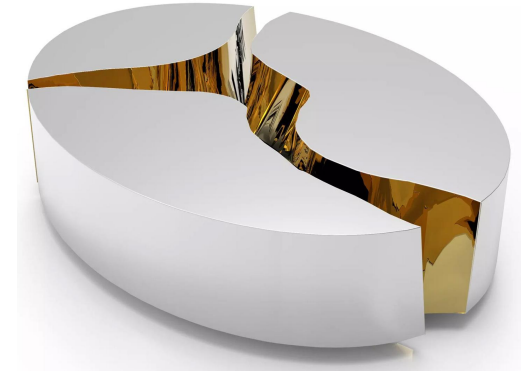

- LCT005
- 1200*600*420
- Material:Stainless Steel+ Marble Top

- LCT006
- 1000*1000*420mm
- Material: Artificial Marble + Stainless Steel

- LCT007
- D1200*360
D450*550
- Material:Stainless Steel+ Plywood+Artificial Marble Top

- LCT008
- 1150*700*265mm
- Material:Stainless Steel +Painting

- LCT008-1
- 1150*700*265mm
- Material:Stainless Steel +Painting

- LCT009
- 600*550 *3pcs
900*450*1pc
- Material:Artificial Marble + Brushed
Stainless Steel