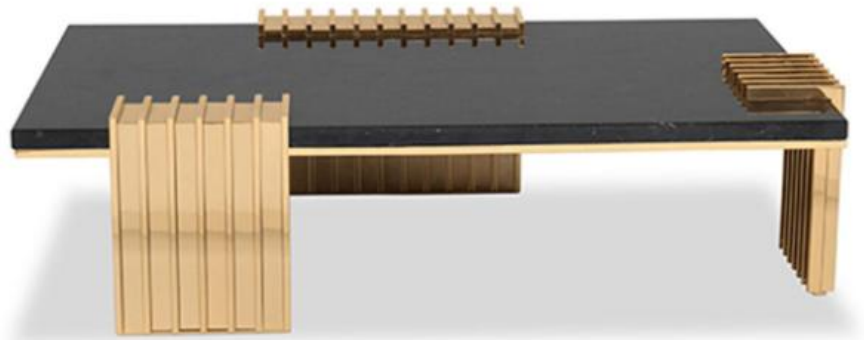

- LCT081
- 1300*700*420
- Material:Natural Marble Top + Stainless Steel