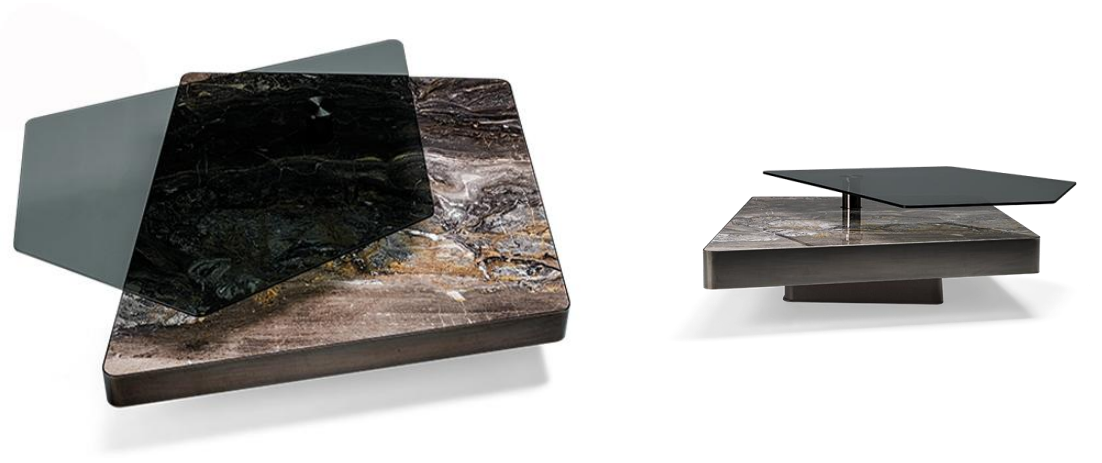

- LCT159
- Bottom 1200*1100*220
- Top 1190*890*330
- Material: Natural Marble+Glass
  +Stainless Steel