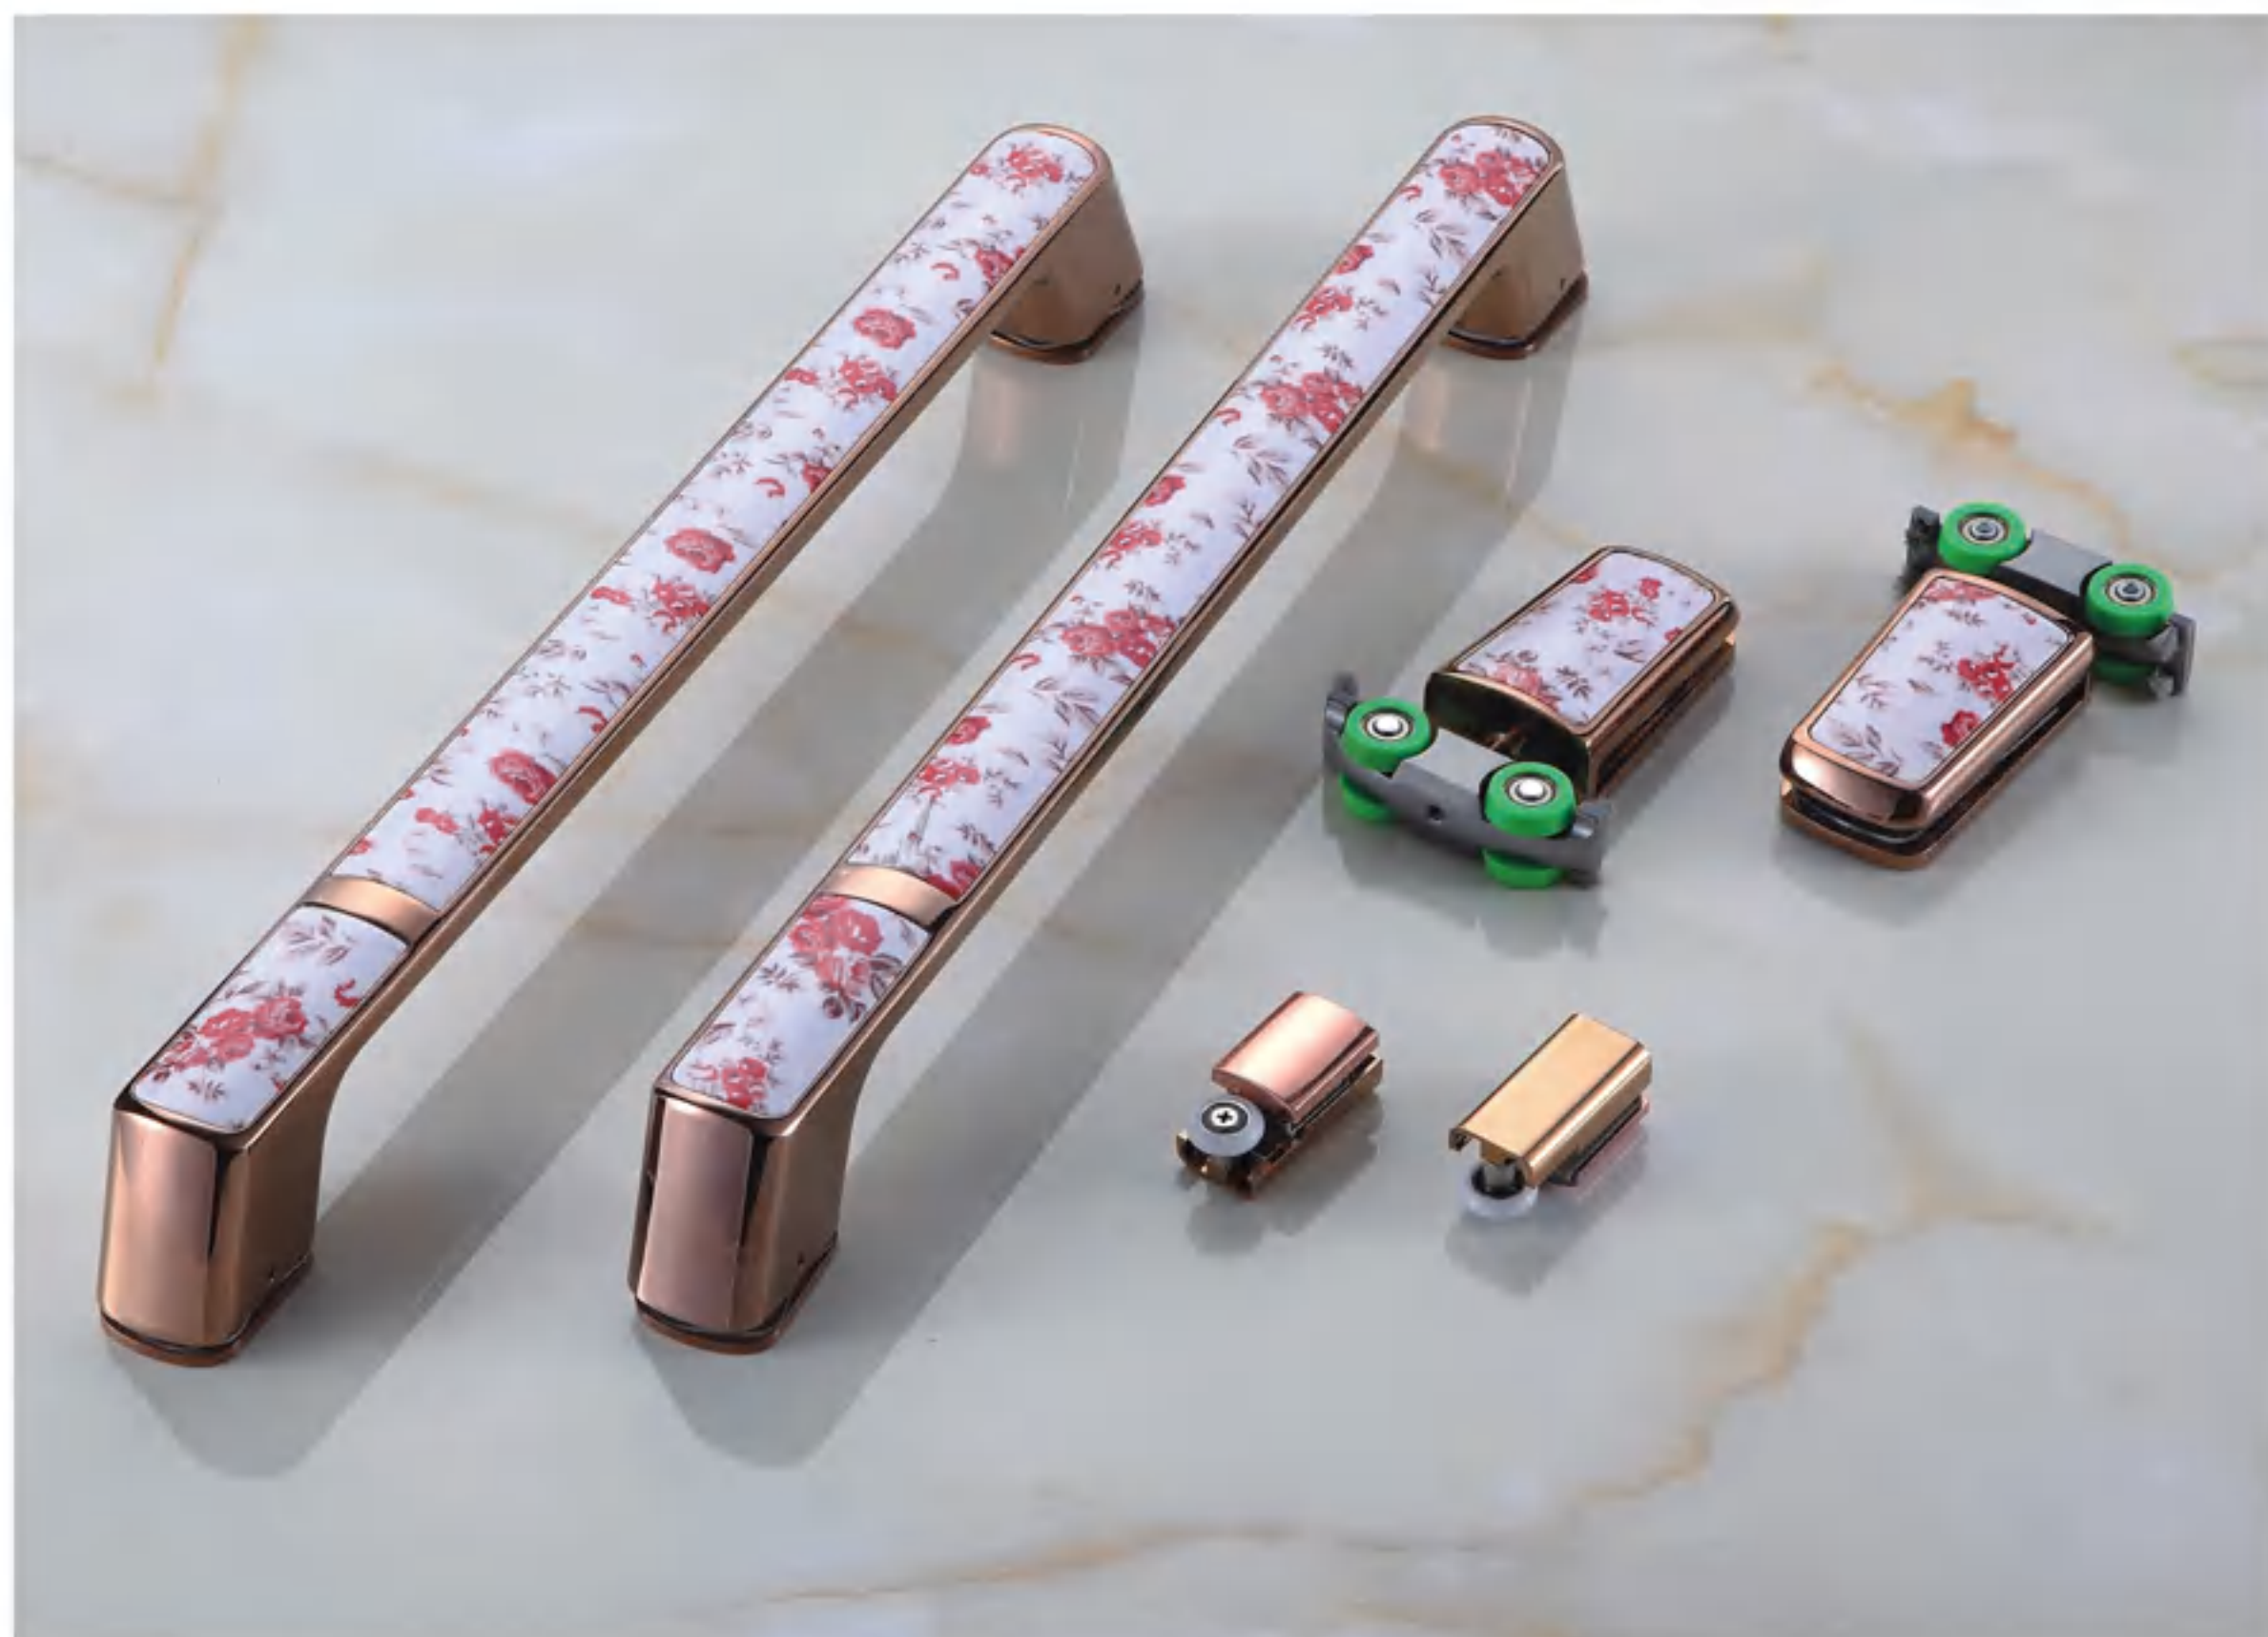

开门方式示意图：

CLASSIC QUALITY INFINITE LUXURY

经典品质 · 无限奢华

彰显有度，于无声之中展现华贵之气；
精雕细凿，在每一个精微之处，都可见证其非凡匠心；
色彩柔和沉稳，外观简洁尊贵，更能衬托空间主人非正常人的生活品味。

Show how a degree, show showily gas in silence; the fine vulture thin chisel,
in every subtlety, its special originality can witness; soft color stability,
appearance concise, can foil more space than normal with master life taste.