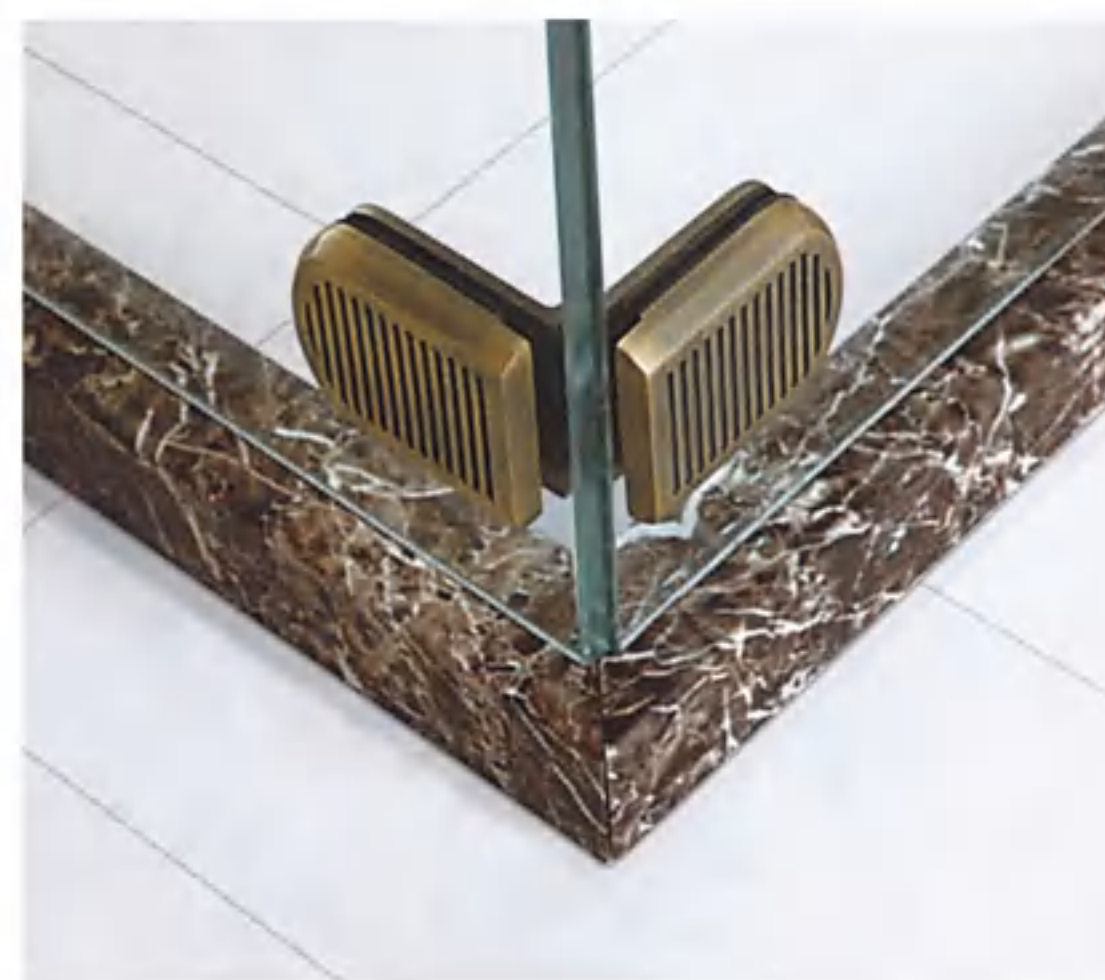

美式仿古

不仅能让淋浴空间瞬间拥有别墅级的浴室空间，同时可保证淋浴房内的私密性和情趣性，让你浴望无限，现代的极简设计，舒适和美学价值的相得益彰。

Interpretation of the classic space with the perfect combination of illicit close sex. Not only can instantly make shower space have villa grade bathroom space, at the same time ensures the illicit colse sex of the shower room and sex appeal, let you bath at infinite. The modern mainimalist design, comfortable and aesthetic value of bring out the bast in each other.