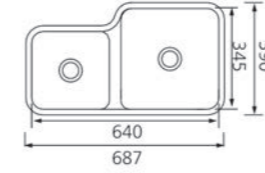

PB2011 480x320x105mm

PB2074 400x400x150mm

PB2191 424x424x410mm

PB2239 480x480x425mm

# 台下盆

PB2232 430x430x211mm

PB2225 800x400x135mm

PB2129 530x320x105mm

PB2226 400x400x175mm

PB2114 505x430x176mm

PB2115 450x330x133mm

PB2116 550x370x133mm

PB2117 650x420x143mm

PB5001  
尺寸 | 730x440x205

PB5002  
尺寸 | 687x390x205

PB5003  
尺寸 | 680x400x180

PB5004  
尺寸 | 750x450x235

PB5009  
尺寸 | 455x405x177

PB5010  
尺寸 | 480x400x190

PB5012  
尺寸 | 453x453x205