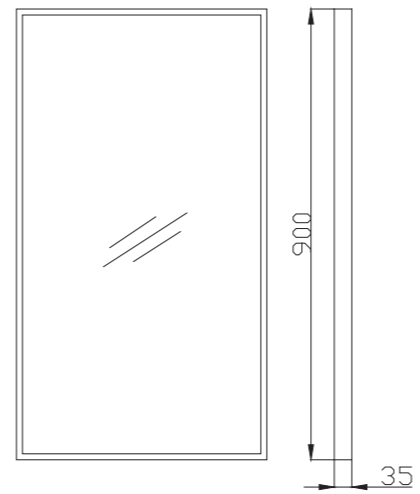

**PB2022**  
尺寸:  $600 \times 420 \times (820 \sim 900)$  mm

**PB2208**  
尺寸:  $\varnothing 450 \times (820 \sim 900)$  mm

**PB2273**  
尺寸:  $450 \times 450 \times (820 \sim 900)$  mm

PB2190  
尺寸: 450x450x(820~900)mm

PB3202  
尺寸: 1200x900x45mm

PB3204  
尺寸: 1400x800x45mm

PB3205  
尺寸: 1600x800x45mm

PB3084 尺寸: 1200x800x35mm

PB3085  
尺寸: 1200x900x35mm

PB3087 尺寸: 900x900x35mm

PB3086  
尺寸: 1000x1000x35mm

凳子及其他 >>

PB4001  
尺寸: 430x235x430mm

PB4005  
尺寸: 400x300x430mm

PB4002  
尺寸: 400x300x430mm

PB4004  
尺寸: 400x314x693mm

PB4201  
尺寸: 600x120x120mm

PB4203  
尺寸: 1200x120x120mm

PB4202  
尺寸: 900x120x120mm

PB4205  
尺寸: 300x150x300mm

PB4204  
尺寸: 900x150x300mm

PB4206  
尺寸: 300x150x900mm

PB4209  
尺寸: 300x150x1500mm

PB4310  
尺寸: (from 800 to 1800)X500X120mm

PB4311  
尺寸: (from 800 to 1800)X500X35mm

PB4312  
尺寸: 600X900X35mm

Purestone Sheet with Pattern