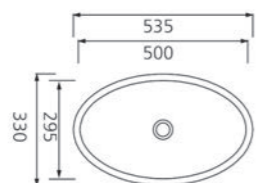

PB2117 650x420x143mm

PB5001  
尺寸 | 730x440x205

PB5002  
尺寸 | 687x390x205

PB5003  
尺寸 | 680x400x180

PB5004  
尺寸 | 750x450x235

PB5009  
尺寸 | 455x405x177

PB5010  
尺寸 | 480x400x190

PB5012  
尺寸 | 453x453x205

PB5013  
Size | 425x425x150

# 挂墙盆

PB5005  
尺寸 | 850x415x195

PB5006  
尺寸 | 820x520x240

PB5007  
尺寸 | 520x400x190

PB5008  
尺寸 | 455x455x220

PB5014  
尺寸 | 425x325x180

PB5015  
尺寸 | 535x330x130

PB5016  
尺寸 | 455x455x165

PB5017  
尺寸 | 415x415x130

PB2037 800x400x200mm

PB2040 400x200x600mm

PB2017 750x325x145mm

PB2096 750x450x145mm

PB2031 1600x500x160mm

PB2032 700x500x160mm

PB2141 600x460x130mm