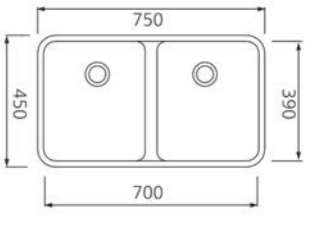

PB2011 480x320x105mm

PB2074 400x400x150mm

PB2191 424x424x410mm

PB2239 480x480x425mm

# 台下盆

PB2232 430x430x211mm

PB2225 800x400x135mm

PB2129 530x320x105mm

PB2226 400x400x175mm

PB2114 505x430x176mm

PB2115 450x330x133mm

PB2116 550x370x133mm

PB2117 650x420x143mm

PB5001  
尺寸 | 730x440x205

PB5002  
尺寸 | 687x390x205

PB5003  
尺寸 | 680x400x180

PB5004  
尺寸 | 750x450x235

PB5009  
尺寸 | 455x405x177

PB5010  
尺寸 | 480x400x190

PB5012  
尺寸 | 453x453x205

PB5013  
Size | 425x425x150