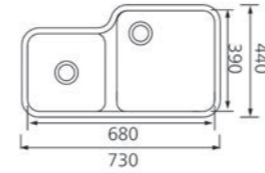

PB2011 480x320x105mm

PB2074 400x400x150mm

PB2191 424x424x410mm

PB2239 480x480x425mm

# 台下盆

PB2232 430x430x211mm

PB2225 800x400x135mm

PB2129 530x320x105mm

PB2226 400x400x175mm

PB2114 505x430x176mm

PB2115 450x330x133mm

PB2116 550x370x133mm

PB2117 650x420x143mm

PB5001  
尺寸 | 730x440x205

PB5002  
尺寸 | 687x390x205

PB5003  
尺寸 | 680x400x180

PB5004  
尺寸 | 750x450x235

PB5009  
尺寸 | 455x405x177

PB5010  
尺寸 | 480x400x190

PB5012  
尺寸 | 453x453x205