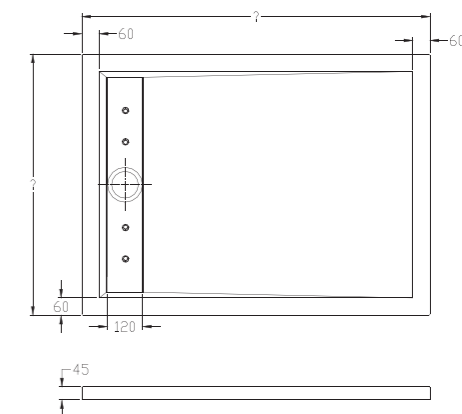

PB2169  
尺寸: 600x420x(820~900)mm

PB2195  
尺寸: 500x450x820mm

PB2238  
尺寸: 500x400x(820~880)mm

PB2174  
尺寸: 400x400x900mm

PB2272  
尺寸: 400x400x(820~900)mm

淋浴底盘 >>

PB3200  
尺寸: 900x900x45mm

PB3201  
尺寸: 1200x800x45mm

PB3202  
尺寸: 1200x900x45mm

PB3204  
尺寸: 1400x800x45mm

PB3205  
尺寸: 1600x800x45mm

PB3084 尺寸: 1200x800x35mm

PB3085  
尺寸: 1200x900x35mm

PB3087 尺寸: 900x900x35mm

PB3086  
尺寸: 1000x1000x35mm

凳子及其他 >>

PB4001  
尺寸: 430x235x430mm

PB4005  
尺寸: 400x300x430mm

PB4002  
尺寸: 400x300x430mm

PB4004  
尺寸: 400x314x693mm

PB4201  
尺寸: 600x120x120mm

PB4203  
尺寸: 1200x120x120mm

PB4202  
尺寸: 900x120x120mm

PB4205  
尺寸: 300x150x300mm