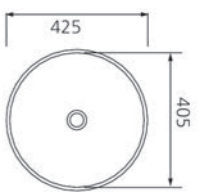

PB2011 480x320x105mm

PB2074 400x400x150mm

PB2191 424x424x410mm

PB2239 480x480x425mm

# 台下盆

PB2232 430x430x211mm

PB2225 800x400x135mm

PB2129 530x320x105mm

PB2226 400x400x175mm

PB2114 505x430x176mm

PB2115 450x330x133mm

PB2116 550x370x133mm

PB2117 650x420x143mm

PB5001  
尺寸 | 730x440x205

PB5002  
尺寸 | 687x390x205

PB5003  
尺寸 | 680x400x180

PB5004  
尺寸 | 750x450x235

PB5009  
尺寸 | 455x405x177

PB5010  
尺寸 | 480x400x190

PB5012  
尺寸 | 453x453x205

PB5013  
Size | 425x425x150