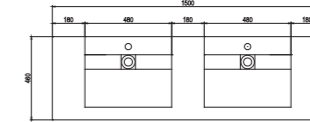

PB20153
1500x460x110mm