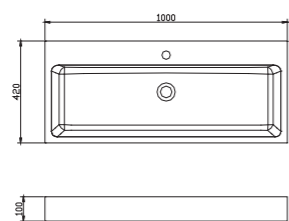

PB2014 750x500x130mm

PB2156 900x450x120mm

PB2044 950x450x350mm

PB2157 900x500x90mm

PB2055 540x200x200mm

PB2025  
尺寸：1200x500x120mm

PB2026  
尺寸：900x500x120mm

PB2027  
尺寸：750x500x120mm

PB2029  
尺寸：550x500x120mm

PB2227 550x450x200 mm  
 PB2228 850x450x200 mm  
 PB2229 1150x450x200 mm

PB2209 500x460x150mm  
 PB2210 660x500x150mm  
 PB2211 1000x500x150mm

PB2212 550x420x130mm  
 PB2213 650x500x130mm  
 PB2214 900x500x130mm  
 PB2215 1200x500x130mm

PB2145  
尺寸：1200x500x110mm

PB2144  
尺寸：1000x420x100mm

PB2143  
尺寸：800x420x100mm

PB2142  
尺寸：600x420x100mm

柜子及柜盆 >>

PB2510  
尺寸：800X450X300mm

PB2511  
尺寸：1200X450X300mm

PB2512  
尺寸：1800X450X300mm