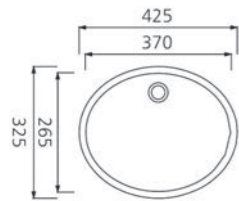

PB2117 650x420x143mm

PB5001  
尺寸 | 730x440x205

PB5002  
尺寸 | 687x390x205

PB5003  
尺寸 | 680x400x180

PB5004  
尺寸 | 750x450x235

PB5009  
尺寸 | 455x405x177

PB5010  
尺寸 | 480x400x190

PB5012  
尺寸 | 453x453x205

PB5013  
Size | 425x425x150

# 挂墙盆

PB5005  
尺寸 | 850x415x195

PB5006  
尺寸 | 820x520x240

PB5007  
尺寸 | 520x400x190

PB5008  
尺寸 | 455x455x220

PB5014  
尺寸 | 425x325x180

PB5015  
尺寸 | 535x330x130

PB5016  
尺寸 | 455x455x165

PB5017  
尺寸 | 415x415x130

PB2037 800x400x200mm

PB2040 400x200x600mm

PB2017 750x325x145mm

PB2096 750x450x145mm

PB2031 1600x500x160mm

PB2032 700x500x160mm

PB2141 600x460x130mm