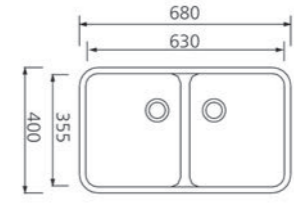

PB2130 400x360x130mm

PB2133 540x360x130mm

PB2094 460x400x300mm

PB2048 400x400x130mm

PB2103 610x410x145mm

PB2012 600x400x150mm  
500x320x135mm

PB2194 500x450x450mm

PB2134 600x420x125mm

PB2011 480x320x105mm

PB2074 400x400x150mm

PB2191 424x424x410mm

PB2239 480x480x425mm

# 台下盆

PB2232 430x430x211mm

PB2225 800x400x135mm

PB2129 530x320x105mm

PB2226 400x400x175mm

PB2114 505x430x176mm

PB2115 450x330x133mm

PB2116 550x370x133mm

PB2117 650x420x143mm

PB5001  
尺寸 | 730x440x205

PB5002  
尺寸 | 687x390x205

PB5003  
尺寸 | 680x400x180

PB5004  
尺寸 | 750x450x235

PB5009  
尺寸 | 455x405x177

PB5010  
尺寸 | 480x400x190

PB5012  
尺寸 | 453x453x205