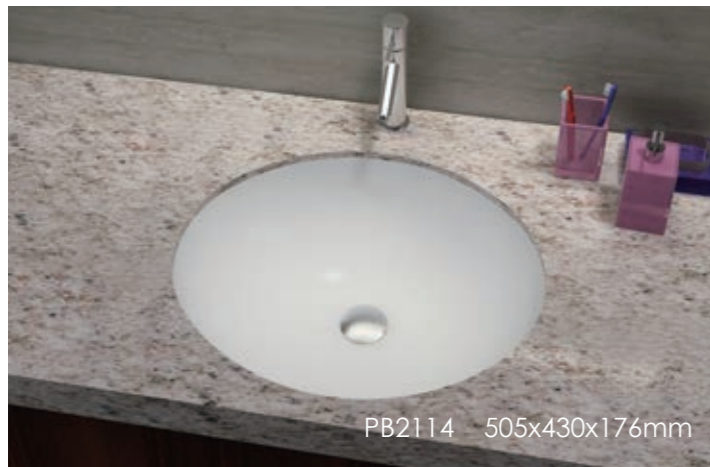

# 台下盆

PB2232 430x430x211mm

PB2225 800x400x135mm

PB2129 530x320x105mm

PB2226 400x400x175mm

PB2114 505x430x176mm

PB2115 450x330x133mm

PB2116 550x370x133mm