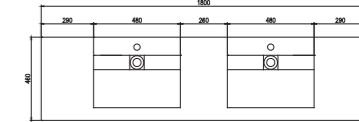

PB20154
1800x460x110mm