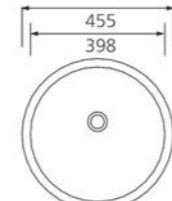

PB5013  
Size | 425x425x150

# 挂墙盆

PB5005  
尺寸 | 850x415x195

PB5006  
尺寸 | 820x520x240

PB5007  
尺寸 | 520x400x190

PB5008  
尺寸 | 455x455x220

PB5014  
尺寸 | 425x325x180

PB5015  
尺寸 | 535x330x130

PB5016  
尺寸 | 455x455x165

PB5017  
尺寸 | 415x415x130

PB2037 800x400x200mm

PB2040 400x200x600mm

PB2017 750x325x145mm

PB2096 750x450x145mm

PB2031 1600x500x160mm

PB2032 700x500x160mm

PB2141 600x460x130mm