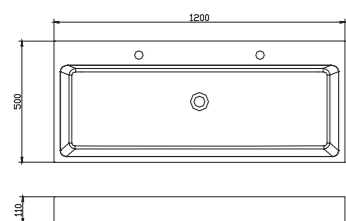

PB2014 750x500x130mm

PB2156 900x450x120mm

PB2044 950x450x350mm

PB2157 900x500x90mm

PB2055 540x200x200mm

PB2025  
尺寸：1200x500x120mm

PB2026  
尺寸：900x500x120mm

PB2027  
尺寸：750x500x120mm

PB2029  
尺寸：550x500x120mm

PB2227 550x450x200 mm  
 PB2228 850x450x200 mm  
 PB2229 1150x450x200 mm

PB2209 500x460x150mm  
 PB2210 660x500x150mm  
 PB2211 1000x500x150mm

PB2212 550x420x130mm  
 PB2213 650x500x130mm  
 PB2214 900x500x130mm  
 PB2215 1200x500x130mm

PB2145  
尺寸：1200x500x110mm

PB2144  
尺寸：1000x420x100mm

PB2143  
尺寸：800x420x100mm

PB2142  
尺寸：600x420x100mm

柜子及柜盆 >>

PB2510  
尺寸：800X450X300mm

PB2511  
尺寸：1200X450X300mm

PB2512  
尺寸：1800X450X300mm