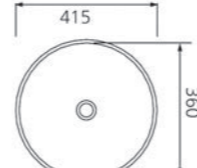

PB2117 650x420x143mm

PB5001  
尺寸 | 730x440x205

PB5002  
尺寸 | 687x390x205

PB5003  
尺寸 | 680x400x180

PB5004  
尺寸 | 750x450x235

PB5009  
尺寸 | 455x405x177

PB5010  
尺寸 | 480x400x190

PB5012  
尺寸 | 453x453x205

PB5013  
Size | 425x425x150

# 挂墙盆

PB5005  
尺寸 | 850x415x195

PB5006  
尺寸 | 820x520x240

PB5007  
尺寸 | 520x400x190

PB5008  
尺寸 | 455x455x220

PB5014  
尺寸 | 425x325x180

PB5015  
尺寸 | 535x330x130

PB5016  
尺寸 | 455x455x165

PB5017  
尺寸 | 415x415x130

PB2037 800x400x200mm

PB2040 400x200x600mm

PB2017 750x325x145mm

PB2096 750x450x145mm

PB2031 1600x500x160mm

PB2032 700x500x160mm

PB2141 600x460x130mm