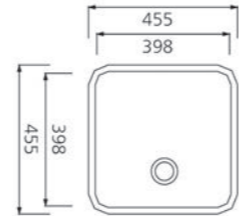

PB2117 650x420x143mm

PB5001  
尺寸 | 730x440x205

PB5002  
尺寸 | 687x390x205

PB5003  
尺寸 | 680x400x180

PB5004  
尺寸 | 750x450x235

PB5009  
尺寸 | 455x405x177

PB5010  
尺寸 | 480x400x190

PB5012  
尺寸 | 453x453x205

PB5013  
Size | 425x425x150

# 挂墙盆

PB5005  
尺寸 | 850x415x195

PB5006  
尺寸 | 820x520x240

PB5007  
尺寸 | 520x400x190

PB5008  
尺寸 | 455x455x220

PB5014  
尺寸 | 425x325x180

PB5015  
尺寸 | 535x330x130

PB5016  
尺寸 | 455x455x165

PB5017  
尺寸 | 415x415x130

PB2037 800x400x200mm

PB2040 400x200x600mm

PB2017 750x325x145mm

PB2096 750x450x145mm

PB2031 1600x500x160mm

PB2032 700x500x160mm

PB2141 600x460x130mm