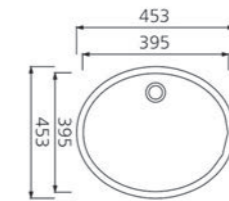

PB2011 480x320x105mm

PB2074 400x400x150mm

PB2191 424x424x410mm

PB2239 480x480x425mm

# 台下盆

PB2232 430x430x211mm

PB2225 800x400x135mm

PB2129 530x320x105mm

PB2226 400x400x175mm

PB2114 505x430x176mm

PB2115 450x330x133mm

PB2116 550x370x133mm

PB2117 650x420x143mm

PB5001  
尺寸 | 730x440x205

PB5002  
尺寸 | 687x390x205

PB5003  
尺寸 | 680x400x180

PB5004  
尺寸 | 750x450x235

PB5009  
尺寸 | 455x405x177

PB5010  
尺寸 | 480x400x190

PB5012  
尺寸 | 453x453x205

PB5013  
Size | 425x425x150