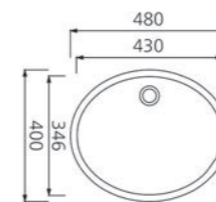

PB2011 480x320x105mm

PB2074 400x400x150mm

PB2191 424x424x410mm

PB2239 480x480x425mm

# 台下盆

PB2232 430x430x211mm

PB2225 800x400x135mm

PB2129 530x320x105mm

PB2226 400x400x175mm

PB2114 505x430x176mm

PB2115 450x330x133mm

PB2116 550x370x133mm

PB2117 650x420x143mm

PB5001  
尺寸 | 730x440x205

PB5002  
尺寸 | 687x390x205

PB5003  
尺寸 | 680x400x180

PB5004  
尺寸 | 750x450x235

PB5009  
尺寸 | 455x405x177

PB5010  
尺寸 | 480x400x190

PB5012  
尺寸 | 453x453x205

PB5013  
Size | 425x425x150