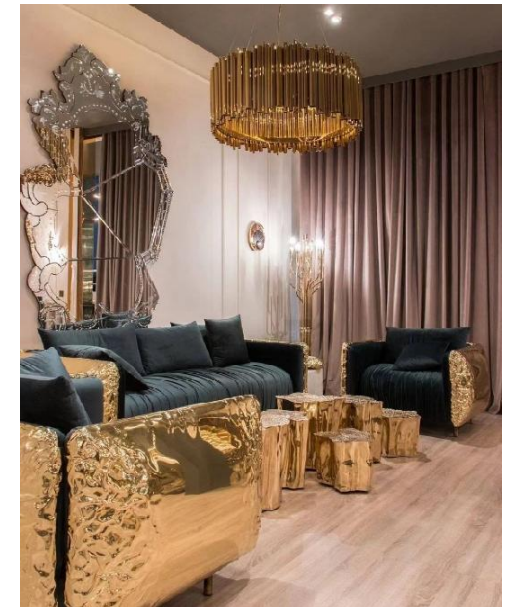

- **LS100 Sofa**
- Material: Solid Wood Frame+Nubuck Fabric/Microfiber Leather/Genuine Leather+Stainless Steel
- One Seater: 1120*900*680
- Three Seater: 2420*900*680mm