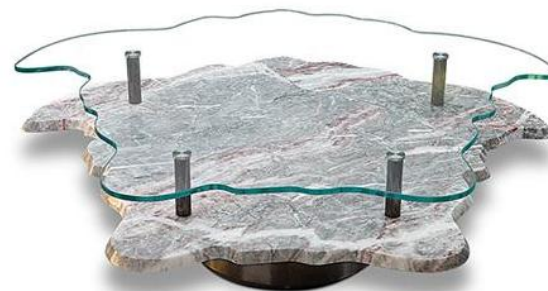

- **LS018 Sofa**
- Material: Solid Wood Frame+Microfiber
  Leather/Genuine Leather/Nubuck Fabric+Stainless
  Steel Leg
- One Seater:1200*960*730
- Two Seater:1700*960*730
- Three Seater:2100*960*730
- Four Seater: 2500*960*730
- Coffee Table:1200*870*320
- Roud Side Table: D600*400/D600*300/D400*500