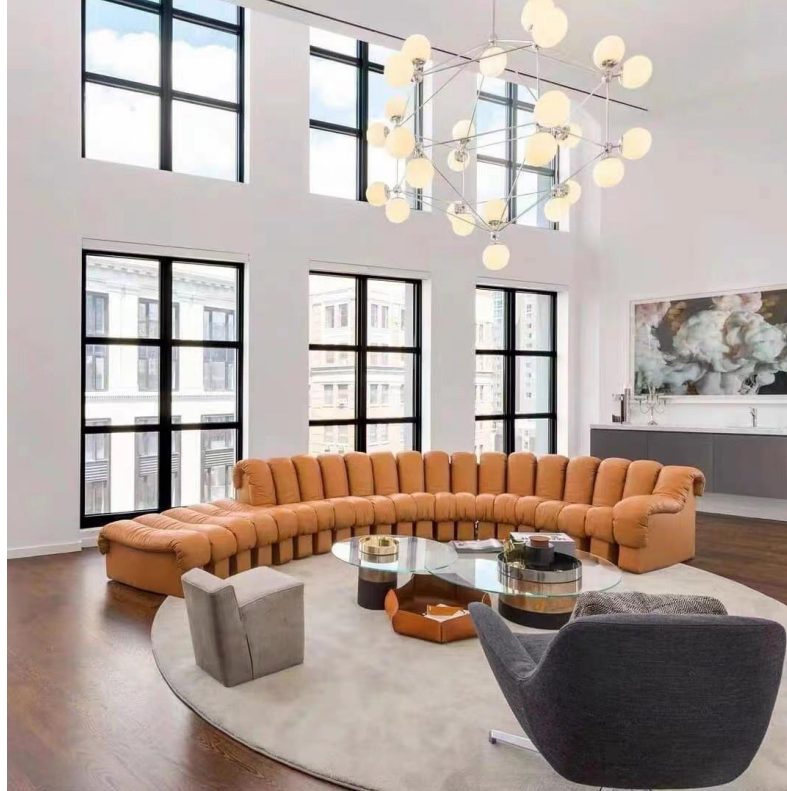

- **LS122 Sofa**
- Material: Nubuck Fabric/Velvet Fabric/Microfiber Leather
- customized (Size)