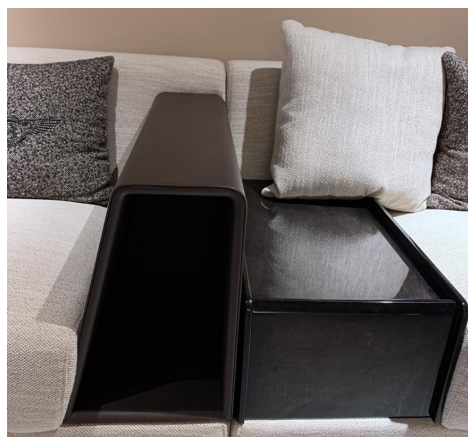

- **LS134 Sofa**
- 3500*980*720

- Material: Solid wood frame+Fabric+ Ebony Arm+ Microfiber Leather Arm+ Gold Stainless Steel Leg