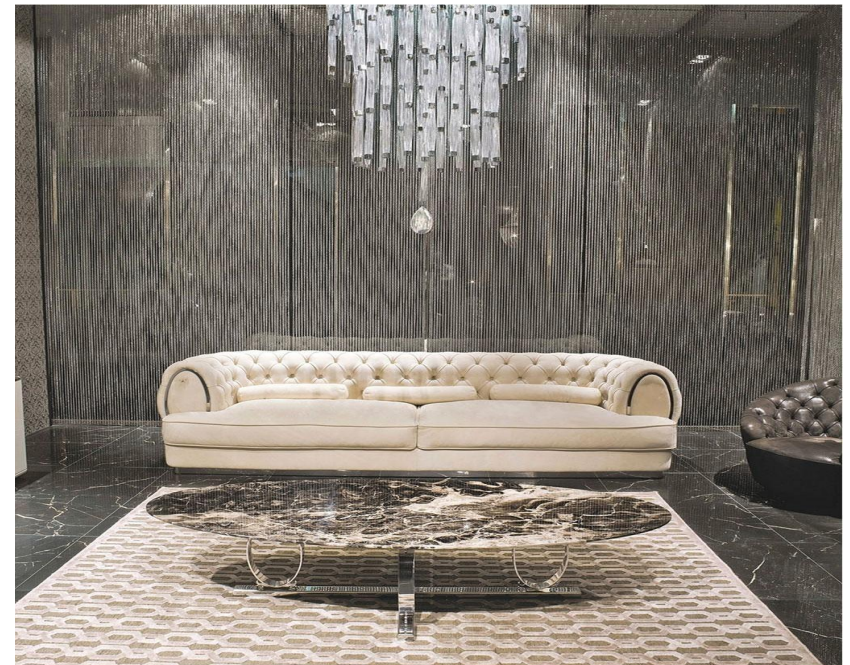

- **LS065 Sofa**
- Material: Solid Wood Frame+Nubuck
  Fabric/Microfiber Leather/Genuine Leather+Stainless Steel
- One Seater:1300*1020*750
- Two Seater:1960*1020*750
- Three Seater: 2280*1020*750
- Four Seater: 3020*1020*750
- Leisure Chair: 480*650*750