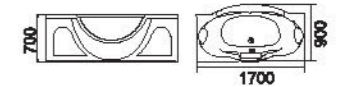

Model:BA-8308
size:1650x800x750mm

Model:BA-8307
size:1550x680x700mm

Model:BA-8307B
size:1750x750x750mm

Fashionable

Message Bathtub Series
时尚按摩缸系列

缤纷的生活，至体贴的呵护，胜于千言万语。
纤长而均匀的外观，
细腻而质感的内涵，奢华而不张扬，和谐而精美时尚。
纯洁的柔水之恋，如温馨的甜言蜜语，
响彻在那温暖的心湾。
The riotous life, to protecting which sympathizes,
wins in the countless words slender and even
outward appearance, but exquisite sense of reality
connotation, luxurious does not make widely known,
harmonious and fine fashion, Loving of the
chaste supple water, if the warm sweet words
and honeyed phrases, resound
through in that warm heart bay

Model: BA-8601
size: 1700x800x630mm
1600x800x630mm

Model: BA-8602
size: 1500x1500x720mm

Model: BA-8603
size: 1560x1560x700mm

Fashionable

Massage Bathtub Series
时尚按摩缸系列

追踪浴室的时尚，奉献洁具精品，
提供多样的选择和创造的空间，
这里你会看到灵感的结晶，
寻找你喜欢的卫浴世界。
The fashion bathroom keeping up
with the trend of bathroom, we supply
exquisite sanitary wares, We provide
many choices and creative
spaces. In the fashion museum,
you will find the work of inspiration, and
your favorite sanitary world

Model: BA-8606
size: 1700x800x650mm

Model: BA-8606B
size: 1700x900x700mm

Model: BA-8607
size: 1500x1500x700mm

Fashionable

Massage Bathtub Series
时尚按摩缸系列

家具中充分彰显现代主义的精神意念，
超越时尚，又深蕴古典新意，
以内敛而优雅的艺术气息带给你前所未有
的新古典文化。
Yang was full of furniture in the spirit of
modernist ideas, beyond fashion, but
also Shen Yun classical novelty to restrained
and elegant art brings you
unprecedented new
classical culture.