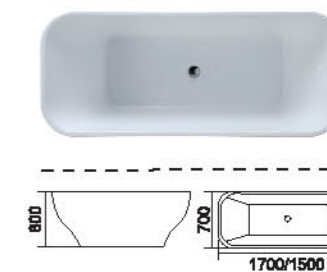

Model: BA-8201B
size: 1600x800x600mm

Model: BA-8201
size: 1700x800x600mm
1600x800x600mm

Model: BA-8202
size: 1700x800x600mm
1550x800x600mm

Model: BA-8202B
size: 1700x800x600mm

Model: BA-8203
size: 1750x850x600mm

Model:BA-8203B
size:1700x850x580mm

Simple

Modern Bathtub Series
简约现代缸系列

追踪浴室的时尚，奉献洁具精品，
提供多样的选择和创造的空间，
这里你会看到灵感的结晶，
寻找你喜欢的卫浴世界。
The fashion bathroom keeping up
with the trend of bathroom,we supply
exquisite sanitary wares,We provide
many choices and creative
spaces-in the fashion museum,
you will find the work of inspiration,and
your favorite sanitary world

Model:BA-8205
size:1750x800x580mm
1600x800x580mm

Model:BA-8206
size:1320x1320x580mm

Simple

Modern Bathtub Series
 简约现代缸系列

家具中充分彰显现代主义的精神意念，超越时尚，又蕴含古典新意，以内敛而优雅的艺术气息带给你前所未有的新古典文化。
 Yang was full of furniture in the spirit of modernist ideas, beyond fashion, but also Shen Yun classical novelty to restrained and elegant art brings you unprecedented new classical culture.

Model:BA-8208
size:1800x900x800mm

Model:BA-8207
size:1700x800x600mm
1500x750x600mm

Model:BA-8209
size:1700x700x600mm
1500x700x600mm

Simple

Modern Bathtub Series
简约现代缸系列

淡淡的色彩，
柔柔的质感，
在这充满灵秀的空间里，
只能触动生活的灵感，
读懂时尚的符号。
Pale color, texture brings
feels in this room full of scenery,
the only touch the lives
of inspiration,
read fashion symbol.