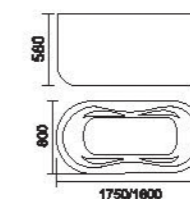

Model: BA-8201B
size: 1600x800x600mm

Model: BA-8201
size: 1700x800x600mm
1600x800x600mm

Model: BA-8202
size: 1700x800x600mm
1550x800x600mm

Model: BA-8202B
size: 1700x800x600mm

Model: BA-8203
size: 1750x850x600mm

Model:BA-8203B
size:1700x850x580mm

Simple

Modern Bathtub Series
简约现代缸系列

追踪浴室的时尚，奉献洁具精品，
提供多样的选择和创造的空间，
这里你会看到灵感的结晶，
寻找你喜欢的卫浴世界。
The fashion bathroom keeping up
with the trend of bathroom,we supply
exquisite sanitary wares,We provide
many choices and creative
spaces-in the fashion museum,
you will find the work of inspiration,and
your favorite sanitary world

Model:BA-8205
size:1750x800x580mm
1600x800x580mm

Model:BA-8206
size:1320x1320x580mm

Simple

Modern Bathtub Series
 简约现代缸系列

家具中充分彰显现代主义的精神意念，超越时尚，又蕴含古典新意，以内敛而优雅的艺术气息带给你前所未有的新古典文化。
 Yang was full of furniture in the spirit of modernist ideas, beyond fashion, but also Shen Yun classical novelty to restrained and elegant art brings you unprecedented new classical culture.

Model:BA-8501
size:1650x850x600mm

Model:BA-8503
size:1600x800x600mm

Model:BA-8502
size:1750x900x600mm
1600x800x600mm
1500x800x600mm

Model:BA-8505
size:1500x750x650mm
 1400x750x650mm
 1300x750x650mm
 1200x750x650mm