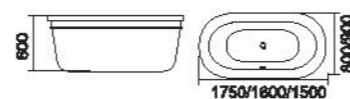

Model: BA-8201B
size: 1600x800x600mm

Model: BA-8201
size: 1700x800x600mm
1600x800x600mm

Model: BA-8202
size: 1700x800x600mm
1550x800x600mm

Model: BA-8202B
size: 1700x800x600mm

Model: BA-8203
size: 1750x850x600mm

Model:BA-8208
size:1800x900x800mm

Model:BA-8207
size:1700x800x600mm
1500x750x600mm

Model:BA-8209
size:1700x700x600mm
1500x700x600mm

Simple

Modern Bathtub Series
简约现代缸系列

淡淡的色彩，
柔柔的质感，
在这充满灵秀的空间里，
只能触动生活的灵感，
读懂时尚的符号。
Pale color, texture brings
feels in this room full of scenery,
the only touch the lives
of inspiration,
read fashion symbol.

Model: BA-8210
size: 1750x800x600mm
1550x780x600mm

Model: BA-8211
size: 1700x850x600mm

Model: BA-8212
size: 1700x850x600mm

Model: BA-8213
size: 1500x750x600mm

Simple

Modern Bathtub Series
简约现代缸系列

色泽典雅，
款式豪华，
高贵的气质自然流露
It's decency finds easy
expression in its classical
color and luxurious style

Model:BA-8501
size:1650x850x600mm

Model:BA-8503
size:1600x800x600mm

Model:BA-8502
size:1750x900x600mm
1600x800x600mm
1500x800x600mm

Model:BA-8505
size:1500x750x650mm
 1400x750x650mm
 1300x750x650mm
 1200x750x650mm