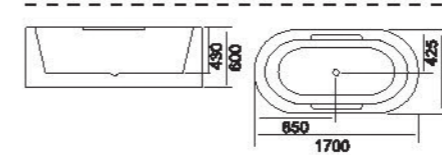

Model: BA-8201B
size: 1600x800x600mm

Model: BA-8201
size: 1700x800x600mm
1600x800x600mm

Model: BA-8202
size: 1700x800x600mm
1550x800x600mm

Model: BA-8202B
size: 1700x800x600mm

Model: BA-8203
size: 1750x850x600mm

Model:BA-8205
size:1750x800x580mm
1600x800x580mm

Model:BA-8206
size:1320x1320x580mm

Simple

Modern Bathtub Series
 简约现代缸系列

家具中充分彰显现代主义的精神意念，超越时尚，又蕴含古典新意，以内敛而优雅的艺术气息带给你前所未有的新古典文化。
 Yang was full of furniture in the spirit of modernist ideas, beyond fashion, but also Shen Yun classical novelty to restrained and elegant art brings you unprecedented new classical culture.

Model:BA-8208
size:1800x900x800mm

Model:BA-8207
size:1700x800x600mm
1500x750x600mm

Model:BA-8209
size:1700x700x600mm
1500x700x600mm

Simple

Modern Bathtub Series
简约现代缸系列

淡淡的色彩，
柔柔的质感，
在这充满灵秀的空间里，
只能触动生活的灵感，
读懂时尚的符号。
Pale color, texture brings
feels in this room full of scenery,
the only touch the lives
of inspiration,
read fashion symbol.

Model: BA-8210
size: 1750x800x600mm
1550x780x600mm

Model: BA-8211
size: 1700x850x600mm

Model: BA-8212
size: 1700x850x600mm

Model: BA-8213
size: 1500x750x600mm

Simple

Modern Bathtub Series
简约现代缸系列

色泽典雅，
款式豪华，
高贵的气质自然流露
It's decency finds easy
expression in its classical
color and luxurious style