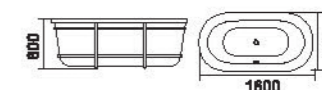

Model: BA-8201B
size: 1600x800x600mm

Model: BA-8201
size: 1700x800x600mm
1600x800x600mm

Model: BA-8202
size: 1700x800x600mm
1550x800x600mm

Model: BA-8202B
size: 1700x800x600mm

Model: BA-8203
size: 1750x850x600mm

Model:BA-8208
size:1800x900x800mm

Model:BA-8207
size:1700x800x600mm
1500x750x600mm

Model:BA-8209
size:1700x700x600mm
1500x700x600mm

Simple

Modern Bathtub Series
简约现代缸系列

淡淡的色彩，
柔柔的质感，
在这充满灵秀的空间里，
只能触动生活的灵感，
读懂时尚的符号。
Pale color, texture brings
feels in this room full of scenery,
the only touch the lives
of inspiration,
read fashion symbol.

Model: BA-8210
size: 1750x800x600mm
1550x780x600mm

Model: BA-8211
size: 1700x850x600mm

Model: BA-8212
size: 1700x850x600mm

Model: BA-8213
size: 1500x750x600mm

Simple

Modern Bathtub Series
简约现代缸系列

色泽典雅，
款式豪华，
高贵的气质自然流露
It's decency finds easy
expression in its classical
color and luxurious style

Model:BA-8501
size:1650x850x600mm

Model:BA-8503
size:1600x800x600mm

Model:BA-8502
size:1750x900x600mm
1600x800x600mm
1500x800x600mm

Model:BA-8505
size:1500x750x650mm
 1400x750x650mm
 1300x750x650mm
 1200x750x650mm