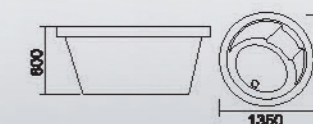

Model:BA-8713
size:1500x760x560mm

Model:BA-8723
size:1700x900x700mm

Model:BA-8721
size:1800x1230x720mm

Model:BA-8725
size:1700x850x650mm

Engineering

Bathtub Series
工程缸系列

淡淡的色彩，
柔柔的质感，
在这充满灵秀的空间里，
只能触动生活的灵感，
读懂时尚的符号。
Pale color, texture brings
tears in this room full of scenery,
the only touch the lives
of inspiration,
read fashion symbol.

Model:BA-8801
size:1800x800x500mm

Model:BA-8802
size:1500x800x450mm

Model:BA-8807
size:1500x1500x460mm
1400x1400x460mm

Model:BA-8803
size:1680x850x430mm

Model:BA-8805
size:1700x800x480mm
1500x800x480mm

Model:BA-8806
size:1700x800x450mm
1600x800x450mm

Model:BA-8807B
size:1350x1350x600mm

Model:BA-8808
size:1700x800x450mm
1600x800x450mm

Model:BA-8809
size:1700x800x450mm
1550x800x450mm

Model:BA-8810
size:1750x850x450mm

Model:BA-8811
size:1600x880x480mm

Model:BA-8812
size:1650x850x450mm