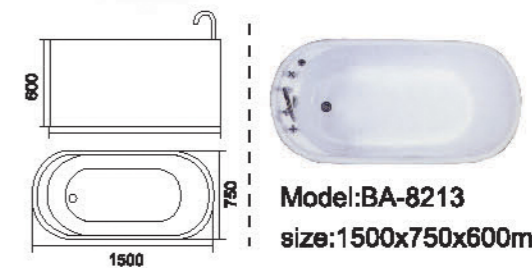

Model:BA-8205
size:1750x800x580mm
1600x800x580mm

Model:BA-8206
size:1320x1320x580mm

Simple

Modern Bathtub Series
 简约现代缸系列

家具中充分彰显现代主义的精神意念，超越时尚，又蕴含古典新意，以内敛而优雅的艺术气息带给你前所未有的新古典文化。
 Yang was full of furniture in the spirit of modernist ideas, beyond fashion, but also Shen Yun classical novelty to restrained and elegant art brings you unprecedented new classical culture.

Model:BA-8208
size:1800x900x800mm

Model:BA-8207
size:1700x800x600mm
1500x750x600mm

Model:BA-8209
size:1700x700x600mm
1500x700x600mm

Simple

Modern Bathtub Series
简约现代缸系列

淡淡的色彩，
柔柔的质感，
在这充满灵秀的空间里，
只能触动生活的灵感，
读懂时尚的符号。
Pale color, texture brings
feels in this room full of scenery,
the only touch the lives
of inspiration,
read fashion symbol.

Model: BA-8210
size: 1750x800x600mm
1550x780x600mm

Model: BA-8211
size: 1700x850x600mm

Model: BA-8212
size: 1700x850x600mm

Model: BA-8213
size: 1500x750x600mm

Simple

Modern Bathtub Series
简约现代缸系列

色泽典雅，
款式豪华，
高贵的气质自然流露
It's decency finds easy
expression in its classical
color and luxurious style

Model:BA-8501
size:1650x850x600mm

Model:BA-8503
size:1600x800x600mm

Model:BA-8502
size:1750x900x600mm
1600x800x600mm
1500x800x600mm

Model:BA-8505
size:1500x750x650mm
 1400x750x650mm
 1300x750x650mm
 1200x750x650mm