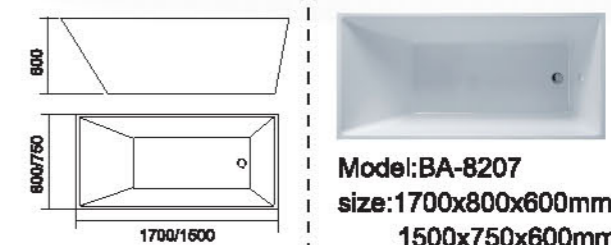

Model: BA-8201B
size: 1600x800x600mm

Model: BA-8201
size: 1700x800x600mm
1600x800x600mm

Model: BA-8202
size: 1700x800x600mm
1550x800x600mm

Model: BA-8202B
size: 1700x800x600mm

Model: BA-8203
size: 1750x850x600mm

Model:BA-8205
size:1750x800x580mm
1600x800x580mm

Model:BA-8206
size:1320x1320x580mm

Simple

Modern Bathtub Series
 简约现代缸系列

家具中充分彰显现代主义的精神意念，超越时尚，又蕴含古典新意，以内敛而优雅的艺术气息带给你前所未有的新古典文化。
 Yang was full of furniture in the spirit of modernist ideas, beyond fashion, but also Shen Yun classical novelty to restrained and elegant art brings you unprecedented new classical culture.

Model:BA-8208
size:1800x900x800mm

Model:BA-8207
size:1700x800x600mm
1500x750x600mm

Model:BA-8209
size:1700x700x600mm
1500x700x600mm

Simple

Modern Bathtub Series
简约现代缸系列

淡淡的色彩，
柔柔的质感，
在这充满灵秀的空间里，
只能触动生活的灵感，
读懂时尚的符号。
Pale color, texture brings
feels in this room full of scenery,
the only touch the lives
of inspiration,
read fashion symbol.