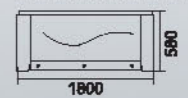

Model: BA-8701
size: 1500x800x600mm

Model: BA-8702
size: 1700x800x630mm

Model: BA-8703
size: 1800x800x600mm

Fashionable

Message Bathub Series
时尚按摩缸系列

让不同的形态巧妙地浑然一体，
使抽象形态与东方文化中的古典成为统一体，
该产品所具有无与伦比的魅力，
深不可测的文化让众人深深着迷。
Subtly different forms for seamless,
the abstract forms of classical and
Oriental culture as unity;the
products with unparalleled
charm,unfathomable culture
for everyone fascinated.

Model:BA-8706
size:1850x1250x720mm

Model:BA-8708
size:1750x830x720mm

Model:BA-8707
size:1700x800x650mm
1700x750x650mm

Model:BA-8712
size:1800x850x580mm

Fashionable

Massage Bathtub Series
时尚按摩缸系列

极具创意的外形设计令人叹为观止，精益求精的制作工艺更是精雕细琢，从细节中体现您的品味。
Very creative shape design stunning, the production process excellence is crafted, from the details in your taste.