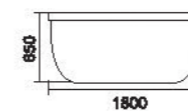

Model: BA-8201B
size: 1600x800x600mm

Model: BA-8201
size: 1700x800x600mm
1600x800x600mm

Model: BA-8202
size: 1700x800x600mm
1550x800x600mm

Model: BA-8202B
size: 1700x800x600mm

Model: BA-8203
size: 1750x850x600mm

Model:BA-8501
size:1650x850x600mm

Model:BA-8503
size:1600x800x600mm

Model:BA-8502
size:1750x900x600mm
1600x800x600mm
1500x800x600mm

Model:BA-8505
size:1500x750x650mm
 1400x750x650mm
 1300x750x650mm
 1200x750x650mm

Model: BA-8507
size: 1560x1560x650mm

Model: BA-8508
size: 1700x800x600mm

Model: BA-8509
size: 1700x800x600mm

Model: BA-8513
size: 1650x800x600mm

Model: BA-8512
size: 1800x950x650mm

Simple

Modern Bathtub Series
简约现代缸系列

Model:BA-8515
size:1700x800x600mm
1600x800x600mm

Model:BA-8517
size:1700x800x600mm
1550x800x600mm

Classic

Bathtub series
古典贵妃缸系列

让不同的形态巧妙地浑然一体，
使抽象形态与东方文化中的古典成为统一体，
该产品所具有无与伦比的魅力，
深不可测的文化让众人深深着迷。
Subtly different forms for seamless,
the abstract forms of classical and
Oriental culture as unity;the
products with unparalleled
charm,unfathomable culture
for everyone fascinated.