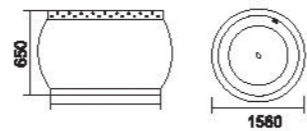

Model:BA-8501
size:1650x850x600mm

Model:BA-8503
size:1600x800x600mm

Model:BA-8502
size:1750x900x600mm
1600x800x600mm
1500x800x600mm

Model:BA-8505
size:1500x750x650mm
 1400x750x650mm
 1300x750x650mm
 1200x750x650mm

Model:BA-8505B
size:1300x800x700mm

Simple

Modern Bathtub Series
简约现代缸系列

闲适的空间、稳重的色彩、
不乏诱惑的质感、
不经意间流露出丝丝情怀、
高雅的空间、精致的生活与幸福同步、
随快乐而歌。

Leisure space, stable color,
there are many temptations in the texture,
inadvertently reveals the slightest feelings, elegant space,
life and well-being
simultaneously exquisite with a
happy face song.

Model: BA-8507
size: 1560x1560x650mm

Model: BA-8508
size: 1700x800x600mm

Model: BA-8509
size: 1700x800x600mm

Model: BA-8513
size: 1650x800x600mm

Model: BA-8512
size: 1800x950x650mm

Simple

Modern Bathtub Series
简约现代缸系列