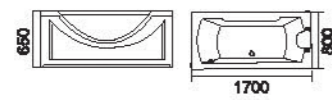

Model:BA-8308
size:1650x800x750mm

Model:BA-8307
size:1550x680x700mm

Model:BA-8307B
size:1750x750x750mm

Fashionable

Message Bathtub Series
时尚按摩缸系列

缤纷的生活，至体贴的呵护，胜于千言万语。
纤长而均匀的外观，
细腻而质感的内涵，奢华而不张扬，和谐而精美时尚。
纯洁的柔水之恋，如温馨的甜言蜜语，
响彻在那温暖的心湾。
The riotous life, to protecting which sympathizes,
wins in the countless words slender and even
outward appearance, but exquisite sense of reality
connotation, luxurious does not make widely known,
harmonious and fine fashion, Loving of the
chaste supple water, if the warm sweet words
and honeyed phrases, resound
through in that warm heart bay

Model: BA-8601
size: 1700x800x630mm
1600x800x630mm

Model: BA-8602
size: 1500x1500x720mm

Model: BA-8603
size: 1560x1560x700mm

Fashionable

Massage Bathtub Series
时尚按摩缸系列

追踪浴室的时尚，奉献洁具精品，
提供多样的选择和创造的空间，
这里你会看到灵感的结晶，
寻找你喜欢的卫浴世界。
The fashion bathroom keeping up
with the trend of bathroom, we supply
exquisite sanitary wares, We provide
many choices and creative
spaces. In the fashion museum,
you will find the work of inspiration, and
your favorite sanitary world

Model: BA-8606
size: 1700x800x650mm

Model: BA-8606B
size: 1700x900x700mm

Model: BA-8607
size: 1500x1500x700mm

Fashionable

Massage Bathtub Series
时尚按摩缸系列

家具中充分彰显现代主义的精神意念，
超越时尚，又深蕴古典新意，
以内敛而优雅的艺术气息带给你前所未有
的新古典文化。
Yang was full of furniture in the spirit of
modernist ideas, beyond fashion, but
also Shen Yun classical novelty to restrained
and elegant art brings you
unprecedented new
classical culture.

Model: BA-8701
size: 1500x800x600mm

Model: BA-8702
size: 1700x800x630mm

Model: BA-8703
size: 1800x800x600mm

Fashionable

Message Bathub Series
时尚按摩缸系列

让不同的形态巧妙地浑然一体，
使抽象形态与东方文化中的古典成为统一体，
该产品所具有无与伦比的魅力，
深不可测的文化让众人深深着迷。
Subtly different forms for seamless,
the abstract forms of classical and
Oriental culture as unity;the
products with unparalleled
charm,unfathomable culture
for everyone fascinated.