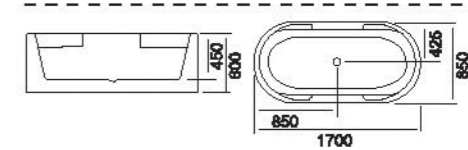

Model: BA-8201B
size: 1600x800x600mm

Model: BA-8201
size: 1700x800x600mm
1600x800x600mm

Model: BA-8202
size: 1700x800x600mm
1550x800x600mm

Model: BA-8202B
size: 1700x800x600mm

Model: BA-8203
size: 1750x850x600mm

Model:BA-8205
size:1750x800x580mm
1600x800x580mm

Model:BA-8206
size:1320x1320x580mm

Simple

Modern Bathtub Series
 简约现代缸系列

家具中充分彰显现代主义的精神意念，超越时尚，又蕴含古典新意，以内敛而优雅的艺术气息带给你前所未有的新古典文化。
 Yang was full of furniture in the spirit of modernist ideas, beyond fashion, but also Shen Yun classical novelty to restrained and elegant art brings you unprecedented new classical culture.

Model:BA-8208
size:1800x900x800mm

Model:BA-8207
size:1700x800x600mm
1500x750x600mm

Model:BA-8209
size:1700x700x600mm
1500x700x600mm

Simple

Modern Bathtub Series
简约现代缸系列

淡淡的色彩，
柔柔的质感，
在这充满灵秀的空间里，
只能触动生活的灵感，
读懂时尚的符号。
Pale color, texture brings
feels in this room full of scenery,
the only touch the lives
of inspiration,
read fashion symbol.

Model: BA-8210
size: 1750x800x600mm
1550x780x600mm

Model: BA-8211
size: 1700x850x600mm

Model: BA-8212
size: 1700x850x600mm

Model: BA-8213
size: 1500x750x600mm

Simple

Modern Bathtub Series
简约现代缸系列

色泽典雅，
款式豪华，
高贵的气质自然流露
It's decency finds easy
expression in its classical
color and luxurious style