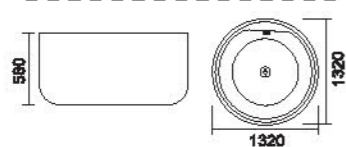

Model: BA-8201B
size: 1600x800x600mm

Model: BA-8201
size: 1700x800x600mm
1600x800x600mm

Model: BA-8202
size: 1700x800x600mm
1550x800x600mm

Model: BA-8202B
size: 1700x800x600mm

Model: BA-8203
size: 1750x850x600mm

Model:BA-8203B
size:1700x850x580mm

Simple

Modern Bathtub Series
简约现代缸系列

追踪浴室的时尚，奉献洁具精品，
提供多样的选择和创造的空间，
这里你会看到灵感的结晶，
寻找你喜欢的卫浴世界。
The fashion bathroom keeping up
with the trend of bathroom,we supply
exquisite sanitary wares,We provide
many choices and creative
spaces-in the fashion museum,
you will find the work of inspiration,and
your favorite sanitary world

Model:BA-8205
size:1750x800x580mm
1600x800x580mm

Model:BA-8206
size:1320x1320x580mm

Simple

Modern Bathtub Series
 简约现代缸系列

家具中充分彰显现代主义的精神意念，超越时尚，又蕴含古典新意，以内敛而优雅的艺术气息带给你前所未有的新古典文化。
 Yang was full of furniture in the spirit of modernist ideas, beyond fashion, but also Shen Yun classical novelty to restrained and elegant art brings you unprecedented new classical culture.