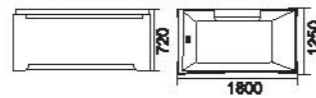

Model: BA-8606
size: 1700x800x650mm

Model: BA-8606B
size: 1700x900x700mm

Model: BA-8607
size: 1500x1500x700mm

Fashionable

Massage Bathtub Series
时尚按摩缸系列

家具中充分彰显现代主义的精神意念，
超越时尚，又深蕴古典新意，
以内敛而优雅的艺术气息带给你前所未有
的新古典文化。
Yang was full of furniture in the spirit of
modernist ideas, beyond fashion, but
also Shen Yun classical novelty to restrained
and elegant art brings you
unprecedented new
classical culture.

Model: BA-8701
size: 1500x800x600mm

Model: BA-8702
size: 1700x800x630mm

Model: BA-8703
size: 1800x800x600mm

Fashionable

Message Bathub Series
时尚按摩缸系列

让不同的形态巧妙地浑然一体，
使抽象形态与东方文化中的古典成为统一体，
该产品所具有无与伦比的魅力，
深不可测的文化让众人深深着迷。
Subtly different forms for seamless,
the abstract forms of classical and
Oriental culture as unity;the
products with unparalleled
charm,unfathomable culture
for everyone fascinated.

Model:BA-8706
size:1850x1250x720mm

Model:BA-8708
size:1750x830x720mm

Model:BA-8707
size:1700x800x650mm
1700x750x650mm

Model:BA-8712
size:1800x850x580mm

Fashionable

Massage Bathtub Series
时尚按摩缸系列

极具创意的外形设计令人叹为观止，精益求精的制作工艺更是精雕细琢，从细节中体现您的品味。
Very creative shape design stunning, the production process excellence is crafted, from the details in your taste.