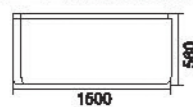

Model:BA-8723
size:1700x900x700mm