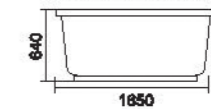

Model:BA-8501
size:1650x850x600mm

Model:BA-8503
size:1600x800x600mm

Model:BA-8502
size:1750x900x600mm
1600x800x600mm
1500x800x600mm

Model:BA-8505
size:1500x750x650mm
 1400x750x650mm
 1300x750x650mm
 1200x750x650mm

Model: BA-8507
size: 1560x1560x650mm

Model: BA-8508
size: 1700x800x600mm

Model: BA-8509
size: 1700x800x600mm

Model: BA-8513
size: 1650x800x600mm

Model: BA-8512
size: 1800x950x650mm

Simple

Modern Bathtub Series
简约现代缸系列

Model:BA-8515
size:1700x800x600mm
1600x800x600mm

Model:BA-8517
size:1700x800x600mm
1550x800x600mm

Classic

Bathtub series
古典贵妃缸系列

让不同的形态巧妙地浑然一体，
使抽象形态与东方文化中的古典成为统一体，
该产品所具有无与伦比的魅力，
深不可测的文化让众人深深着迷。
Subtly different forms for seamless,
the abstract forms of classical and
Oriental culture as unity;the
products with unparalleled
charm,unfathomable culture
for everyone fascinated.