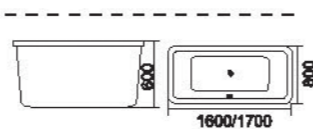

Model: BA-8201B
size: 1600x800x600mm

Model: BA-8201
size: 1700x800x600mm
1600x800x600mm

Model: BA-8202
size: 1700x800x600mm
1550x800x600mm

Model: BA-8202B
size: 1700x800x600mm

Model: BA-8203
size: 1750x850x600mm

Model: BA-8507
size: 1560x1560x650mm

Model: BA-8508
size: 1700x800x600mm

Model: BA-8509
size: 1700x800x600mm

Model: BA-8513
size: 1650x800x600mm

Model: BA-8512
size: 1800x950x650mm

Simple

Modern Bathtub Series
简约现代缸系列

Model:BA-8515
size:1700x800x600mm
1600x800x600mm

Model:BA-8517
size:1700x800x600mm
1550x800x600mm

Classic

Bathtub series
古典贵妃缸系列

让不同的形态巧妙地浑然一体，
使抽象形态与东方文化中的古典成为统一体，
该产品所具有无与伦比的魅力，
深不可测的文化让众人深深着迷。
Subtly different forms for seamless,
the abstract forms of classical and
Oriental culture as unity;the
products with unparalleled
charm,unfathomable culture
for everyone fascinated.