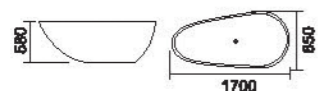

Model: BA-8201B
size: 1600x800x600mm

Model: BA-8201
size: 1700x800x600mm
1600x800x600mm

Model: BA-8202
size: 1700x800x600mm
1550x800x600mm

Model: BA-8202B
size: 1700x800x600mm

Model: BA-8203
size: 1750x850x600mm

Model:BA-8203B
size:1700x850x580mm

Simple

Modern Bathtub Series
简约现代缸系列

追踪浴室的时尚，奉献洁具精品，
提供多样的选择和创造的空间，
这里你会看到灵感的结晶，
寻找你喜欢的卫浴世界。
The fashion bathroom keeping up
with the trend of bathroom,we supply
exquisite sanitary wares,We provide
many choices and creative
spaces-in the fashion museum,
you will find the work of inspiration,and
your favorite sanitary world

Model:BA-8205
size:1750x800x580mm
1600x800x580mm

Model:BA-8206
size:1320x1320x580mm

Simple

Modern Bathtub Series
 简约现代缸系列

家具中充分彰显现代主义的精神意念，超越时尚，又蕴含古典新意，以内敛而优雅的艺术气息带给你前所未有的新古典文化。
 Yang was full of furniture in the spirit of modernist ideas, beyond fashion, but also Shen Yun classical novelty to restrained and elegant art brings you unprecedented new classical culture.