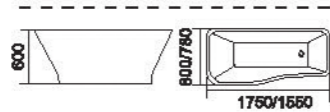

Model: BA-8201B
size: 1600x800x600mm

Model: BA-8201
size: 1700x800x600mm
1600x800x600mm

Model: BA-8202
size: 1700x800x600mm
1550x800x600mm

Model: BA-8202B
size: 1700x800x600mm

Model: BA-8203
size: 1750x850x600mm

Model:BA-8205
size:1750x800x580mm
1600x800x580mm

Model:BA-8206
size:1320x1320x580mm

Simple

Modern Bathtub Series
 简约现代缸系列

家具中充分彰显现代主义的精神意念，超越时尚，又蕴含古典新意，以内敛而优雅的艺术气息带给你前所未有的新古典文化。
 Yang was full of furniture in the spirit of modernist ideas, beyond fashion, but also Shen Yun classical novelty to restrained and elegant art brings you unprecedented new classical culture.

Model:BA-8208
size:1800x900x800mm

Model:BA-8207
size:1700x800x600mm
1500x750x600mm

Model:BA-8209
size:1700x700x600mm
1500x700x600mm

Simple

Modern Bathtub Series
简约现代缸系列

淡淡的色彩，
柔柔的质感，
在这充满灵秀的空间里，
只能触动生活的灵感，
读懂时尚的符号。
Pale color, texture brings
feels in this room full of scenery,
the only touch the lives
of inspiration,
read fashion symbol.

Model: BA-8210
size: 1750x800x600mm
1550x780x600mm

Model: BA-8211
size: 1700x850x600mm

Model: BA-8212
size: 1700x850x600mm

Model: BA-8213
size: 1500x750x600mm

Simple

Modern Bathtub Series
简约现代缸系列

色泽典雅，
款式豪华，
高贵的气质自然流露
It's decency finds easy
expression in its classical
color and luxurious style