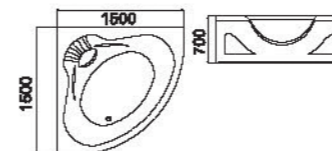

Model:BA-8308
size:1650x800x750mm

Model:BA-8307
size:1550x680x700mm

Model:BA-8307B
size:1750x750x750mm

Fashionable

Message Bathtub Series
时尚按摩缸系列

缤纷的生活，至体贴的呵护，胜于千言万语。
纤长而均匀的外观，
细腻而质感的内涵，奢华而不张扬，和谐而精美时尚。
纯洁的柔水之恋，如温馨的甜言蜜语，
响彻在那温暖的心湾。
The riotous life, to protecting which sympathizes,
wins in the countless words slender and even
outward appearance, but exquisite sense of reality
connotation, luxurious does not make widely known,
harmonious and fine fashion, Loving of the
chaste supple water, if the warm sweet words
and honeyed phrases, resound
through in that warm heart bay

Model: BA-8601
size: 1700x800x630mm
1600x800x630mm

Model: BA-8602
size: 1500x1500x720mm

Model: BA-8603
size: 1560x1560x700mm

Fashionable

Massage Bathtub Series
时尚按摩缸系列

追踪浴室的时尚，奉献洁具精品，
提供多样的选择和创造的空间，
这里你会看到灵感的结晶，
寻找你喜欢的卫浴世界。
The fashion bathroom keeping up
with the trend of bathroom, we supply
exquisite sanitary wares, We provide
many choices and creative
spaces. In the fashion museum,
you will find the work of inspiration, and
your favorite sanitary world

Model: BA-8606
size: 1700x800x650mm

Model: BA-8606B
size: 1700x900x700mm

Model: BA-8607
size: 1500x1500x700mm

Fashionable

Massage Bathtub Series
时尚按摩缸系列

家具中充分彰显现代主义的精神意念，
超越时尚，又深蕴古典新意，
以内敛而优雅的艺术气息带给你前所未有
的新古典文化。
Yang was full of furniture in the spirit of
modernist ideas, beyond fashion, but
also Shen Yun classical novelty to restrained
and elegant art brings you
unprecedented new
classical culture.

Model: BA-8701
size: 1500x800x600mm

Model: BA-8702
size: 1700x800x630mm

Model: BA-8703
size: 1800x800x600mm

Fashionable

Message Bathub Series
时尚按摩缸系列

让不同的形态巧妙地浑然一体，
使抽象形态与东方文化中的古典成为统一体，
该产品所具有无与伦比的魅力，
深不可测的文化让众人深深着迷。
Subtly different forms for seamless,
the abstract forms of classical and
Oriental culture as unity;the
products with unparalleled
charm,unfathomable culture
for everyone fascinated.