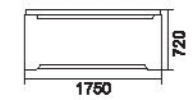

Model: BA-8201B
size: 1600x800x600mm

Model: BA-8201
size: 1700x800x600mm
1600x800x600mm

Model: BA-8202
size: 1700x800x600mm
1550x800x600mm

Model: BA-8202B
size: 1700x800x600mm

Model: BA-8203
size: 1750x850x600mm

Model: BA-8606
size: 1700x800x650mm

Model: BA-8606B
size: 1700x900x700mm

Model: BA-8607
size: 1500x1500x700mm

Fashionable

Massage Bathtub Series
时尚按摩缸系列

家具中充分彰显现代主义的精神意念，
超越时尚，又深蕴古典新意，
以内敛而优雅的艺术气息带给你前所未有
的新古典文化。
Yang was full of furniture in the spirit of
modernist ideas, beyond fashion, but
also Shen Yun classical novelty to restrained
and elegant art brings you
unprecedented new
classical culture.

Model: BA-8701
size: 1500x800x600mm

Model: BA-8702
size: 1700x800x630mm

Model: BA-8703
size: 1800x800x600mm

Fashionable

Message Bathub Series
时尚按摩缸系列

让不同的形态巧妙地浑然一体，
使抽象形态与东方文化中的古典成为统一体，
该产品所具有无与伦比的魅力，
深不可测的文化让众人深深着迷。
Subtly different forms for seamless,
the abstract forms of classical and
Oriental culture as unity;the
products with unparalleled
charm,unfathomable culture
for everyone fascinated.

Model:BA-8706
size:1850x1250x720mm

Model:BA-8708
size:1750x830x720mm

Model:BA-8707
size:1700x800x650mm
1700x750x650mm

Model:BA-8712
size:1800x850x580mm

Fashionable

Massage Bathtub Series
时尚按摩缸系列

极具创意的外形设计令人叹为观止，精益求精的制作工艺更是精雕细琢，从细节中体现您的品味。
Very creative shape design stunning, the production process excellence is crafted, from the details in your taste.