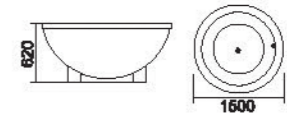

Model:BA-8506
size:1500x1500x620mm