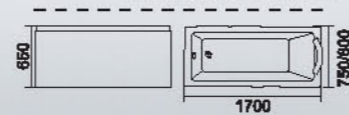

Model: BA-8606
size: 1700x800x650mm

Model: BA-8606B
size: 1700x900x700mm

Model: BA-8607
size: 1500x1500x700mm

Fashionable

Massage Bathtub Series
时尚按摩缸系列

家具中充分彰显现代主义的精神意念，
超越时尚，又深蕴古典新意，
以内敛而优雅的艺术气息带给你前所未有
的新古典文化。
Yang was full of furniture in the spirit of
modernist ideas, beyond fashion, but
also Shen Yun classical novelty to restrained
and elegant art brings you
unprecedented new
classical culture.

Model: BA-8701
size: 1500x800x600mm

Model: BA-8702
size: 1700x800x630mm

Model: BA-8703
size: 1800x800x600mm

Fashionable

Message Bathub Series
时尚按摩缸系列

让不同的形态巧妙地浑然一体，
使抽象形态与东方文化中的古典成为统一体，
该产品所具有无与伦比的魅力，
深不可测的文化让众人深深着迷。
Subtly different forms for seamless,
the abstract forms of classical and
Oriental culture as unity;the
products with unparalleled
charm,unfathomable culture
for everyone fascinated.

Model:BA-8706
size:1850x1250x720mm

Model:BA-8708
size:1750x830x720mm

Model:BA-8707
size:1700x800x650mm
1700x750x650mm

Model:BA-8712
size:1800x850x580mm

Fashionable

Massage Bathtub Series
时尚按摩缸系列

极具创意的外形设计令人叹为观止，精益求精的制作工艺更是精雕细琢，从细节中体现您的品味。
Very creative shape design stunning, the production process excellence is crafted, from the details in your taste.