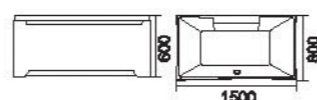

Model: BA-8601
size: 1700x800x630mm
1600x800x630mm

Model: BA-8602
size: 1500x1500x720mm

Model: BA-8603
size: 1560x1560x700mm

Fashionable

Massage Bathtub Series
时尚按摩缸系列

追踪浴室的时尚，奉献洁具精品，
提供多样的选择和创造的空间，
这里你会看到灵感的结晶，
寻找你喜欢的卫浴世界。
The fashion bathroom keeping up
with the trend of bathroom, we supply
exquisite sanitary wares, We provide
many choices and creative
spaces. In the fashion museum,
you will find the work of inspiration, and
your favorite sanitary world

Model: BA-8606
size: 1700x800x650mm

Model: BA-8606B
size: 1700x900x700mm

Model: BA-8607
size: 1500x1500x700mm

Fashionable

Massage Bathtub Series
时尚按摩缸系列

家具中充分彰显现代主义的精神意念，
超越时尚，又深蕴古典新意，
以内敛而优雅的艺术气息带给你前所未有
的新古典文化。
Yang was full of furniture in the spirit of
modernist ideas, beyond fashion, but
also Shen Yun classical novelty to restrained
and elegant art brings you
unprecedented new
classical culture.

Model: BA-8701
size: 1500x800x600mm

Model: BA-8702
size: 1700x800x630mm

Model: BA-8703
size: 1800x800x600mm

Fashionable

Message Bathub Series
时尚按摩缸系列

让不同的形态巧妙地浑然一体，
使抽象形态与东方文化中的古典成为统一体，
该产品所具有无与伦比的魅力，
深不可测的文化让众人深深着迷。
Subtly different forms for seamless,
the abstract forms of classical and
Oriental culture as unity;the
products with unparalleled
charm,unfathomable culture
for everyone fascinated.

Model:BA-8706
size:1850x1250x720mm

Model:BA-8708
size:1750x830x720mm

Model:BA-8707
size:1700x800x650mm
1700x750x650mm

Model:BA-8712
size:1800x850x580mm

Fashionable

Massage Bathtub Series
时尚按摩缸系列

极具创意的外形设计令人叹为观止，精益求精的制作工艺更是精雕细琢，从细节中体现您的品味。
Very creative shape design stunning, the production process excellence is crafted, from the details in your taste.