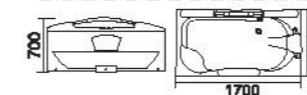

Fashionable

Massage Bathtub Series
时尚按摩缸系列

极具创意的外形设计令人叹为观止，精益求精的制作工艺更是精雕细琢，从细节中体现您的品味。
Very creative shape design stunning, the production process excellence is crafted, from the details in your taste.