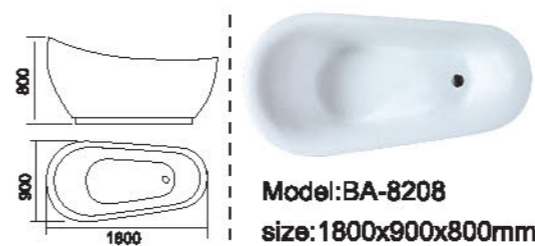

Model: BA-8201B
size: 1600x800x600mm

Model: BA-8201
size: 1700x800x600mm
1600x800x600mm

Model: BA-8202
size: 1700x800x600mm
1550x800x600mm

Model: BA-8202B
size: 1700x800x600mm

Model: BA-8203
size: 1750x850x600mm

Model:BA-8203B
size:1700x850x580mm

Simple

Modern Bathtub Series
简约现代缸系列

追踪浴室的时尚，奉献洁具精品，
提供多样的选择和创造的空间，
这里你会看到灵感的结晶，
寻找你喜欢的卫浴世界。
The fashion bathroom keeping up
with the trend of bathroom,we supply
exquisite sanitary wares,We provide
many choices and creative
spaces-in the fashion museum,
you will find the work of inspiration,and
your favorite sanitary world

Model:BA-8205
size:1750x800x580mm
1600x800x580mm

Model:BA-8206
size:1320x1320x580mm

Simple

Modern Bathtub Series
 简约现代缸系列

家具中充分彰显现代主义的精神意念，超越时尚，又蕴含古典新意，以内敛而优雅的艺术气息带给你前所未有的新古典文化。
 Yang was full of furniture in the spirit of modernist ideas, beyond fashion, but also Shen Yun classical novelty to restrained and elegant art brings you unprecedented new classical culture.

Model:BA-8208
size:1800x900x800mm

Model:BA-8207
size:1700x800x600mm
1500x750x600mm

Model:BA-8209
size:1700x700x600mm
1500x700x600mm

Simple

Modern Bathtub Series
简约现代缸系列

淡淡的色彩，
柔柔的质感，
在这充满灵秀的空间里，
只能触动生活的灵感，
读懂时尚的符号。
Pale color, texture brings
feels in this room full of scenery,
the only touch the lives
of inspiration,
read fashion symbol.