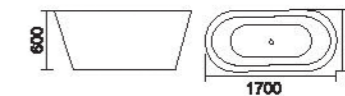

Model: BA-8201B
size: 1600x800x600mm

Model: BA-8201
size: 1700x800x600mm
1600x800x600mm

Model: BA-8202
size: 1700x800x600mm
1550x800x600mm

Model: BA-8202B
size: 1700x800x600mm

Model: BA-8203
size: 1750x850x600mm

Model:BA-8205
size:1750x800x580mm
1600x800x580mm

Model:BA-8206
size:1320x1320x580mm

Simple

Modern Bathtub Series
 简约现代缸系列

家具中充分彰显现代主义的精神意念，超越时尚，又蕴含古典新意，以内敛而优雅的艺术气息带给你前所未有的新古典文化。
 Yang was full of furniture in the spirit of modernist ideas, beyond fashion, but also Shen Yun classical novelty to restrained and elegant art brings you unprecedented new classical culture.