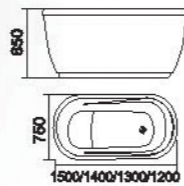

Model: BA-8201B
size: 1600x800x600mm

Model: BA-8201
size: 1700x800x600mm
1600x800x600mm

Model: BA-8202
size: 1700x800x600mm
1550x800x600mm

Model: BA-8202B
size: 1700x800x600mm

Model: BA-8203
size: 1750x850x600mm

Model: BA-8210
size: 1750x800x600mm
1550x780x600mm

Model: BA-8211
size: 1700x850x600mm

Model: BA-8212
size: 1700x850x600mm

Model: BA-8213
size: 1500x750x600mm

Simple

Modern Bathtub Series
简约现代缸系列

色泽典雅，
款式豪华，
高贵的气质自然流露
It's decency finds easy
expression in its classical
color and luxurious style

Model:BA-8501
size:1650x850x600mm

Model:BA-8503
size:1600x800x600mm

Model:BA-8502
size:1750x900x600mm
1600x800x600mm
1500x800x600mm

Model:BA-8505
size:1500x750x650mm
 1400x750x650mm
 1300x750x650mm
 1200x750x650mm