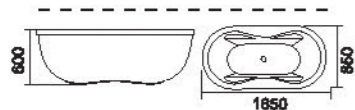

Model: BA-8201B
size: 1600x800x600mm

Model: BA-8201
size: 1700x800x600mm
1600x800x600mm

Model: BA-8202
size: 1700x800x600mm
1550x800x600mm

Model: BA-8202B
size: 1700x800x600mm

Model: BA-8203
size: 1750x850x600mm

Model:BA-8208
size:1800x900x800mm

Model:BA-8207
size:1700x800x600mm
1500x750x600mm

Model:BA-8209
size:1700x700x600mm
1500x700x600mm

Simple

Modern Bathtub Series
简约现代缸系列

淡淡的色彩，
柔柔的质感，
在这充满灵秀的空间里，
只能触动生活的灵感，
读懂时尚的符号。
Pale color, texture brings
feels in this room full of scenery,
the only touch the lives
of inspiration,
read fashion symbol.

Model: BA-8210
size: 1750x800x600mm
1550x780x600mm

Model: BA-8211
size: 1700x850x600mm

Model: BA-8212
size: 1700x850x600mm

Model: BA-8213
size: 1500x750x600mm

Simple

Modern Bathtub Series
简约现代缸系列

色泽典雅，
款式豪华，
高贵的气质自然流露
It's decency finds easy
expression in its classical
color and luxurious style

Model:BA-8501
size:1650x850x600mm

Model:BA-8503
size:1600x800x600mm

Model:BA-8502
size:1750x900x600mm
1600x800x600mm
1500x800x600mm

Model:BA-8505
size:1500x750x650mm
 1400x750x650mm
 1300x750x650mm
 1200x750x650mm